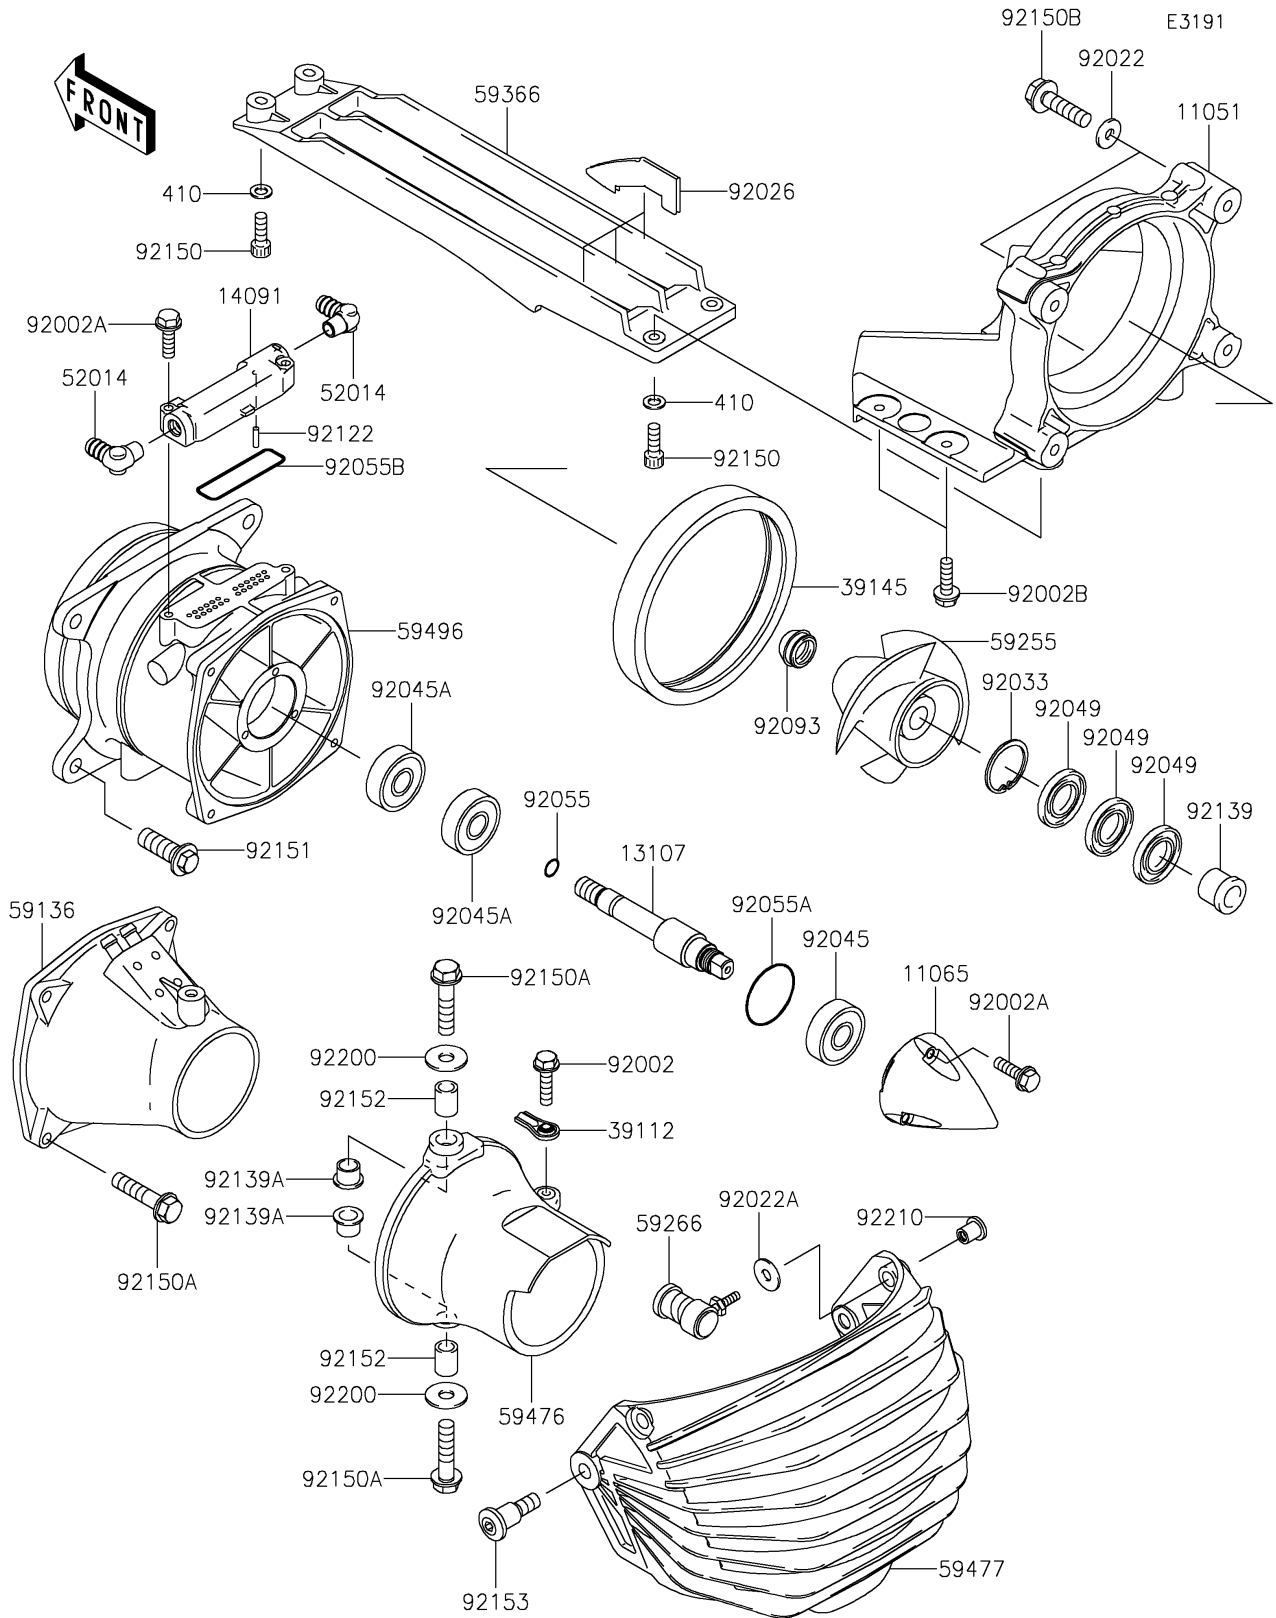

2016 JET SKI® STX®-15F PARTS DIAGRAM

Jet Pump

2016 JET SKI® STX®-15F PARTS LIST

Jet Pump

ITEM NAME	PART NUMBER	QUANTITY
BRACKET (Ref # 11051)	11051-3763	1
CAP (Ref # 11065)	11065-0828	1
SHAFT (Ref # 13107)	13107-0765	1
COVER,VANE GUIDE (Ref # 14091)	14091-3817	1
RODEND-TIE (Ref # 39112)	39112-3703	1
TRIM-SEAL (Ref # 39145)	39145-3742	1
WASHER-PLAIN-SMALL,6MM (Ref # 410)	410S0600	1
ELBOW (Ref # 52014)	52014-3711	1
NOZZLE-PUMP (Ref # 59136)	59136-3760	1
IMPELLER-COMP (Ref # 59255)	59255-3729	1
JOINT-BALL (Ref # 59266)	59266-3707	1
GRATE (Ref # 59366)	59366-3719	1
NOZZLE-STRG (Ref # 59476)	59476-3743	1
BUCKET-REVERSE (Ref # 59477)	59477-0001	1
VANE-GUIDE (Ref # 59496)	59496-0001	1
BOLT,6X25 (Ref # 92002)	92002-3714	1
BOLT,6X30 (Ref # 92002A)	92002-3726	1
BOLT,6X20 (Ref # 92002B)	92002-3755	1
WASHER,8.4X23X2.5 (Ref # 92022)	92022-3744	1
WASHER (Ref # 92022A)	92022-567	1
SPACER (Ref # 92026)	92026-3742	1
RING-SNAP (Ref # 92033)	92033-3730	1
BEARING-BALL,62022RD (Ref # 92045)	92045-3721	1
BEARING-BALL,6303R-6 (Ref # 92045A)	92045-3740	1
SEAL-OIL (Ref # 92049)	92049-3739	1
RING-O,12X1.5 (Ref # 92055)	92055-025	1
RING-O (Ref # 92055A)	92055-3741	1
RING-O,66.5X2.0 (Ref # 92055B)	92055-3784	1
SEAL (Ref # 92093)	92093-3749	1

2016 JET SKI® STX®-15F PARTS LIST

Jet Pump

ITEM NAME	PART NUMBER	QUANTITY
ROLLER (Ref # 92122)	92122-0044	1
BUSHING (Ref # 92139)	92139-0718	1
BUSHING (Ref # 92139A)	92139-3720	1
BOLT,SOCKET,6X18 (Ref # 92150)	92150-3775	1
BOLT,8X35 (Ref # 92150A)	92150-3792	1
BOLT,FLANGED,8X30 (Ref # 92150B)	92150-3803	1
BOLT,10X30 (Ref # 92151)	92151-3706	1
COLLAR,8.2X11.8X15 (Ref # 92152)	92152-3703	1
BOLT,SOCKET,8X30 (Ref # 92153)	92153-3745	1
WASHER,8.0X22.0X1.5 (Ref # 92200)	92200-0174	1
NUT,6MM (Ref # 92210)	92210-3789	1