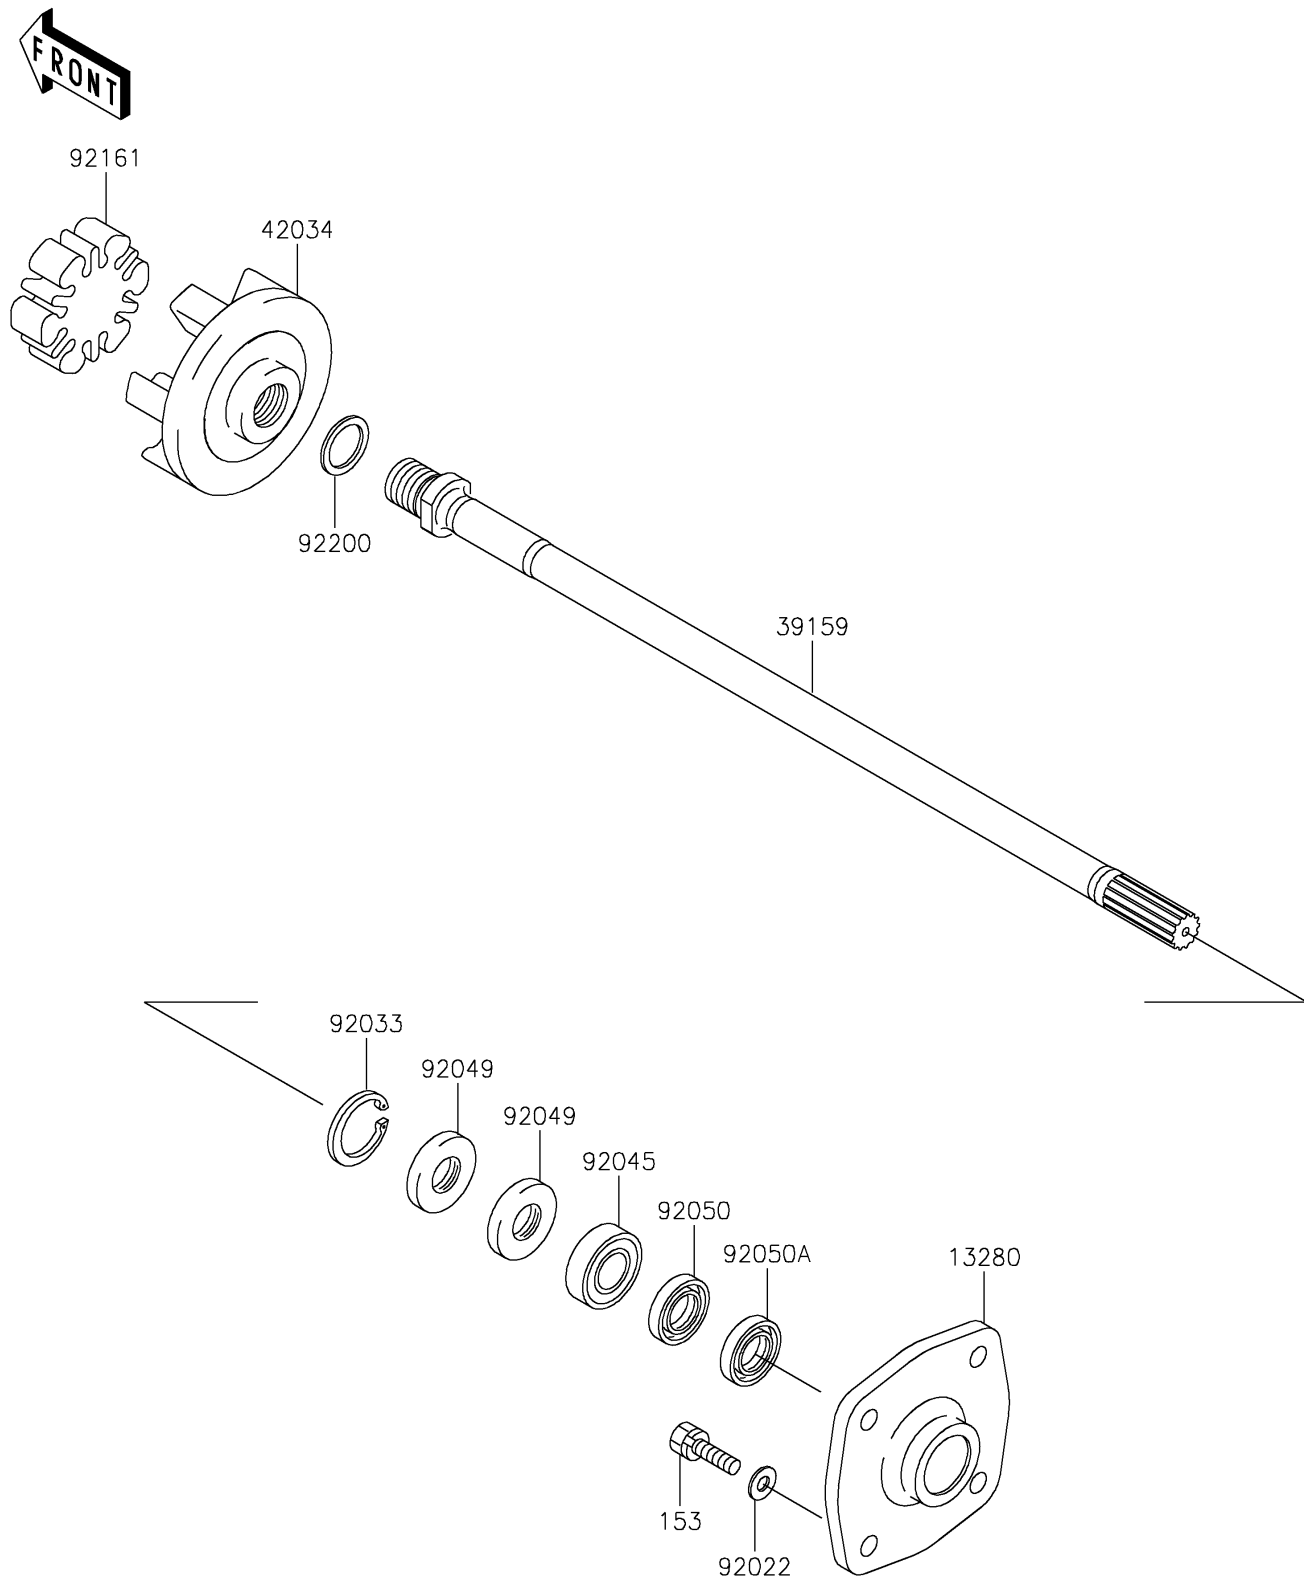

2016 JET SKI® STX®-15F PARTS DIAGRAM

Drive Shaft

E3134

2016 JET SKI® STX®-15F PARTS LIST

Drive Shaft

ITEM NAME	PART NUMBER	QUANTITY
HOLDER (Ref # 13280)	13280-3756	1
BOLT-WS-SMALL,8X30 (Ref # 153)	153R0830	1
SHAFT-DRIVE (Ref # 39159)	39159-3739	1
COUPLING (Ref # 42034)	42034-3711	1
WASHER,8.2X18X1.5 (Ref # 92022)	92022-1964	1
RING-SNAP,42MM (Ref # 92033)	92033-3713	1
BEARING-BALL,60042RD (Ref # 92045)	92045-3705	1
SEAL-OIL,S620426 (Ref # 92049)	92049-3707	1
SEAL-OIL,SCY20368 (Ref # 92050)	92050-502	1
SEAL-OIL,SC20367 (Ref # 92050A)	92050-503	1
DAMPER (Ref # 92161)	92161-3711	1
WASHER,24X32X2.0 (Ref # 92200)	92200-3739	1