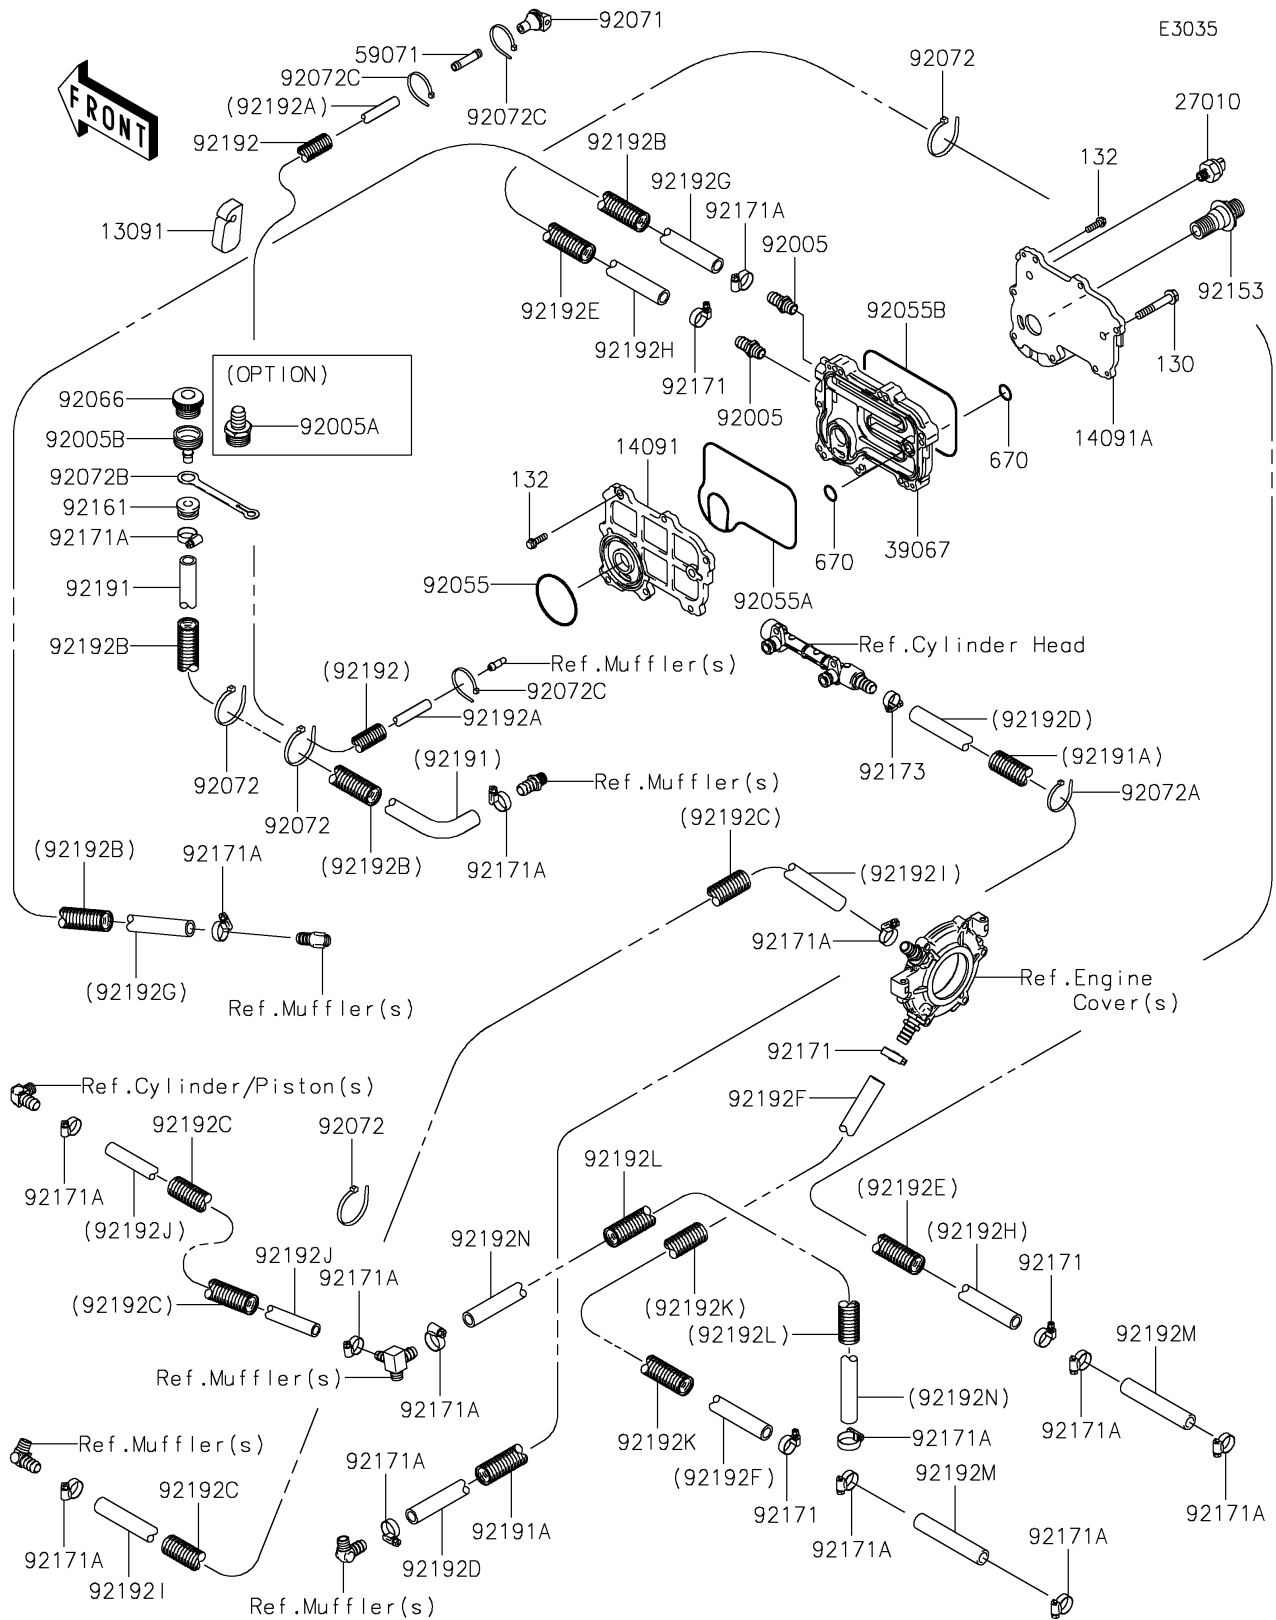

2016 JET SKI® STX®-15F PARTS DIAGRAM

Cooling

2016 JET SKI® STX®-15F PARTS LIST

Cooling

ITEM NAME	PART NUMBER	QUANTITY
HOLDER (Ref # 13091)	13091-3712	1
COVER,INSIDE (Ref # 14091)	14091-3755	1
COVER,OUTSIDE (Ref # 14091A)	14091-3756	1
SWITCH,OIL PRESSURE (Ref # 27010)	27010-3786	1
COOLER-OIL (Ref # 39067)	39067-3704	1
JOINT (Ref # 59071)	59071-3764	1
FITTING (Ref # 92005)	92005-3714	1
FITTING,FLUSH (Ref # 92005A)	92005-3748	1
FITTING,FLUSH (Ref # 92005B)	92005-3757	1
RING-O,58X3 (Ref # 92055)	92055-3767	1
RING-O (Ref # 92055A)	92055-3770	1
RING-O (Ref # 92055B)	92055-3772	1
PLUG (Ref # 92066)	92066-3787	1
GROMMET (Ref # 92071)	92071-3815	1
BAND,L=188.85 (Ref # 92072)	92072-0105	1
BAND,L=152 (Ref # 92072A)	92072-3874	1
BAND (Ref # 92072B)	92072-3877	1
BAND,L=100.08 (Ref # 92072C)	92072-3882	1
BOLT,OIL COOLER (Ref # 92153)	92153-3713	1
DAMPER (Ref # 92161)	92161-1331	1
CLAMP (Ref # 92171)	92171-3701	1
CLAMP (Ref # 92171A)	92171-3714	1
CLAMP (Ref # 92173)	92173-1482	1
TUBE,CHAMBER-TAIL PIPE (Ref # 92191)	92191-3850	1
TUBE,CORRUGATED,19.5X23.8X500 (Ref # 92191A)	92191-3884	1
TUBE,CORRUGATED (Ref # 92192)	92192-1235	1
TUBE,7X12X1590 (Ref # 92192A)	92192-1514	1
TUBE,CORRUGATED,19.5X23.8X900 (Ref # 92192B)	92192-3711	1
TUBE,CORRUGATED,19.5X23.8X380 (Ref # 92192C)	92192-3714	1