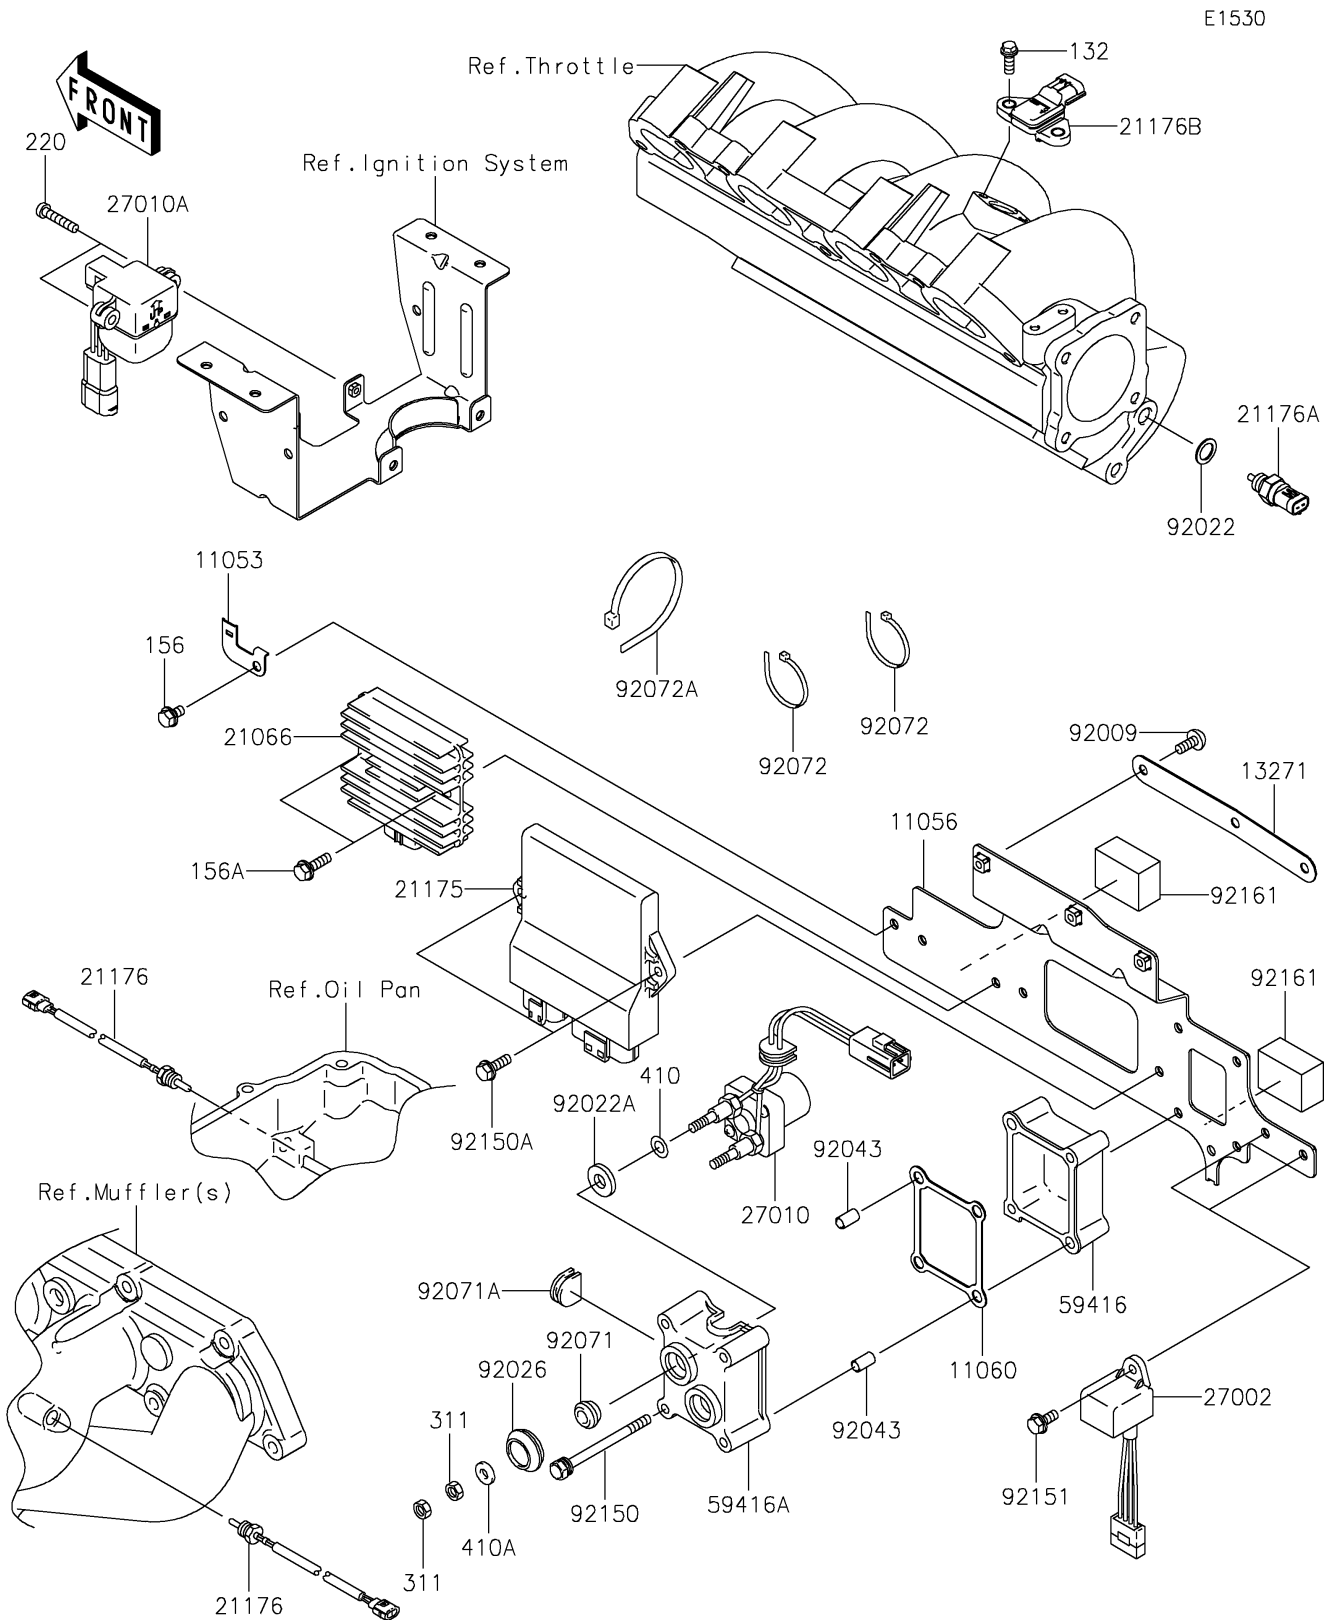

2016 JET SKI® STX®-15F PARTS DIAGRAM

Fuel Injection

2016 JET SKI® STX®-15F PARTS LIST

Fuel Injection

ITEM NAME	PART NUMBER	QUANTITY
BRACKET,FUSE (Ref # 11053)	11053-3724	1
BRACKET,SWITCH (Ref # 11056)	11056-4115	1
GASKET (Ref # 11060)	11060-3709	1
BOLT-FLANGED-SMALL,6X16 (Ref # 132)	132BD0616	1
PLATE (Ref # 13271)	13271-3842	1
BOLT-WP,6X10 (Ref # 156)	156R0610	1
BOLT-WP,6X20 (Ref # 156A)	156R0620	1
REGULATOR-VOLTAGE (Ref # 21066)	21066-3718	1
CONTROL UNIT-ELECTRONIC (Ref # 21175)	21175-0968	1
SENSOR,TEMP (Ref # 21176)	21176-0741	1
SENSOR,AIR TEMPERATURE (Ref # 21176A)	21176-1086	1
SENSOR,PRESSURE (Ref # 21176B)	21176-3765	1
SCREW-PAN-CROS,4X20 (Ref # 220)	220R0420	1
RELAY-ASSY (Ref # 27002)	27002-3703	1
SWITCH (Ref # 27010)	27010-3777	1
SWITCH,VDS (Ref # 27010A)	27010-3785	1
NUT-HEX,6MM (Ref # 311)	311R0600	1
WASHER-PLAIN-SMALL,10MM (Ref # 410)	410AA1000	1
WASHER-PLAIN-SMALL,6MM (Ref # 410A)	410S0600	1
CASE-ELECTRIC (Ref # 59416)	59416-3765	1
CASE-ELECTRIC (Ref # 59416A)	59416-3766	1
SCREW,6X15 (Ref # 92009)	92009-3830	1
WASHER,12X18X1.0 (Ref # 92022)	92022-1211	1
WASHER (Ref # 92022A)	92022-3035	1
SPACER (Ref # 92026)	92026-3703	1
PIN (Ref # 92043)	92043-3715	1
GROMMET (Ref # 92071)	92071-3004	1
GROMMET (Ref # 92071A)	92071-3837	1
BAND,L=188.85 (Ref # 92072)	92072-0105	1

2016 JET SKI® STX®-15F PARTS LIST

Fuel Injection

ITEM NAME	PART NUMBER	QUANTITY
BAND,L=372.24 (Ref # 92072A)	92072-3883	1
BOLT,6X80 (Ref # 92150)	92150-3711	1
BOLT,6X18 (Ref # 92150A)	92150-3729	1
BOLT,6X14 (Ref # 92151)	92151-3788	1
DAMPER (Ref # 92161)	92161-3752	1