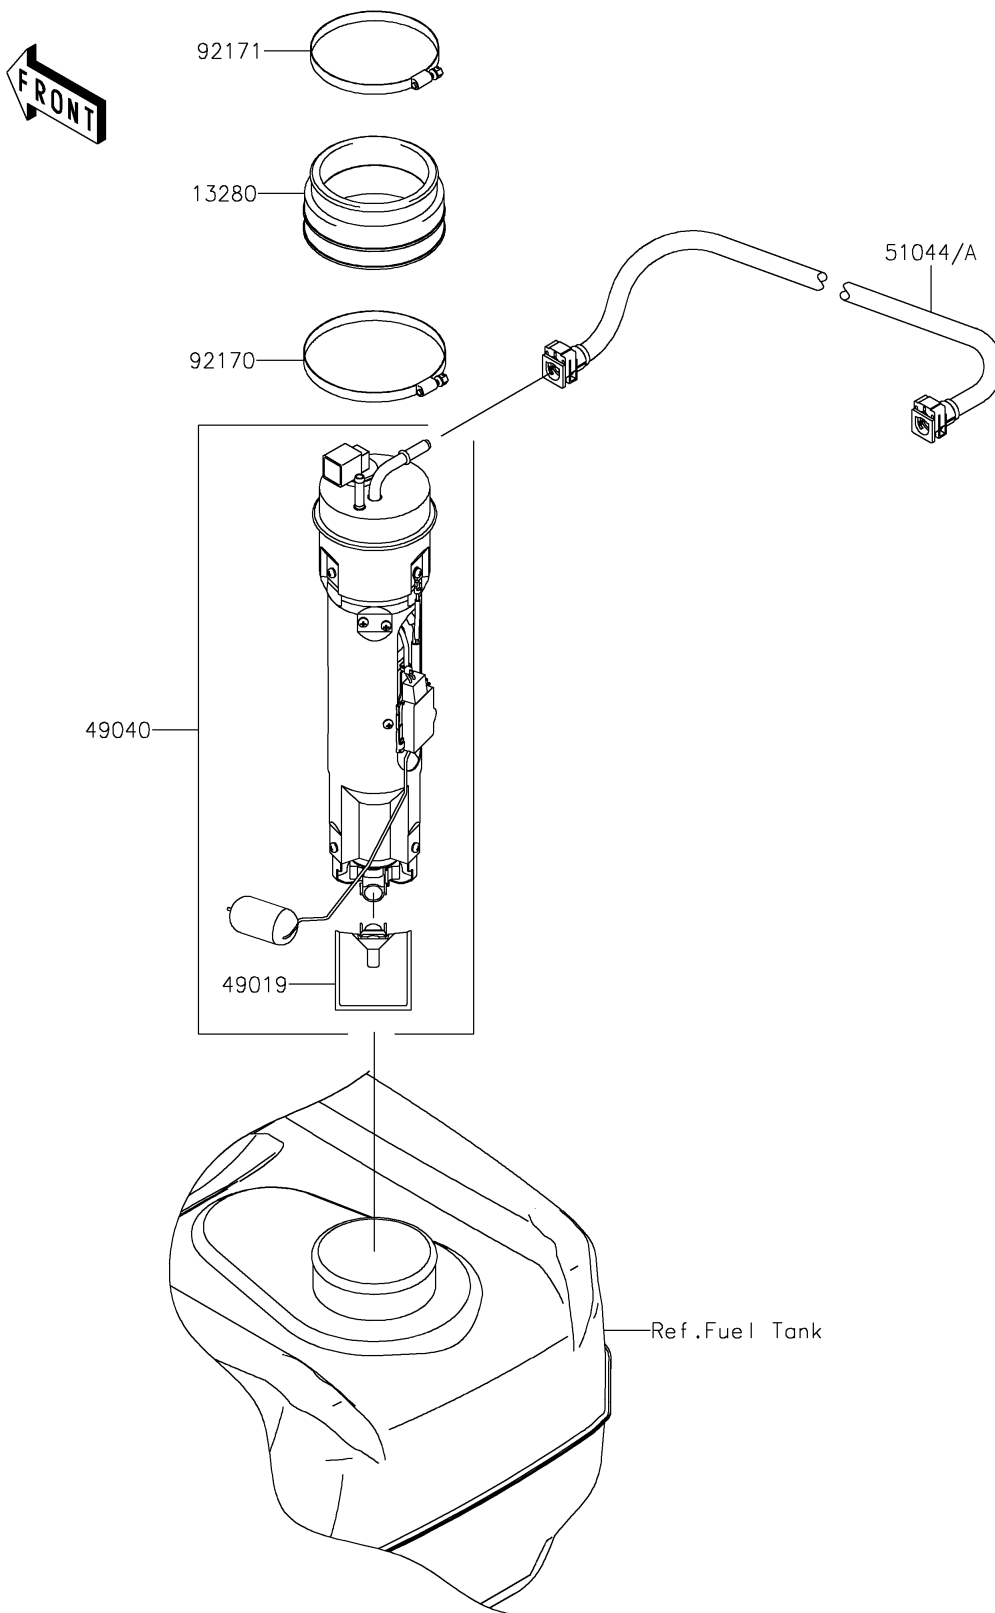

2016 JET SKI® STX®-15F PARTS DIAGRAM

Fuel Pump

E1520

2016 JET SKI® STX®-15F PARTS LIST

Fuel Pump

ITEM NAME	PART NUMBER	QUANTITY
HOLDER (Ref # 13280)	13280-0729	1
FILTER-FUEL (Ref # 49019)	49019-0022	1
PUMP-FUEL (Ref # 49040)	49040-0749	1
TUBE-ASSY,FUEL (Ref # 51044A)	51044-3705	1
CLAMP (Ref # 92170)	92170-3760	1
CLAMP (Ref # 92171)	92171-3716	1