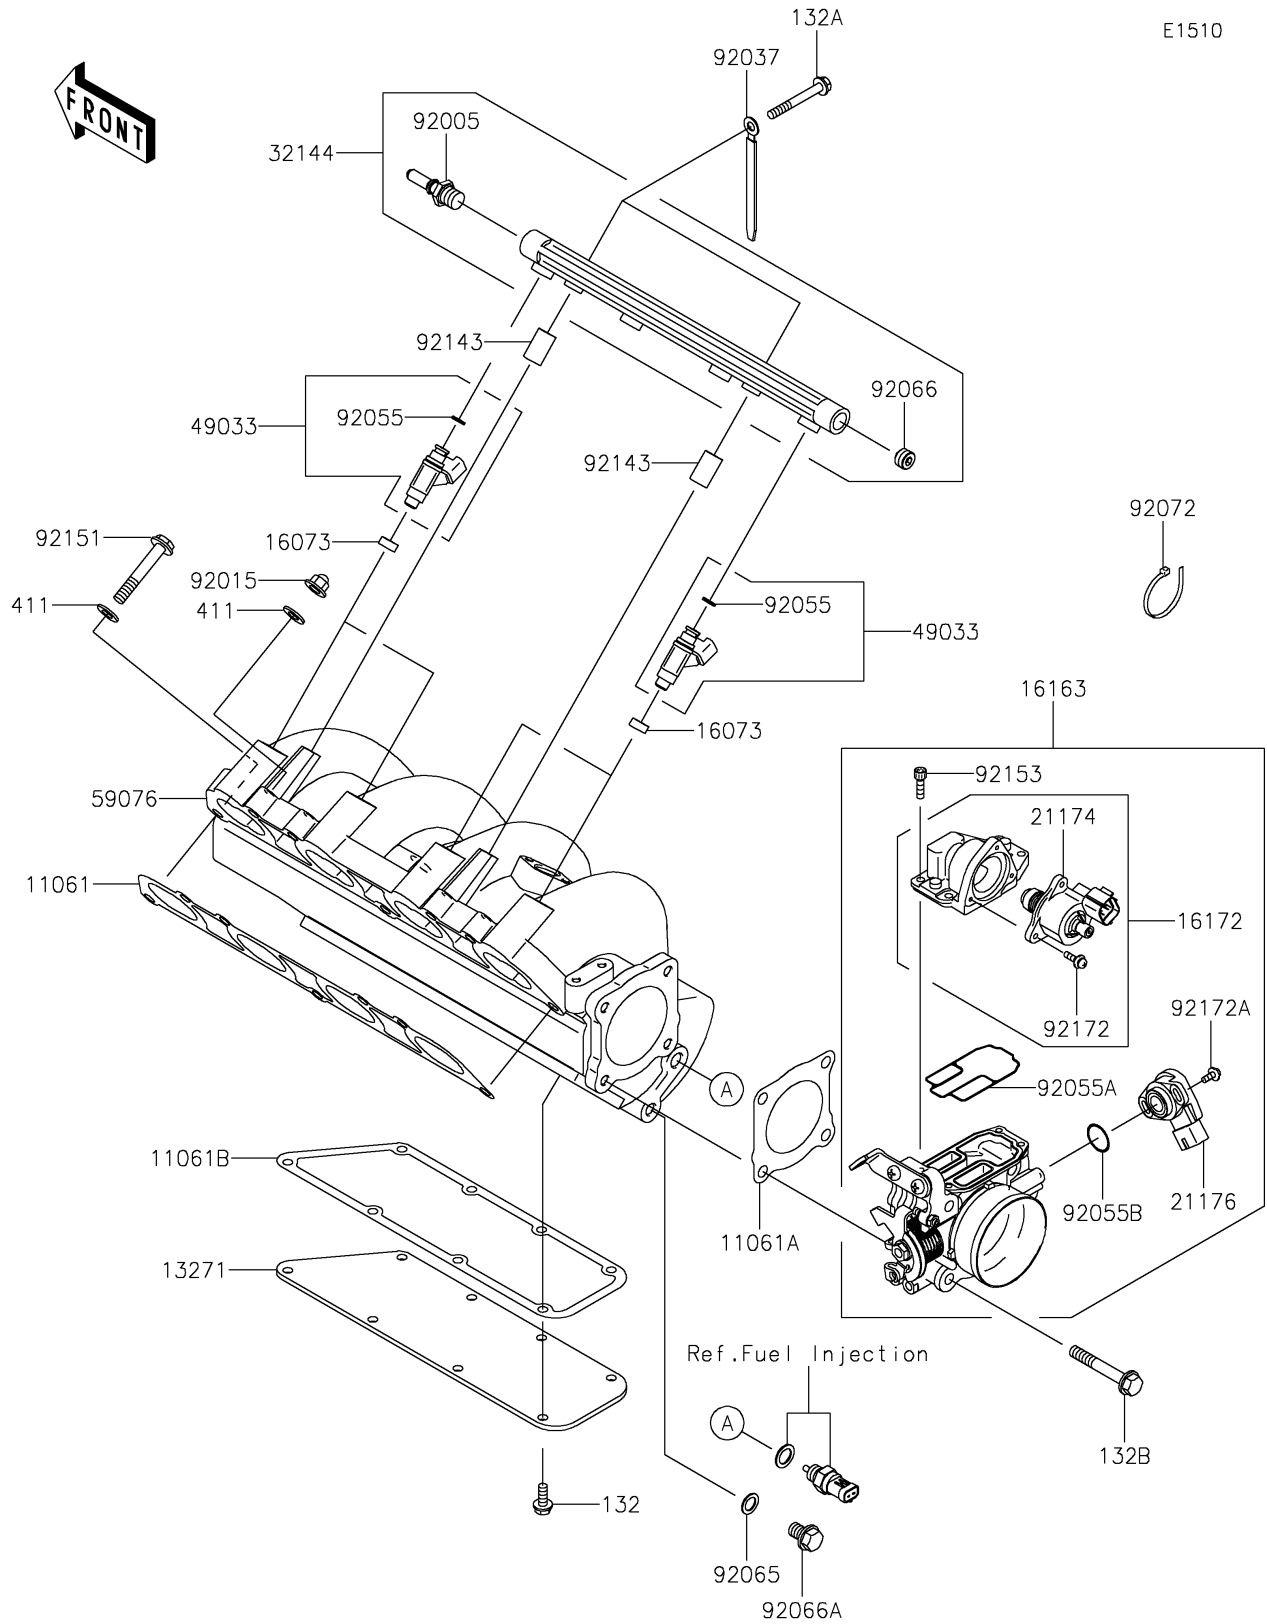

## 2016 JET SKI® STX®-15F PARTS DIAGRAM

Throttle

## 2016 JET SKI® STX®-15F PARTS LIST

Throttle

ITEM NAME	PART NUMBER	QUANTITY
GASKET,MANIFOLD (Ref # 11061)	11061-0813	1
GASKET,THROTTLE (Ref # 11061A)	11061-0815	1
GASKET,PLATE (Ref # 11061B)	11061-3737	1
BOLT-FLANGED-SMALL,6X16 (Ref # 132)	132BD0616	1
PLATE,MANIFOLD (Ref # 13271)	13271-3899	1
BOLT-FLANGED-SMALL,6X50 (Ref # 132A)	132BD0650	1
BOLT-FLANGED-SMALL,8X55 (Ref # 132B)	132BD0855	1
INSULATOR (Ref # 16073)	16073-3707	1
THROTTLE-ASSY (Ref # 16163)	16163-0757	1
ACTUATOR (Ref # 16172)	16172-0561	1
MOTOR-ELECTRIC,STM (Ref # 21174)	21174-0555	1
SENSOR,TPS (Ref # 21176)	21176-3762	1
PIPE-ASSY (Ref # 32144)	32144-3706	1
WASHER-PLAIN,8MM (Ref # 411)	411S0800	1
NOZZLE-INJECTION (Ref # 49033)	49033-3707	1
MANIFOLD-INTAKE (Ref # 59076)	59076-3729	1
FITTING (Ref # 92005)	92005-3754	1
NUT,CAP,8MM (Ref # 92015)	92015-1371	1
CLAMP,L=100 (Ref # 92037)	92037-3736	1
RING-O,INJECTION NOZZLE (Ref # 92055)	92055-1622	1
RING-O (Ref # 92055A)	92055-3773	1
RING-O (Ref # 92055B)	92055-3774	1
GASKET,10.5X16X1 (Ref # 92065)	92065-058	1
PLUG (Ref # 92066)	92066-3778	1
PLUG (Ref # 92066A)	92066-3781	1
BAND,L=188.85 (Ref # 92072)	92072-0105	1
COLLAR (Ref # 92143)	92143-3731	1
BOLT,8X60 (Ref # 92151)	92151-3730	1
BOLT (Ref # 92153)	92153-3723	1

## 2016 JET SKI® STX®-15F PARTS LIST

Throttle

ITEM NAME	PART NUMBER	QUANTITY
SCREW (Ref # 92172)	92172-3710	1
SCREW (Ref # 92172A)	92172-3711	1