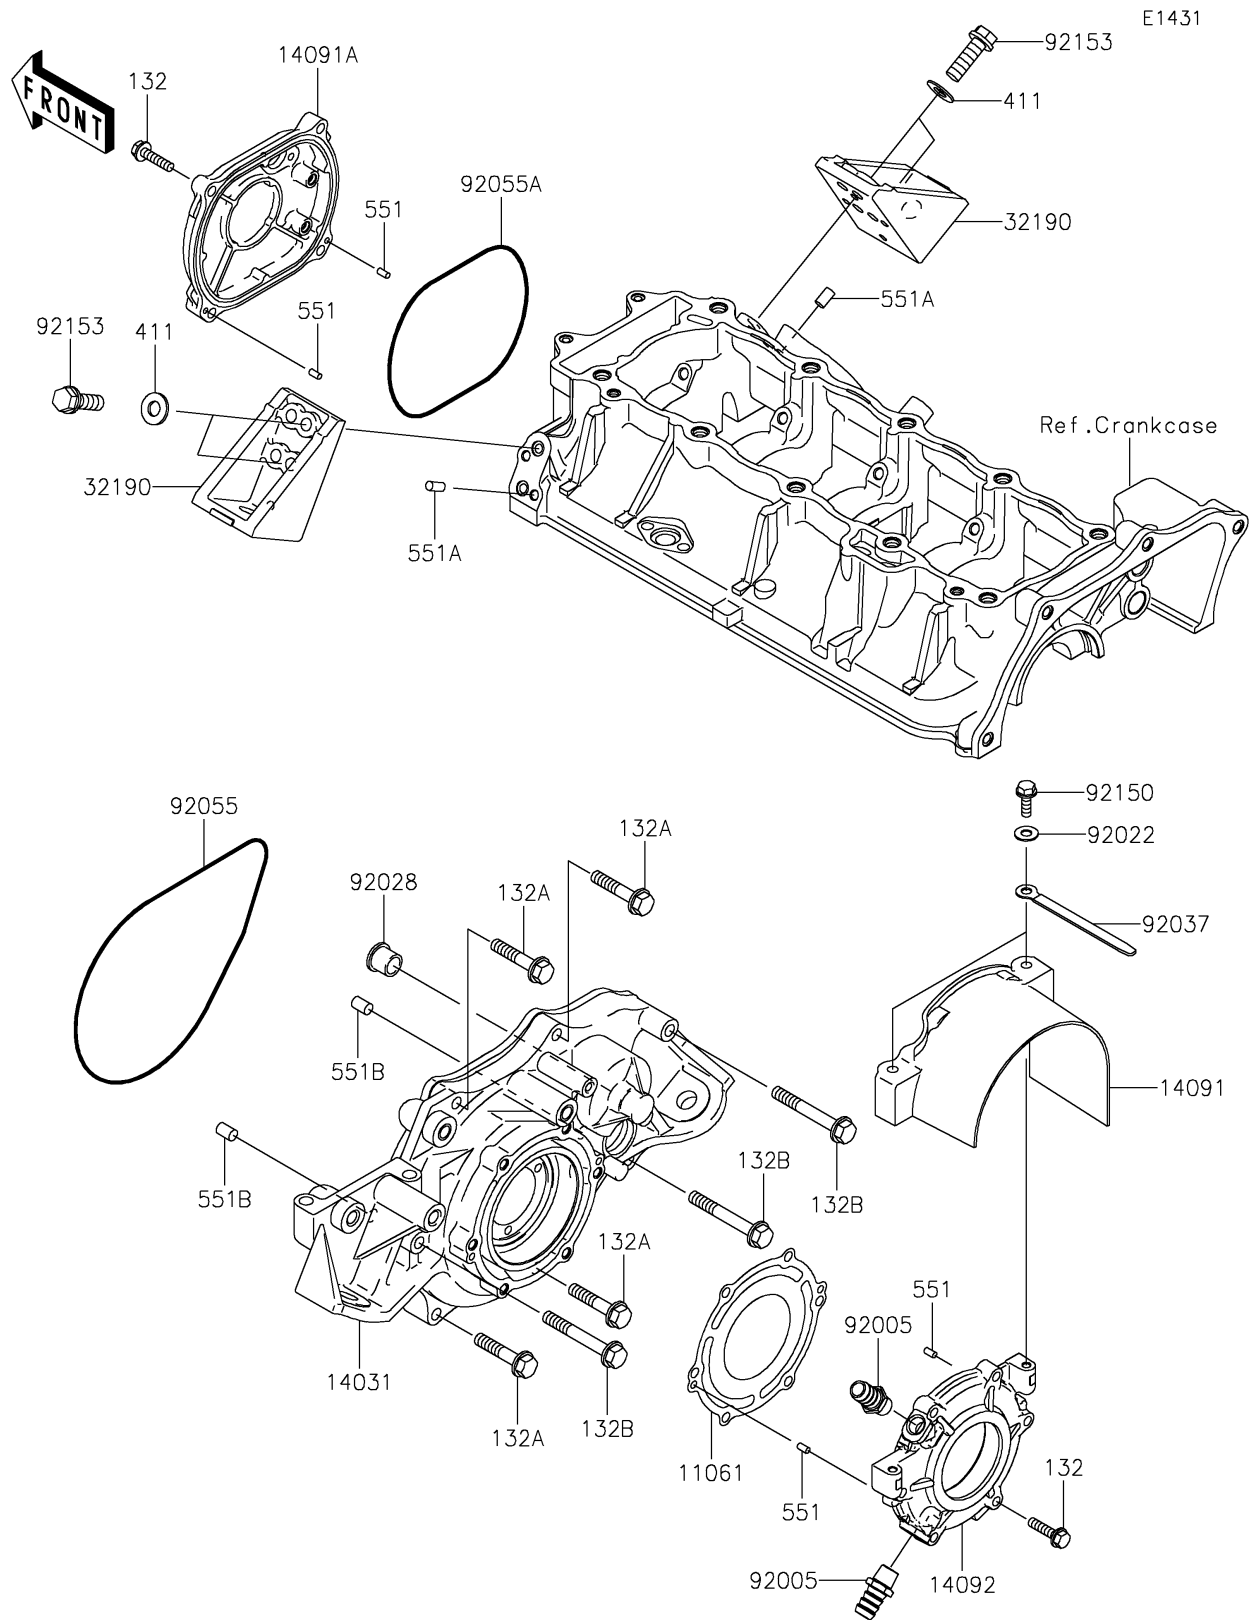

2016 JET SKI® STX®-15F PARTS DIAGRAM

Engine Cover(s)

2016 JET SKI® STX®-15F PARTS LIST

Engine Cover(s)

ITEM NAME	PART NUMBER	QUANTITY
GASKET,OUTPUT COVER (Ref # 11061)	11061-0812	1
BOLT-FLANGED-SMALL,6X25 (Ref # 132)	132BD0625	1
BOLT-FLANGED-SMALL,8X40 (Ref # 132A)	132BD0840	1
BOLT-FLANGED-SMALL,8X60 (Ref # 132B)	132BD0860	1
COVER-GENERATOR (Ref # 14031)	14031-3737	1
COVER,COUPLING (Ref # 14091)	14091-3749	1
COVER,PULS (Ref # 14091A)	14091-3763	1
COVER,OUTPUT (Ref # 14092)	14092-1046	1
BRACKET-ENGINE (Ref # 32190)	32190-3703	1
WASHER-PLAIN,8MM (Ref # 411)	411S0800	1
PIN-DOWEL (Ref # 551)	551R0408	1
PIN-DOWEL (Ref # 551A)	551R0612	1
PIN-DOWEL (Ref # 551B)	551R0812	1
FITTING (Ref # 92005)	92005-3714	1
WASHER,6.5X20X1.5 (Ref # 92022)	92022-3710	1
BUSHING (Ref # 92028)	92028-3718	1
CLAMP,L=100 (Ref # 92037)	92037-3736	1
RING-O,196X3 (Ref # 92055)	92055-3761	1
RING-O,120X3 (Ref # 92055A)	92055-3762	1
BOLT,6X18 (Ref # 92150)	92150-3729	1
BOLT,FLANGED,8X30 (Ref # 92153)	92153-3722	1