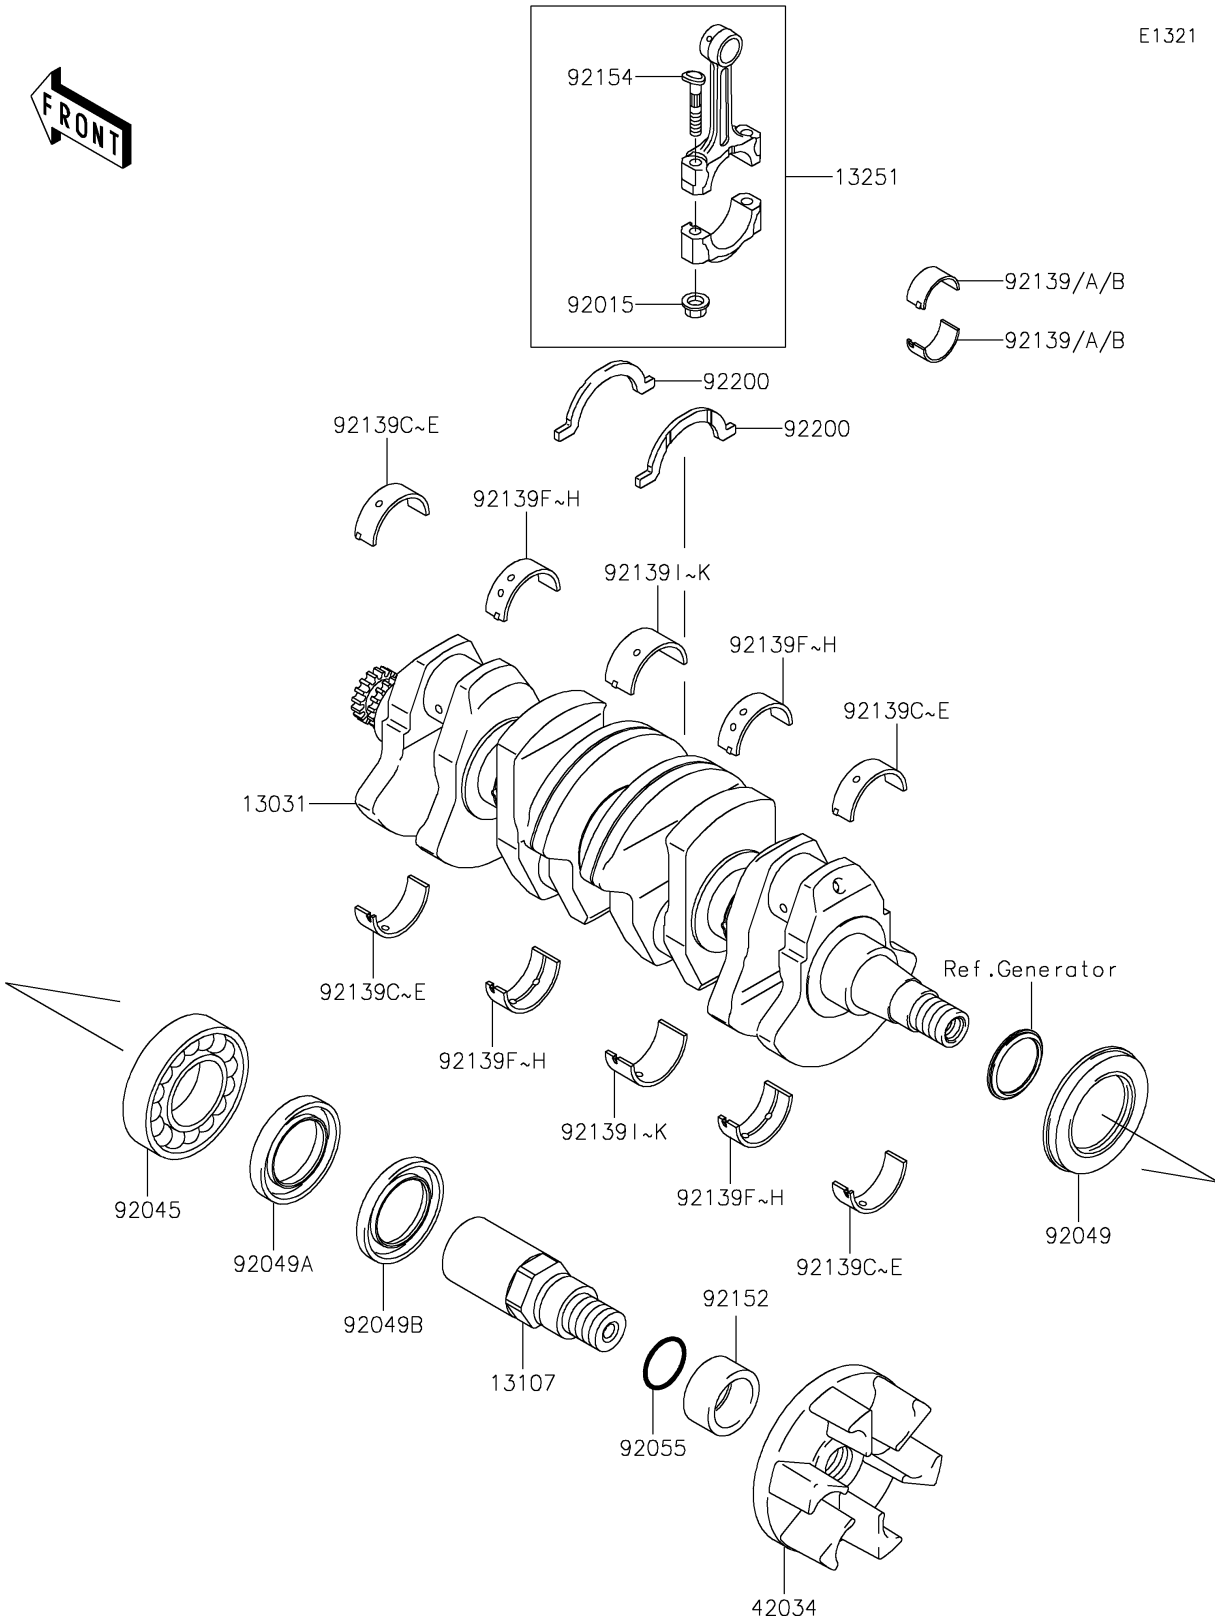

2016 JET SKI® STX®-15F PARTS DIAGRAM

Crankshaft

E1321

2016 JET SKI® STX®-15F PARTS LIST

Crankshaft

ITEM NAME	PART NUMBER	QUANTITY
CRANKSHAFT-COMP (Ref # 13031)	13031-3742	1
SHAFT (Ref # 13107)	13107-3785	1
ROD-ASSY-CONNECTING,I (Ref # 13251)	13251-3703-II	1
COUPLING (Ref # 42034)	42034-3711	1
NUT,CONNECTING ROD (Ref # 92015)	92015-1559	1
BEARING-BALL,6208ZZ AS2S (Ref # 92045)	92045-3739	1
SEAL-OIL,SD347626LHS (Ref # 92049)	92049-3736	1
SEAL-OIL,FPJ740628.5ZS (Ref # 92049A)	92049-3737	1
SEAL-OIL,S40626NS (Ref # 92049B)	92049-3738	1
RING-O,27.7X2.4 (Ref # 92055)	92055-091	1
BUSHING,CONNECTING ROD,GREEN (Ref # 92139)	92139-0722	1
BUSHING,CONNECTING ROD,YELLOW (Ref # 92139A)	92139-0723	1
BUSHING,CONNECTING ROD,PINK (Ref # 92139B)	92139-0724	1
BUSHING,CRANKSHAFT,#1,GREEN (Ref # 92139C)	92139-0725	1
BUSHING,CRANKSHAFT,#1,YEL (Ref # 92139D)	92139-0726	1
BUSHING,CRANKSHAFT,#1,PINK (Ref # 92139E)	92139-0727	1
BUSHING,CRANKSHAFT,#2,GREEN (Ref # 92139F)	92139-0728	1
BUSHING,CRANKSHAFT,#2,YEL (Ref # 92139G)	92139-0729	1
BUSHING,CRANKSHAFT,#2,PINK (Ref # 92139H)	92139-0730	1
BUSHING,CRANKSHAFT,#3,GREEN (Ref # 92139I)	92139-0731	1
BUSHING,CRANKSHAFT,#3,YELLOW (Ref # 92139J)	92139-0732	1
BUSHING,CRANKSHAFT,#3,PINK (Ref # 92139K)	92139-0733	1
COLLAR,OUTPUT RR,L=19.5 (Ref # 92152)	92152-3733	1
BOLT,CONNECTING ROD,9MM (Ref # 92154)	92154-3720	1
WASHER (Ref # 92200)	92200-3789	1