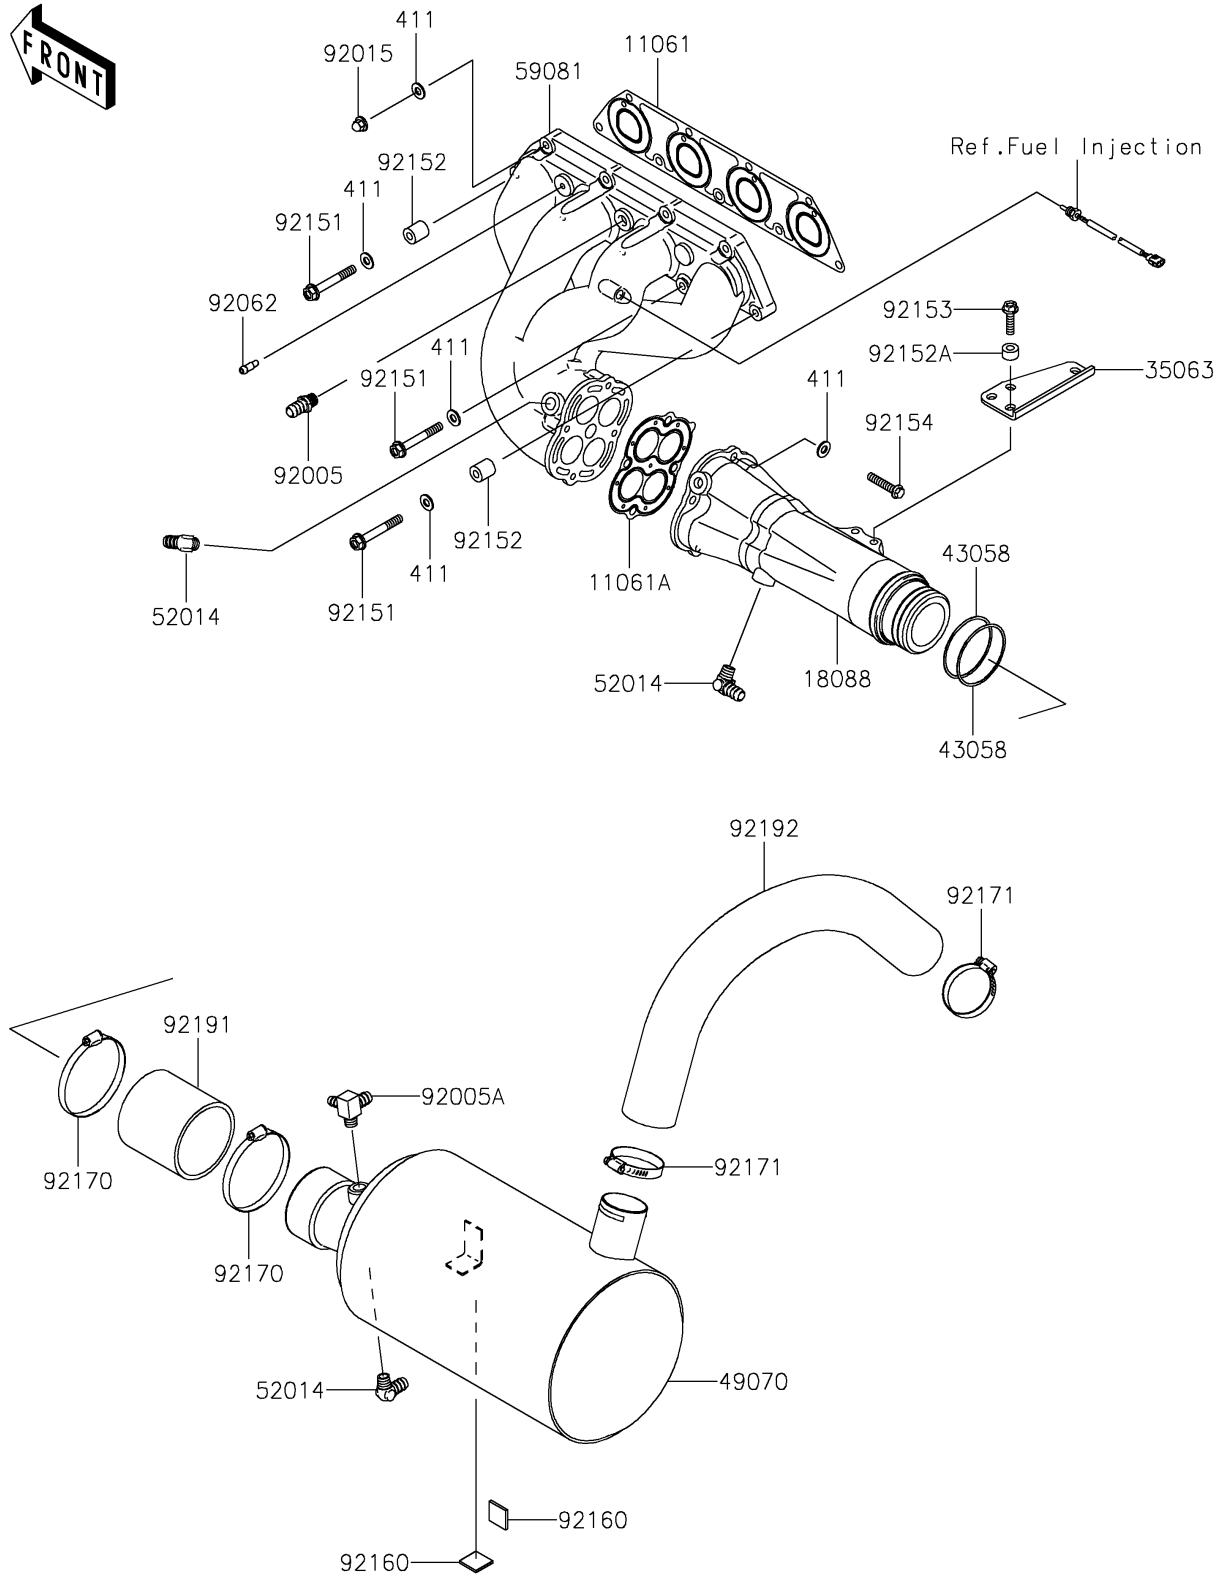

## 2016 JET SKI® STX®-15F PARTS DIAGRAM

Muffler(s)

E1140

## 2016 JET SKI® STX®-15F PARTS LIST

Muffler(s)

ITEM NAME	PART NUMBER	QUANTITY
GASKET,MANIFOLD EXHAUST (Ref # 11061)	11061-3713	1
GASKET,PIPE EXHAUST (Ref # 11061A)	11061-3714	1
PIPE-EXHAUST (Ref # 18088)	18088-3723	1
STAY (Ref # 35063)	35063-3704	1
WASHER-PLAIN,8MM (Ref # 411)	411S0800	1
RING,GASKET (Ref # 43058)	43058-3733	1
MUFFLER-COMP (Ref # 49070)	49070-0045	1
ELBOW (Ref # 52014)	52014-3711	1
MANIFOLD-EXHAUST (Ref # 59081)	59081-3741	1
FITTING (Ref # 92005)	92005-3714	1
FITTING (Ref # 92005A)	92005-3751	1
NUT,CAP,8MM (Ref # 92015)	92015-1371	1
NOZZLE (Ref # 92062)	92062-0562	1
BOLT,8X60 (Ref # 92151)	92151-3730	1
COLLAR (Ref # 92152)	92152-3736	1
COLLAR,8.2X17X10 (Ref # 92152A)	92152-3740	1
BOLT,FLANGED,8X30 (Ref # 92153)	92153-3722	1
BOLT,FLANGED,8X40 (Ref # 92154)	92154-0992	1
DAMPER,25X25 (Ref # 92160)	92160-3864	1
CLAMP (Ref # 92170)	92170-3760	1
CLAMP (Ref # 92171)	92171-3723	1
TUBE,PIPE EX-MUFFLER (Ref # 92191)	92191-3986	1
TUBE,W/M-TAIL PIPE (Ref # 92192)	92192-1173	1