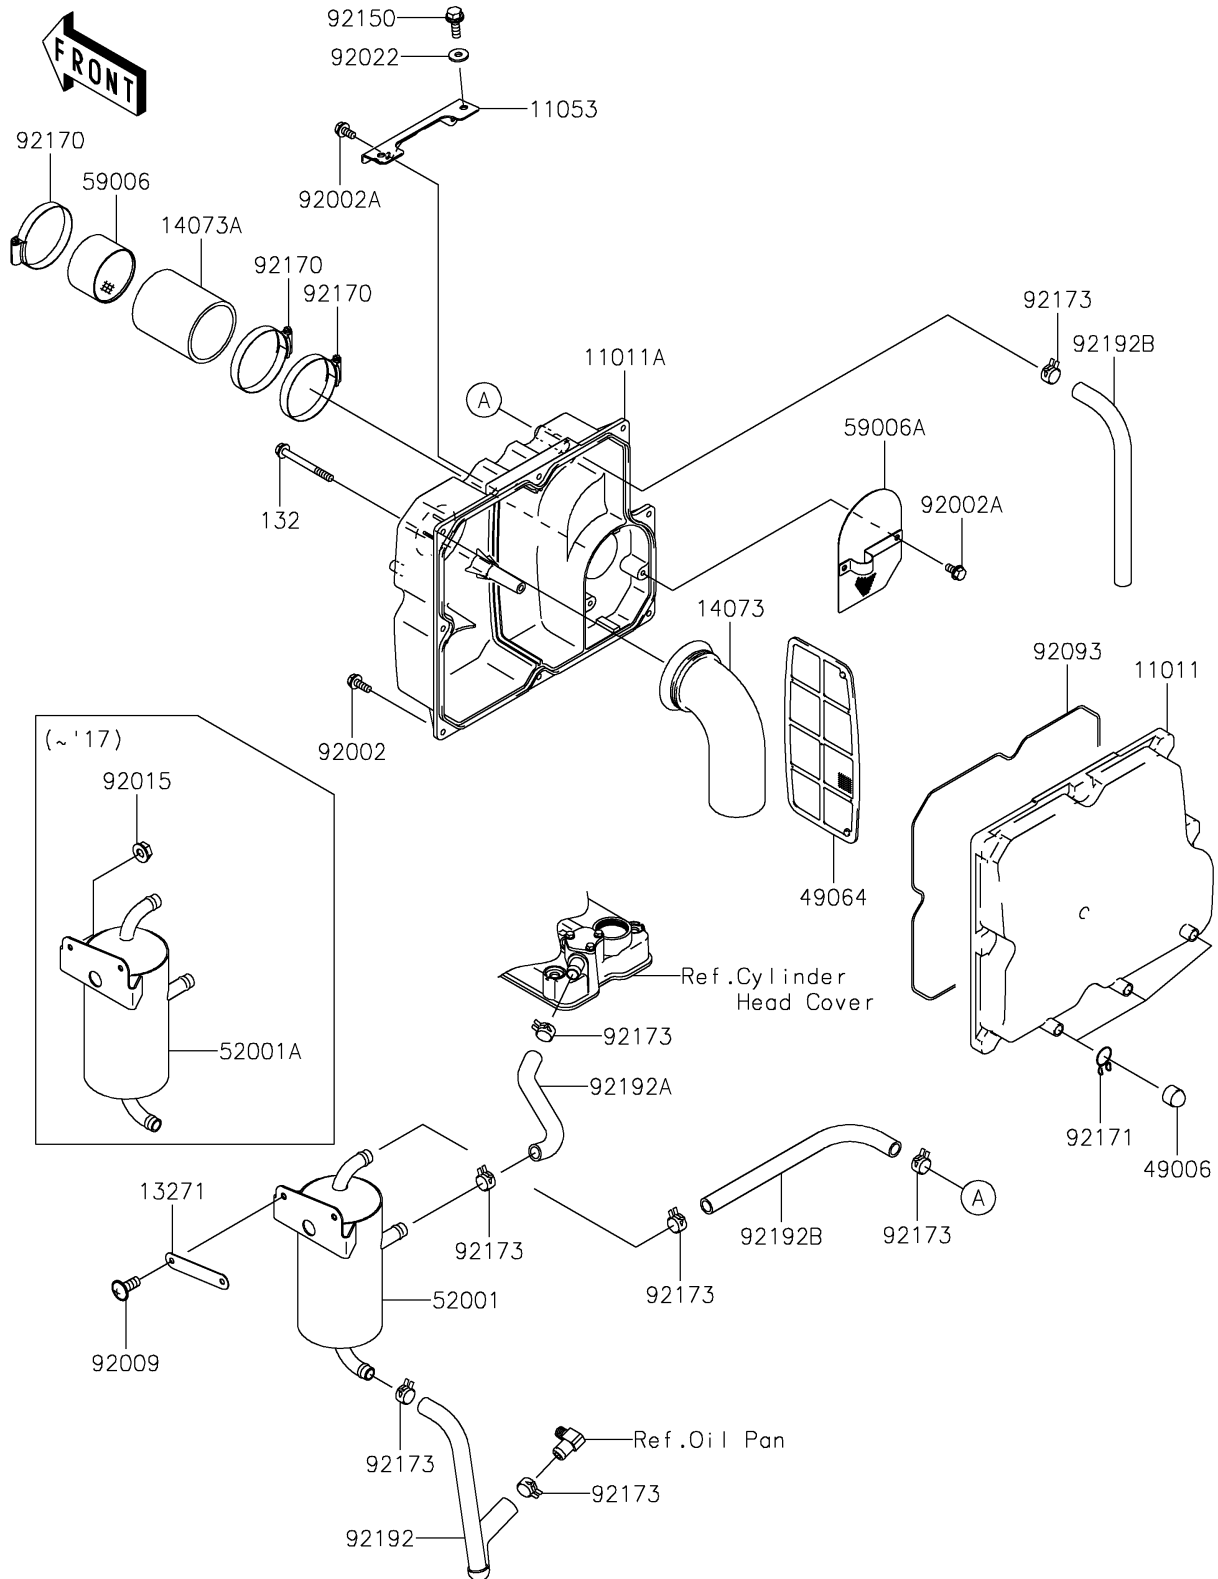

2016 JET SKI® STX®-15F PARTS DIAGRAM

Intake Silencer

E1130

2016 JET SKI® STX®-15F PARTS LIST

Intake Silencer

ITEM NAME	PART NUMBER	QUANTITY
CASE-AIR FILTER,RR (Ref # 11011)	11011-3704	1
CASE-AIR FILTER,FR (Ref # 11011A)	11011-3706	1
BRACKET (Ref # 11053)	11053-3789	1
BOLT-FLANGED-SMALL,6X60 (Ref # 132)	132BD0660	1
PLATE (Ref # 13271)	13271-3880	1
DUCT,AIR INLET (Ref # 14073)	14073-3794	1
DUCT,AIR FILTER-THOROTTLE (Ref # 14073A)	14073-3795	1
BOOT,DRAIN (Ref # 49006)	49006-3718	1
FILTER-AIR (Ref # 49064)	49064-3702	1
TANK-OIL (Ref # 52001A)	52001-3738	1
ARRESTER-FLAME (Ref # 59006)	59006-0019	1
ARRESTER-FLAME (Ref # 59006A)	59006-3720	1
BOLT,6X16 (Ref # 92002)	92002-3728	1
BOLT,6X12 (Ref # 92002A)	92002-3763	1
SCREW,6X20 (Ref # 92009)	92009-3870	1
NUT,6MM (Ref # 92015)	92015-3767	1
WASHER,8.2X18X1.5 (Ref # 92022)	92022-3743	1
SEAL (Ref # 92093)	92093-3766	1
BOLT,8X20 (Ref # 92150)	92150-3713	1
CLAMP (Ref # 92170)	92170-3764	1
CLAMP,BOOT (Ref # 92171)	92171-3711	1
CLAMP (Ref # 92173)	92173-1039	1
TUBE,SEPARATOR-OILPAN (Ref # 92192)	92192-3701	1
TUBE,HEAD-SEPARATOR (Ref # 92192A)	92192-3719	1
TUBE,BLOWBY (Ref # 92192B)	92192-3725	1