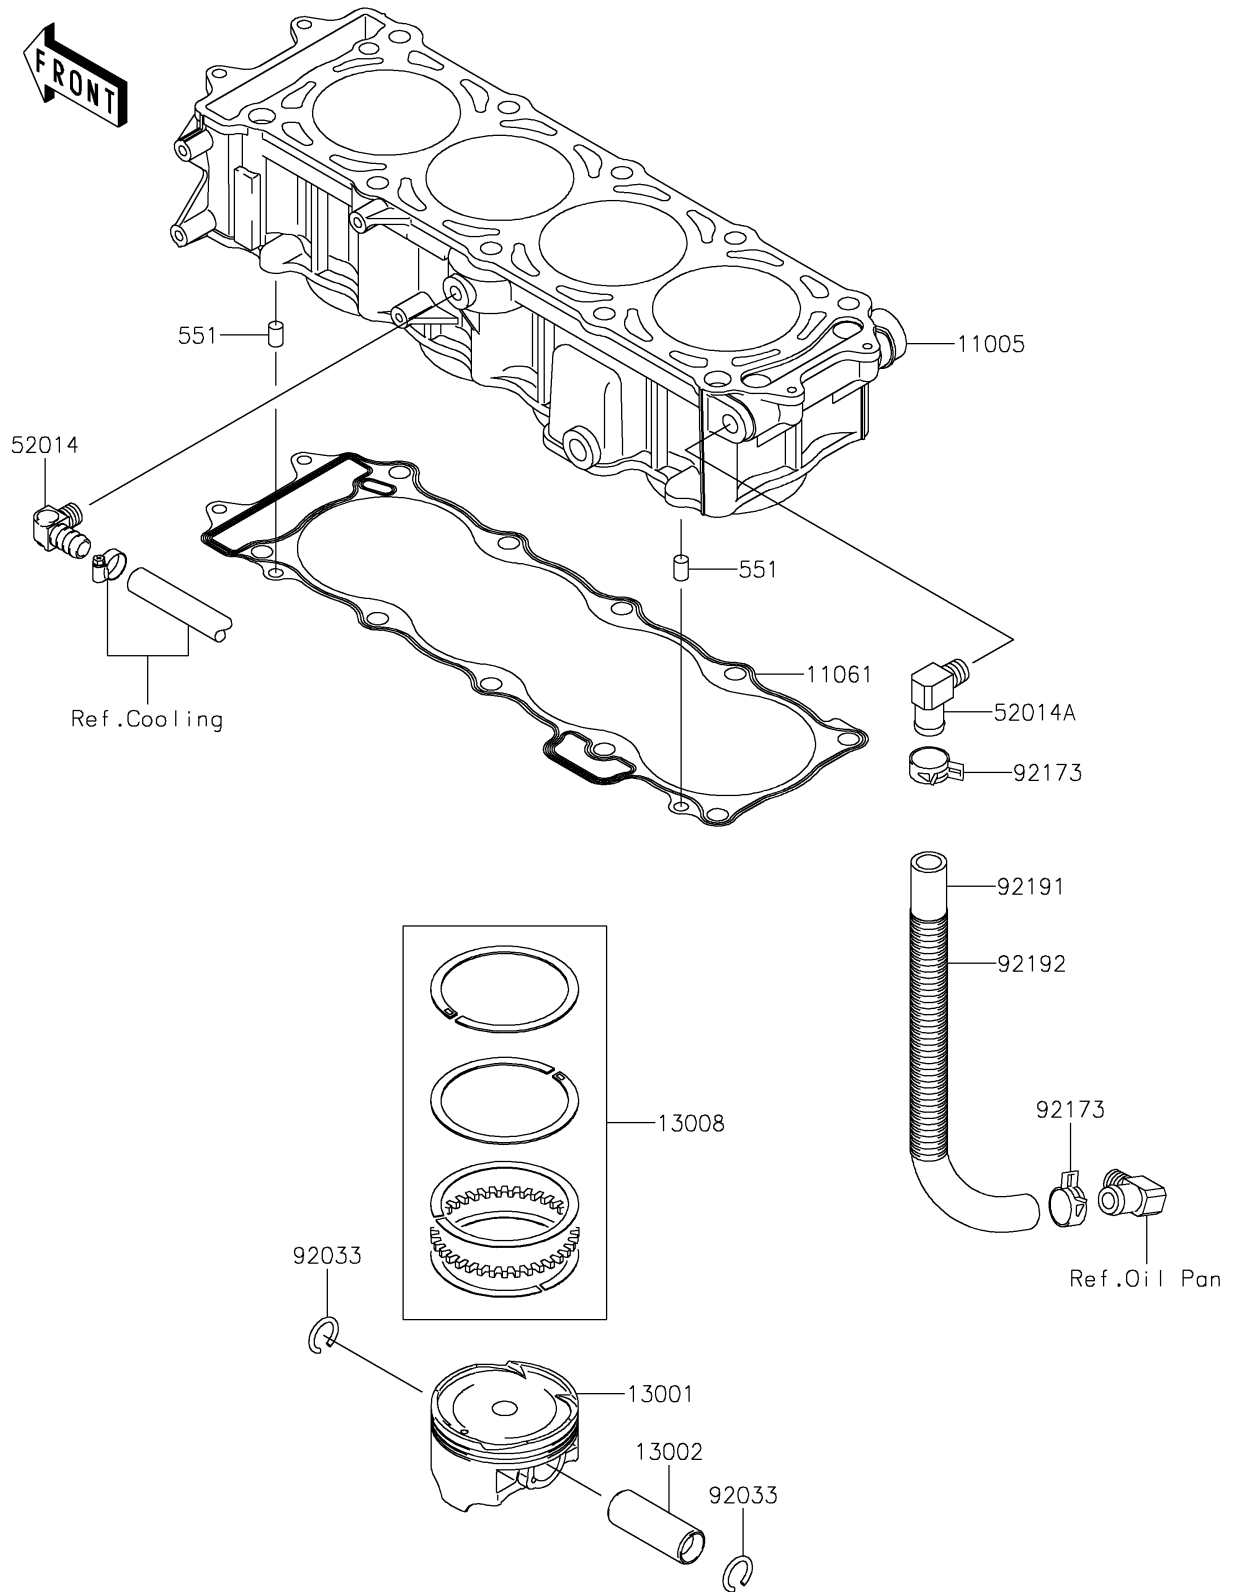

2016 JET SKI® STX®-15F PARTS DIAGRAM

Cylinder/Piston(s)

E1120

2016 JET SKI® STX®-15F PARTS LIST

Cylinder/Piston(s)

ITEM NAME	PART NUMBER	QUANTITY
CYLINDER-ENGINE (Ref # 11005)	11005-3768	1
GASKET,CYLINDER BASE (Ref # 11061)	11061-3708	1
PISTON-ENGINE (Ref # 13001)	13001-3737	1
PIN-PISTON (Ref # 13002)	13002-3709	1
RING-SET-PISTON (Ref # 13008)	13008-0048	1
ELBOW (Ref # 52014)	52014-3711	1
ELBOW (Ref # 52014A)	52014-3717	1
PIN-DOWEL (Ref # 551)	551R0812	1
RING-SNAP (Ref # 92033)	92033-1188	1
CLAMP (Ref # 92173)	92173-1039	1
TUBE,BREATHER (Ref # 92191)	92191-3983	1
TUBE,CORRUGATED,L=265 (Ref # 92192)	92192-1083	1