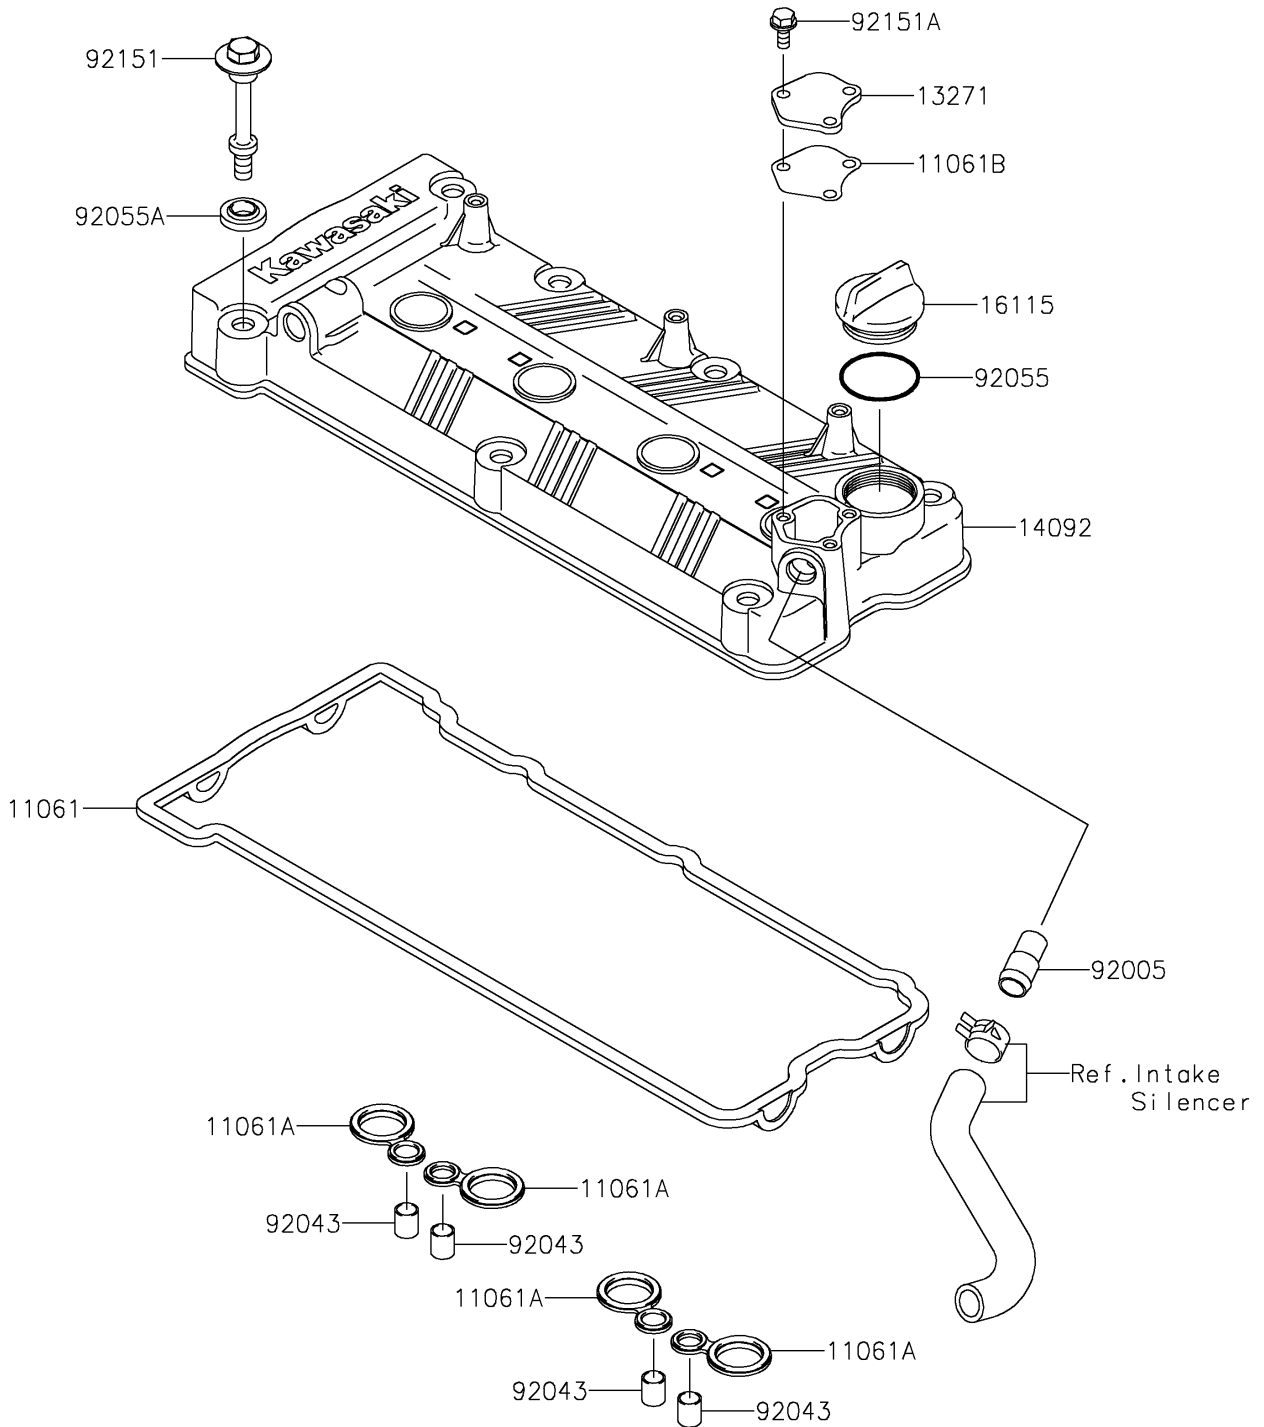

2016 JET SKI® STX®-15F PARTS DIAGRAM

Cylinder Head Cover

E1112

2016 JET SKI® STX®-15F PARTS LIST

Cylinder Head Cover

ITEM NAME	PART NUMBER	QUANTITY
GASKET,HEAD COVER (Ref # 11061)	11061-0090	1
GASKET,SPARK PLUG HOLE (Ref # 11061A)	11061-0105	1
GASKET,PLATE (Ref # 11061B)	11061-0814	1
PLATE (Ref # 13271)	13271-3898	1
COVER,HEAD (Ref # 14092)	14092-0836	1
CAP-OIL FILLER (Ref # 16115)	16115-1064	1
FITTING (Ref # 92005)	92005-3741	1
PIN,10.1X12X14 (Ref # 92043)	92043-4009	1
RING-O,38X1.9 (Ref # 92055)	92055-1295	1
RING-O,HEAD COVER BOLT (Ref # 92055A)	92055-1352	1
BOLT,HEAD COVER (Ref # 92151)	92151-1221	1
BOLT,6X14 (Ref # 92151A)	92151-3788	1