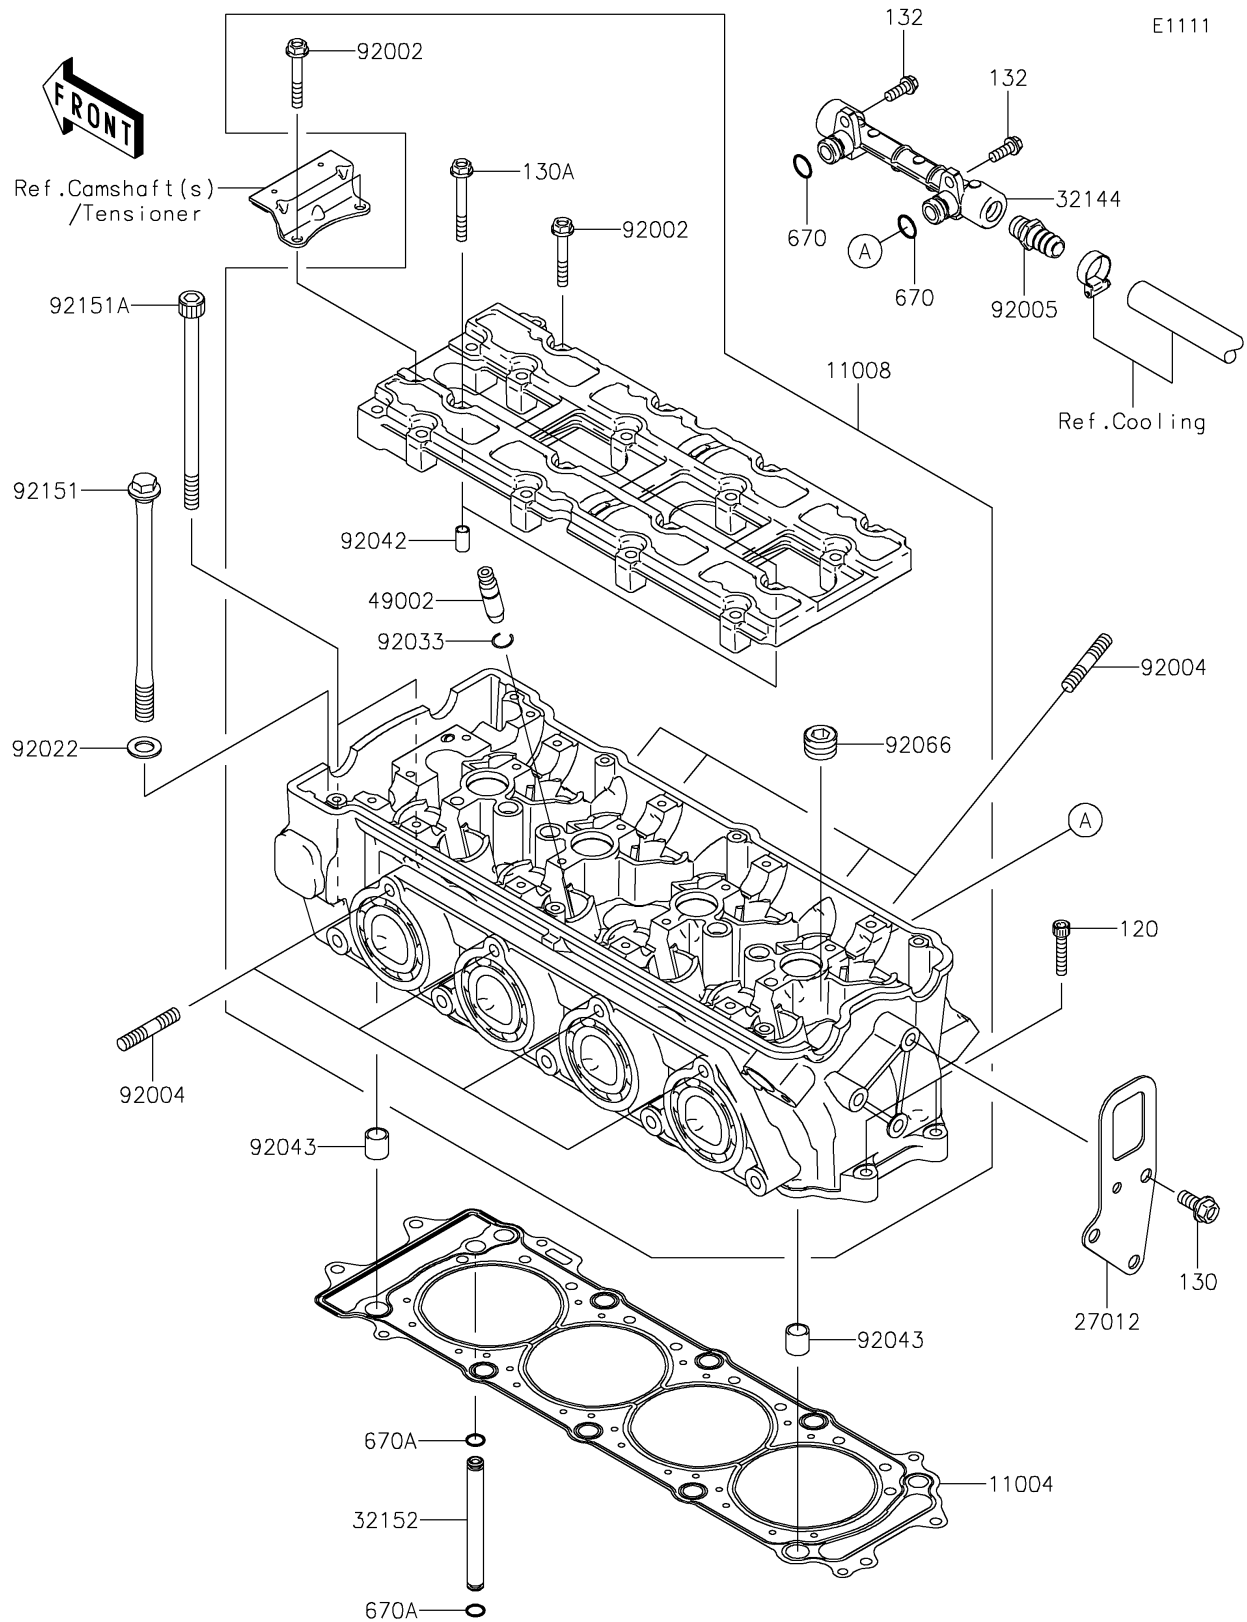

## 2016 JET SKI® STX®-15F PARTS DIAGRAM

Cylinder Head

### Cylinder Head

| ITEM NAME                           | PART NUMBER | QUANTITY |
|-------------------------------------|-------------|----------|
| GASKET-HEAD (Ref # 11004)           | 11004-3721  | 1        |
| HEAD-COMP-CYLINDER (Ref # 11008)    | 11008-3709  | 1        |
| BOLT-SOCKET,6X30 (Ref # 120)        | 120CD0630   | 1        |
| BOLT-FLANGED,8X18 (Ref # 130)       | 130BD0818   | 1        |
| BOLT-FLANGED,6X50 (Ref # 130A)      | 130CD0650   | 1        |
| BOLT-FLANGED-SMALL,6X16 (Ref # 132) | 132BD0616   | 1        |
| HOOK,ENGINE,RR (Ref # 27012)        | 27012-3863  | 1        |
| PIPE-ASSY (Ref # 32144)             | 32144-3709  | 1        |
| PIPE,OIL (Ref # 32152)              | 32152-1544  | 1        |
| GUIDE-VALVE (Ref # 49002)           | 49002-1140  | 1        |
| O RING,12MM (Ref # 670)             | 670B2012    | 1        |
| O RING,7MM (Ref # 670A)             | 670D1507    | 1        |
| BOLT,6X40 (Ref # 92002)             | 92002-1756  | 1        |
| STUD,8X30 (Ref # 92004)             | 92004-3743  | 1        |
| FITTING (Ref # 92005)               | 92005-3714  | 1        |
| WASHER,11.5X20.5X1.6 (Ref # 92022)  | 92022-1720  | 1        |
| RING-SNAP (Ref # 92033)             | 92033-1247  | 1        |
| PIN,DOWEL,6.3X8X14 (Ref # 92042)    | 92042-007   | 1        |
| PIN,14X14 (Ref # 92043)             | 92043-1593  | 1        |
| PLUG,PT1/2X12.5 (Ref # 92066)       | 92066-0002  | 1        |
| BOLT,11X168 (Ref # 92151)           | 92151-1513  | 1        |
| BOLT,SOCKET,7X120 (Ref # 92151A)    | 92151-1804  | 1        |