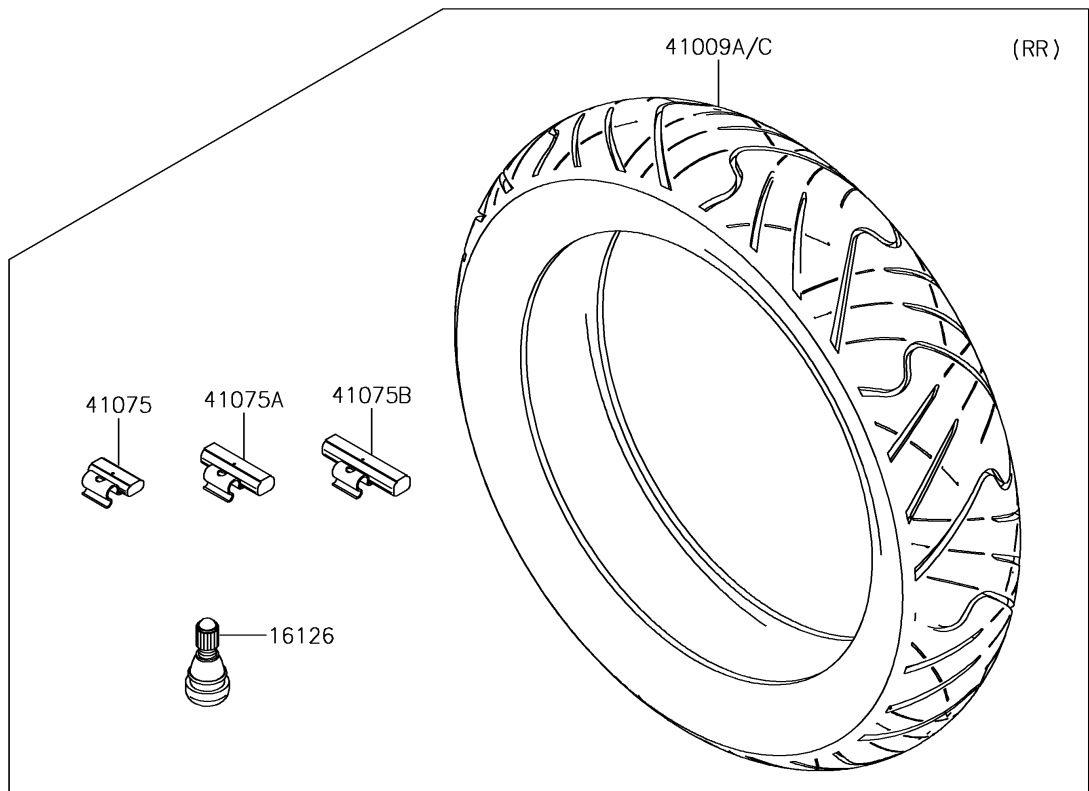

2017 Ninja 300 ABS KRT Edition PARTS DIAGRAM

Tires(BGF-BHFA)

F2210

2017 Ninja 300 ABS KRT Edition PARTS LIST

Tires(BGF-BHFA)

ITEM NAME	PART NUMBER	QUANTITY
VALVE,TIRE (Ref # 16126)	16126-1140	2
TIRE,FR,110/70-17 54S,RX-01F (Ref # 41009B)	41009-0740	1
TIRE,RR,140/70-17 66S,RX-01R (Ref # 41009C)	41009-0742	1
BALANCER-WHEEL,10G,SILVER (Ref # 41075)	41075-0007	AR
BALANCER-WHEEL,20G,SILVER (Ref # 41075A)	41075-0008	AR
BALANCER-WHEEL,30G,SILVER (Ref # 41075B)	41075-0009	AR