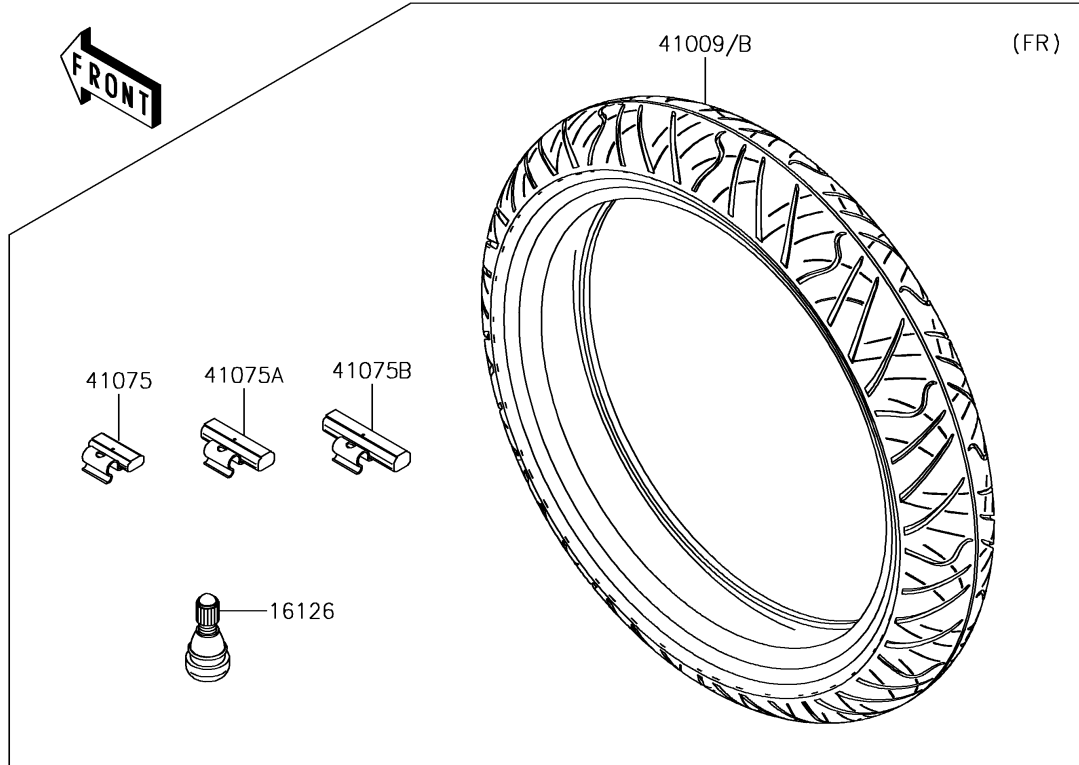

2017 Ninja 300 ABS KRT Edition PARTS DIAGRAM

Tires(BGF-BHFA)

F2210

2017 Ninja 300 ABS KRT Edition PARTS LIST

Tires(BGF-BHFA)

ITEM NAME	PART NUMBER	QUANTITY
VALVE,TIRE (Ref # 16126)	16126-1140	2
TIRE,FR,110/70-17 54S,RX-01F (Ref # 41009B)	41009-0740	1
TIRE,RR,140/70-17 66S,RX-01R (Ref # 41009C)	41009-0742	1
BALANCER-WHEEL,10G,SILVER (Ref # 41075)	41075-0007	AR
BALANCER-WHEEL,20G,SILVER (Ref # 41075A)	41075-0008	AR
BALANCER-WHEEL,30G,SILVER (Ref # 41075B)	41075-0009	AR