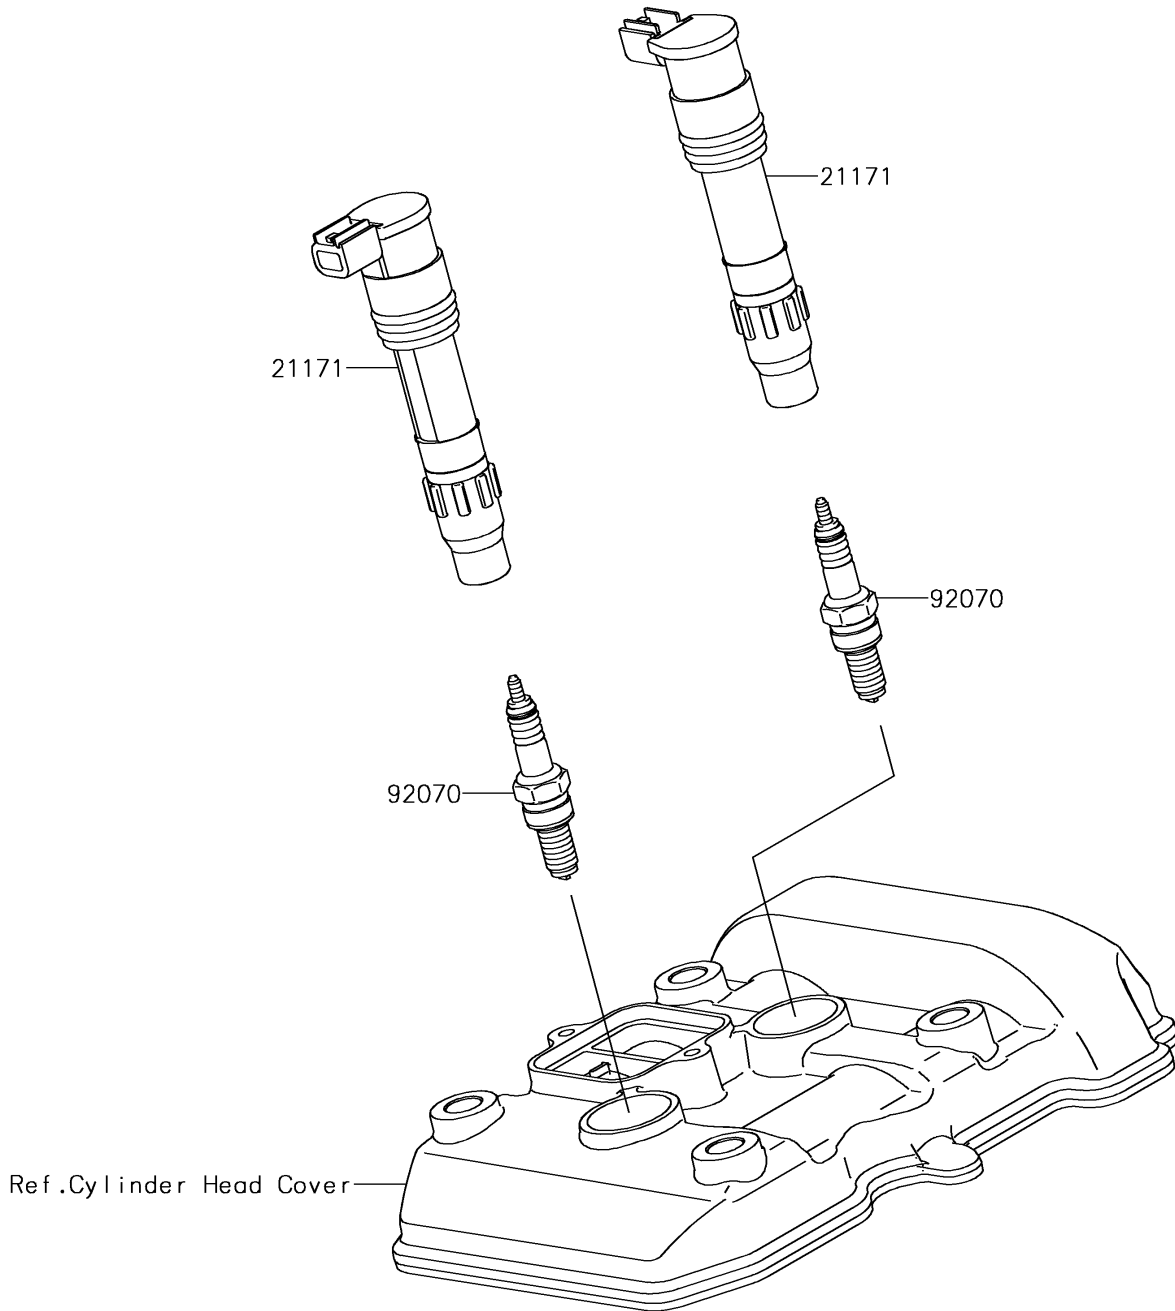

2017 Ninja 300 ABS KRT Edition PARTS DIAGRAM

Ignition System

E1830

2017 Ninja 300 ABS KRT Edition PARTS LIST

Ignition System

ITEM NAME	PART NUMBER	QUANTITY
COIL-ASSY-IGNITION (Ref # 21171)	21171-0033	2
PLUG-SPARK,CR8E(NGK) (Ref # 92070)	92070-0031	2