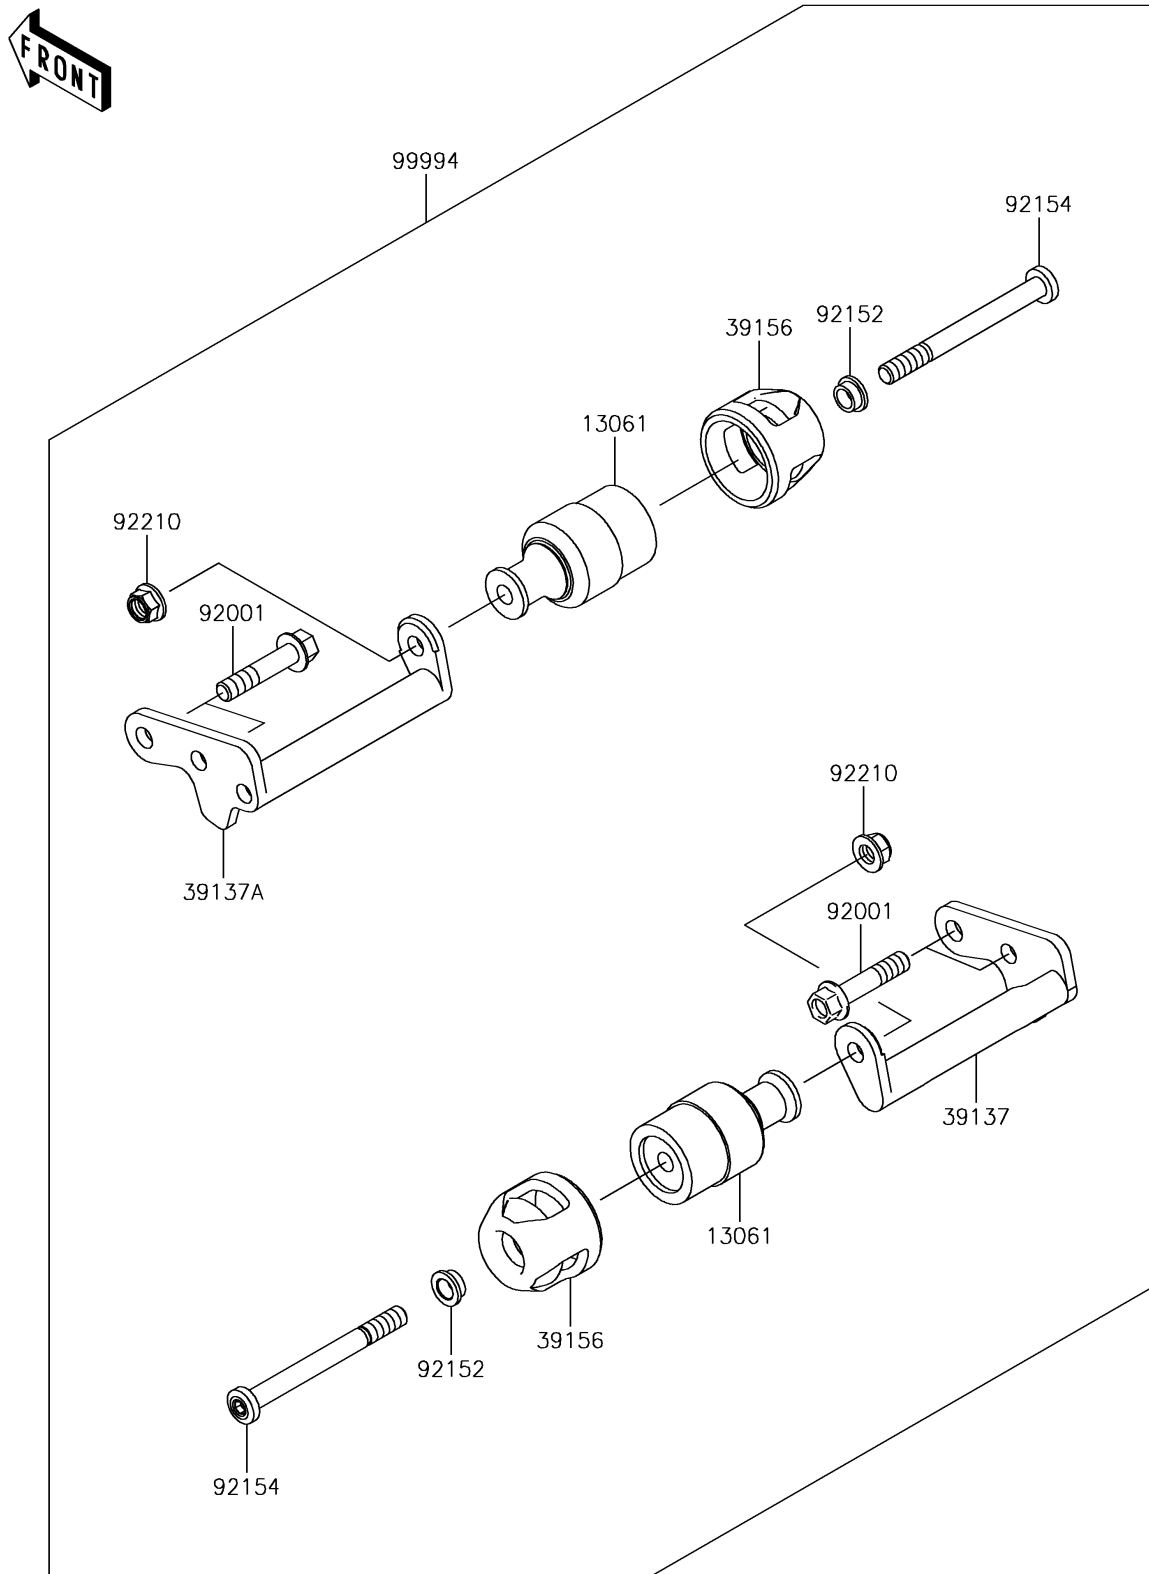

2017 Ninja 300 PARTS DIAGRAM

Accessory(Engine Guard)

F2910B

2017 Ninja 300 PARTS LIST

Accessory(Engine Guard)

ITEM NAME	PART NUMBER	QUANTITY
BOSS (Ref # 13061)	13061-0782	1
STAY-COMP (Ref # 39137)	39137-0633	1
STAY-COMP (Ref # 39137A)	39137-0634	1
PAD,SLIDER (Ref # 39156)	39156-1913	1
BOLT,BLACK,10X47 (Ref # 92001)	92001-1522	1
COLLAR,10.2X14X7 (Ref # 92152)	92152-2129	1
BOLT,SOCKET,10X105 (Ref # 92154)	92154-1767	1
NUT,LOCK,FLANGED,10MM (Ref # 92210)	92210-1081	1
KIT-ACCESSORY,ENGINE GUARD (Ref # 99994)	99994-0648	1