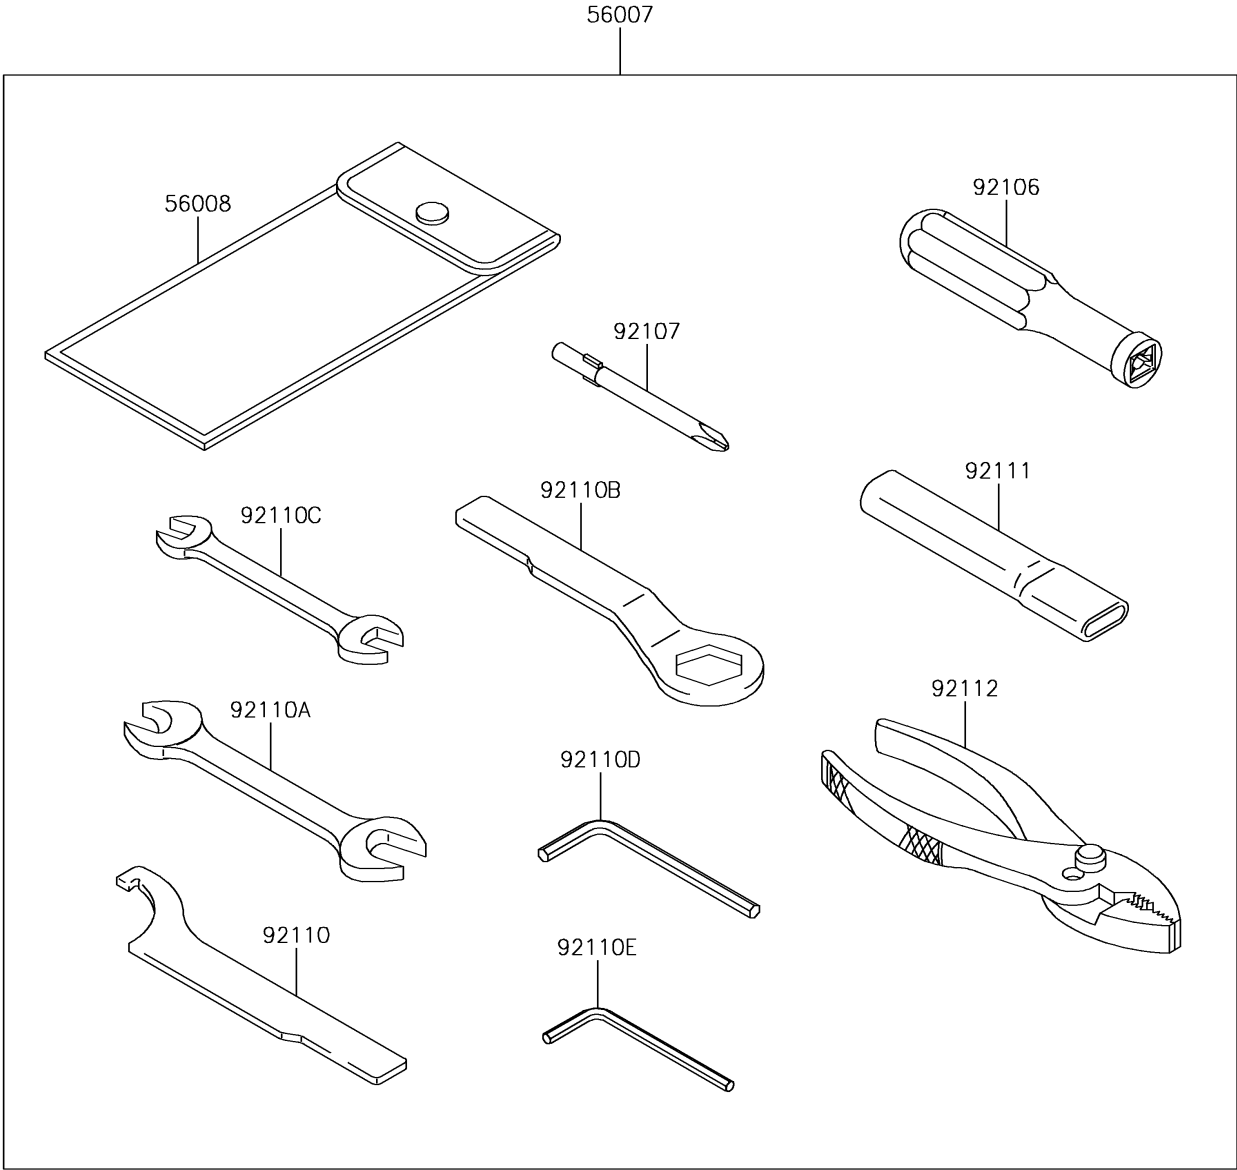

2017 Ninja 300 PARTS DIAGRAM

Owner's Tools

F2810

2017 Ninja 300 PARTS LIST

Owner's Tools

ITEM NAME	PART NUMBER	QUANTITY
TOOL-KIT (Ref # 56007)	56007-0107	1
BAG,TOOL (Ref # 56008)	56008-0036	1
GASKET-LIQUID,TB1211F,CLEAR (Ref # 92104)	92104-0004	1
GASKET-LIQUID,TB1216B,BLACK (Ref # 92104A)	92104-1064	1
GRIP-SCREW DRIVER (Ref # 92106)	92106-0004	1
TOOL-DRIVER,#2PHILLIPS (Ref # 92107)	92107-0020	1
TOOL-WRENCH,HOOK (Ref # 92110)	92110-0040	1
TOOL-WRENCH,OPEN END,14X17 (Ref # 92110A)	92110-0057	1
TOOL-WRENCH,BOX END,24MM (Ref # 92110B)	92110-0066	1
TOOL-WRENCH,OPEN END,10X12 (Ref # 92110C)	92110-0564	1
TOOL-WRENCH,ALLEN,5MM (Ref # 92110D)	92110-0566	1
TOOL-WRENCH,ALLEN,4MM (Ref # 92110E)	92110-0567	1
TOOL-BAR,WRENCH (Ref # 92111)	92111-0008	1
TOOL-PLIERS (Ref # 92112)	92112-0007	1