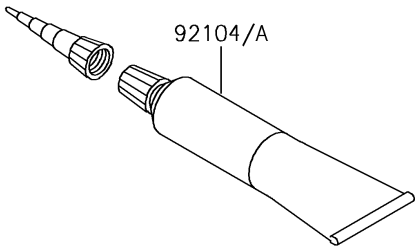

2017 Ninja 300 PARTS DIAGRAM

Owner's Tools

F2810

2017 Ninja 300 PARTS LIST

Owner's Tools

ITEM NAME	PART NUMBER	QUANTITY
TOOL-KIT (Ref # 56007)	56007-0107	1
BAG,TOOL (Ref # 56008)	56008-0036	1
GASKET-LIQUID,TB1211F,CLEAR (Ref # 92104)	92104-0004	1
GASKET-LIQUID,TB1216B,BLACK (Ref # 92104A)	92104-1064	1
GRIP-SCREW DRIVER (Ref # 92106)	92106-0004	1
TOOL-DRIVER,#2PHILLIPS (Ref # 92107)	92107-0020	1
TOOL-WRENCH,HOOK (Ref # 92110)	92110-0040	1
TOOL-WRENCH,OPEN END,14X17 (Ref # 92110A)	92110-0057	1
TOOL-WRENCH,BOX END,24MM (Ref # 92110B)	92110-0066	1
TOOL-WRENCH,OPEN END,10X12 (Ref # 92110C)	92110-0564	1
TOOL-WRENCH,ALLEN,5MM (Ref # 92110D)	92110-0566	1
TOOL-WRENCH,ALLEN,4MM (Ref # 92110E)	92110-0567	1
TOOL-BAR,WRENCH (Ref # 92111)	92111-0008	1
TOOL-PLIERS (Ref # 92112)	92112-0007	1