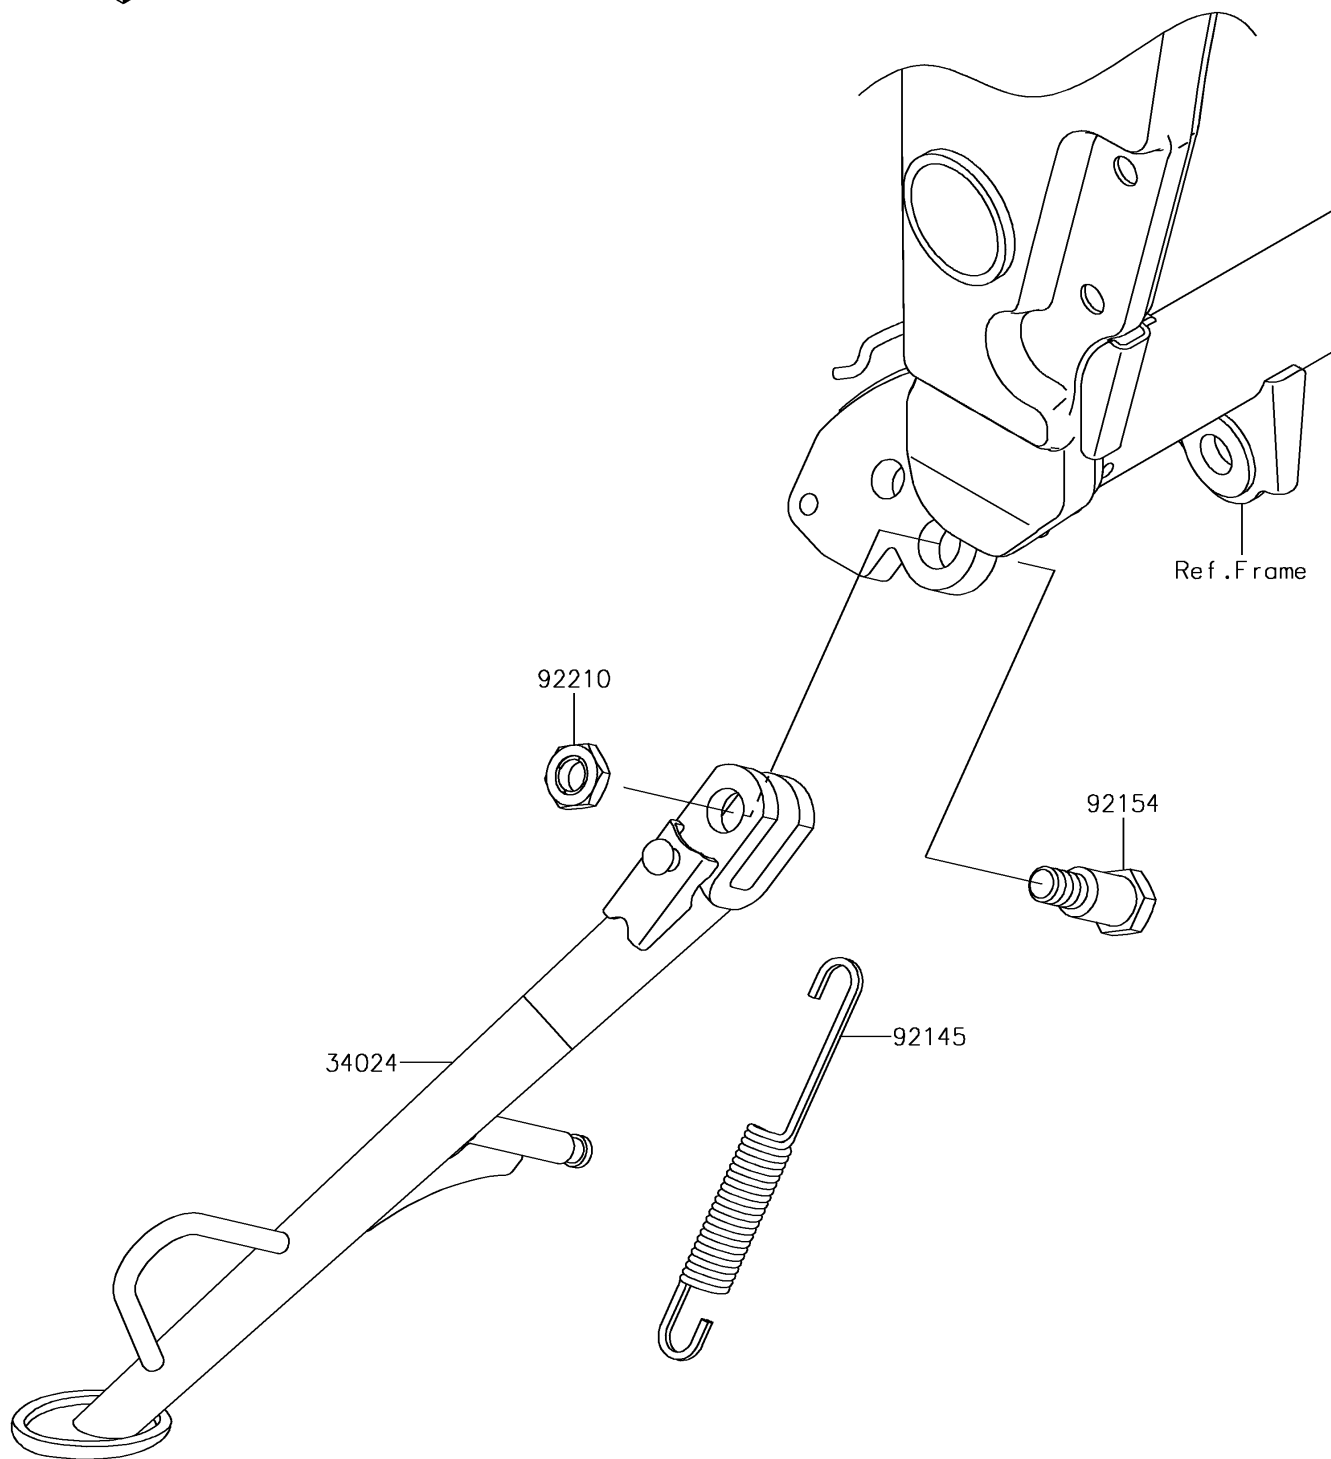

2016 Ninja 300

PARTS DIAGRAM

Stand(s)

Kawasaki

Let the Good Times Roll®

F2190

2016 Ninja 300

PARTS LIST

Stand(s)

ITEM NAME	PART NUMBER	QUANTITY
STAND-SIDE,F.S.BLACK (Ref # 34024)	34024-0107-18R	1
SPRING,SIDE STAND (Ref # 92145)	92145-0804	1
BOLT,10X35.5 (Ref # 92154)	92154-1023	1
NUT,LOCK,10MM (Ref # 92210)	92210-0784	1