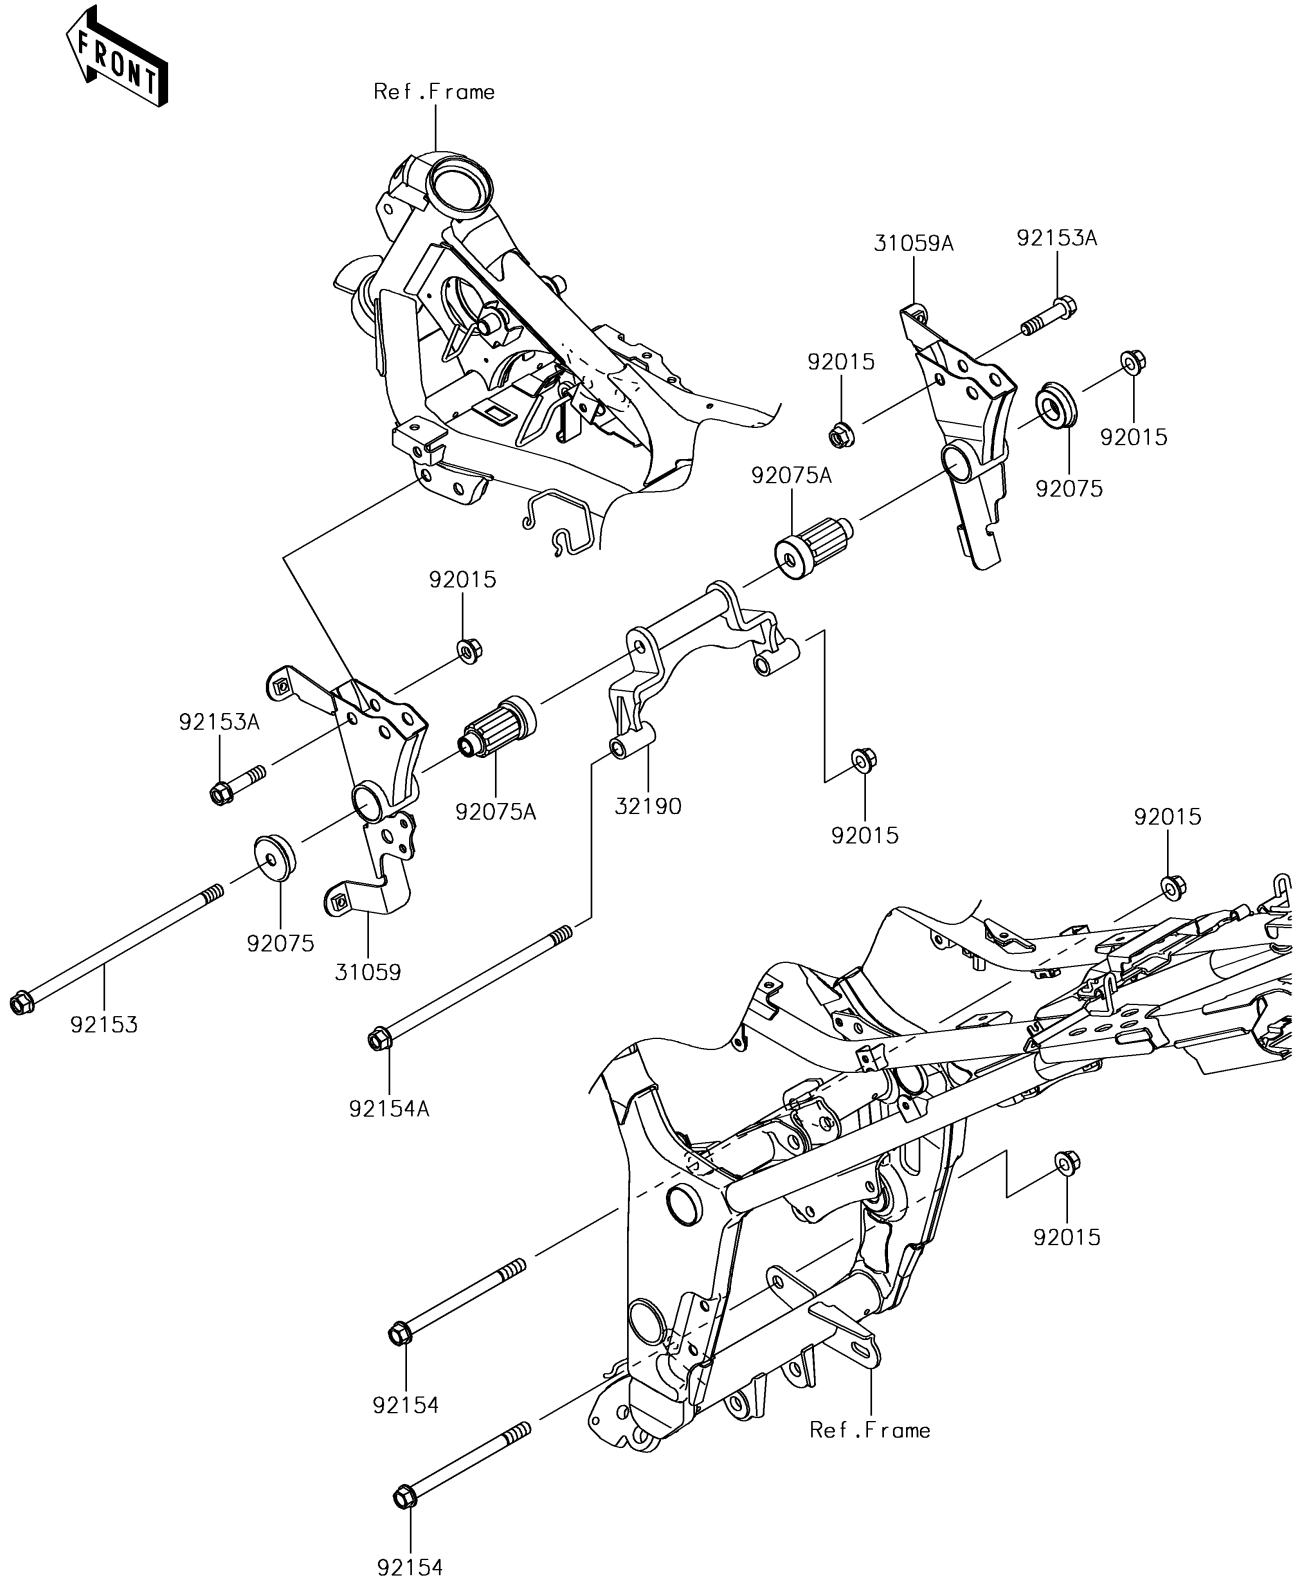

## PARTS DIAGRAM

### Engine Mount

F2122

## PARTS LIST

### Engine Mount

ITEM NAME	PART NUMBER	QUANTITY
BRACKET-COMP-ENGINE,LH (Ref # 31059)	31059-0061	1
BRACKET-COMP-ENGINE,RH (Ref # 31059A)	31059-0062	1
BRACKET-ENGINE (Ref # 32190)	32190-0629	1
NUT,FLANGED,10MM (Ref # 92015)	92015-1415	8
DAMPER,ENGINE MOUNT (Ref # 92075)	92075-1738	2
DAMPER,ENGINE MOUNT,MAIN (Ref # 92075A)	92075-1739	2
BOLT,FLANGED,10X240 (Ref # 92153)	92153-0559	1
BOLT,FLANGED,10X42 (Ref # 92153A)	92153-1957	4
BOLT,FLANGED,10X135 (Ref # 92154)	92154-0359	2
BOLT,FLANGED,10X210 (Ref # 92154A)	92154-0360	1