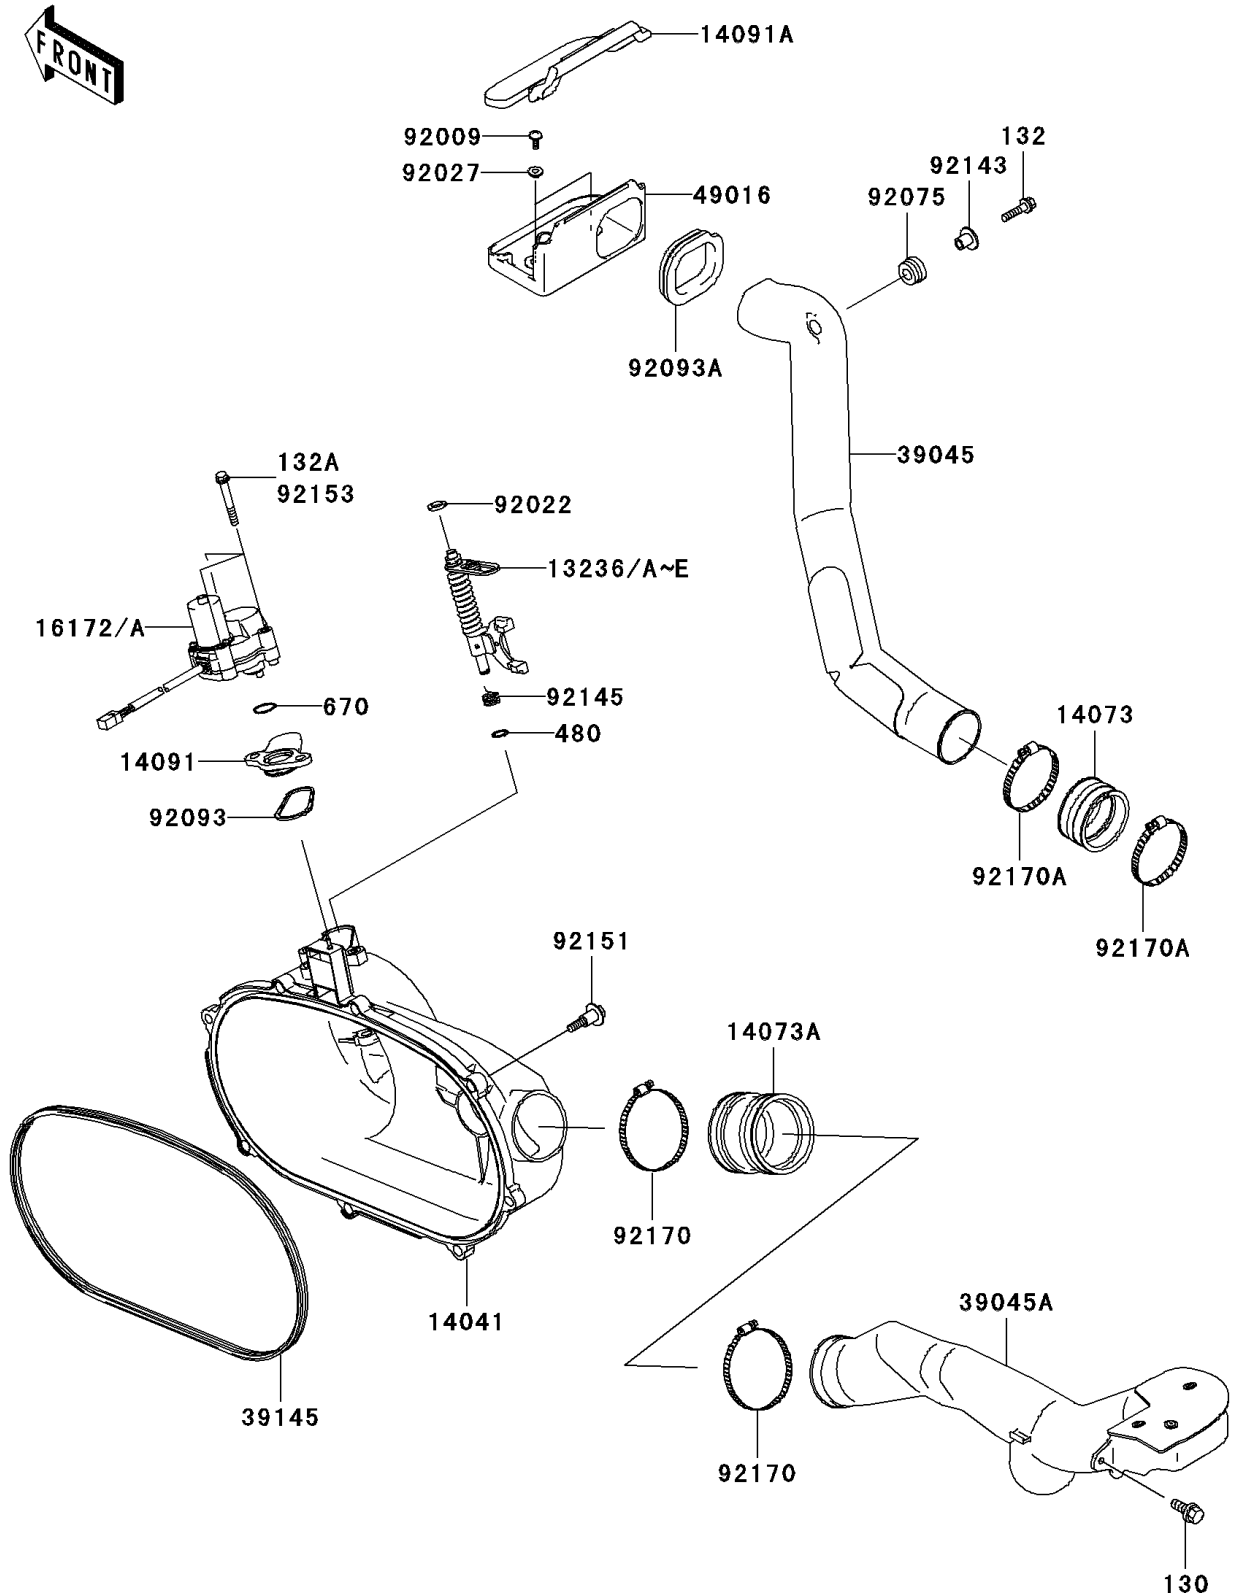

2005 Prairie 360 4X4 PARTS DIAGRAM

Converter Cover/Drive Belt

E1393

2005 Prairie 360 4X4 PARTS LIST

Converter Cover/Drive Belt

ITEM NAME	PART NUMBER	QUANTITY
BOLT-FLANGED,6X14 (Ref # 130)	130G0614	1
BOLT-FLANGED-SMALL (Ref # 132)	132G0625	1
CIRCLIP-TYPE-C,10MM (Ref # 480)	480J1000	1
O RING (Ref # 670)	670D3022	1
LEVER-COMP,YELLOW (Ref # 13236)	13236-0046	1
LEVER-COMP,GREEN (Ref # 13236A)	13236-0047	1
LEVER-COMP,ENGINE BRAKE (Ref # 13236B)	13236-0048	1
COVER-COMP,BELT CONVERTER (Ref # 14041)	14041-1156	1
DUCT,AIR FILTER JOINT (Ref # 14073)	14073-1775	1
DUCT,JOINT ENGINE COVER (Ref # 14073A)	14073-1805	1
COVER,ENGINE BRAKE (Ref # 14091)	14091-1421	1
COVER,MUDGUARD (Ref # 14091A)	14091-1500	1
ACTUATOR (Ref # 16172)	16172-0002	1
DUCT-ASSY,SNORKEL,IN (Ref # 39045)	39045-1067	1
DUCT-ASSY,SNORKEL,EX (Ref # 39045A)	39045-1068	1
TRIM-SEAL (Ref # 39145)	39145-1135	1
COVER-SEAL,BELT CONVERTER (Ref # 49016)	49016-1218	1
SCREW,TAPPING,5X14 (Ref # 92009)	92009-1197	1
WASHER,10.2X16X1 (Ref # 92022)	92022-1829	1
COLLAR,L=4.6 (Ref # 92027)	92027-1168	1
DAMPER,RUBBER (Ref # 92075)	92075-1123	1
SEAL (Ref # 92093)	92093-1548	1
SEAL,COVER MUDGUARD (Ref # 92093A)	92093-1572	1
COLLAR (Ref # 92143)	92143-1353	1
SPRING (Ref # 92145)	92145-1567	1
BOLT (Ref # 92151)	92151-1686	1
BOLT,6X47 (Ref # 92153)	92153-0678	1
CLAMP (Ref # 92170)	92170-1763	1
CLAMP (Ref # 92170A)	92170-1764	1