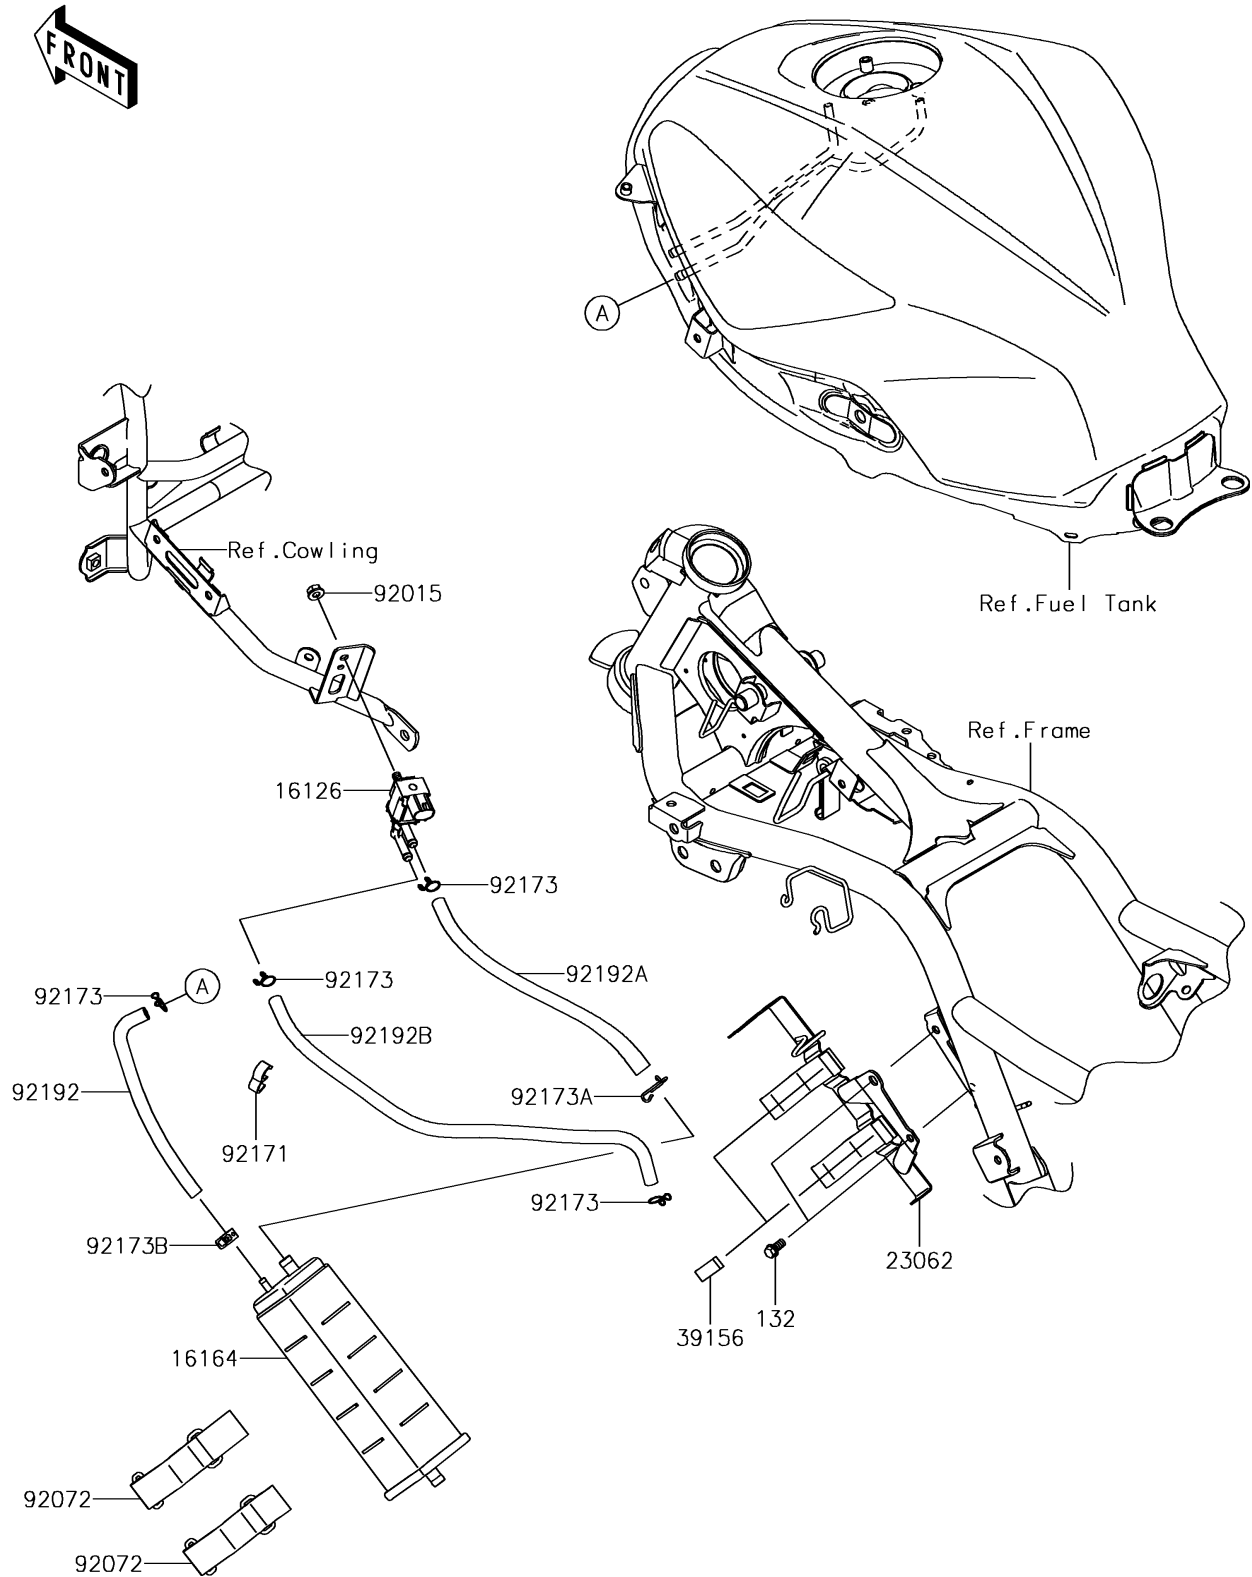

2017 Ninja 300 PARTS DIAGRAM

Fuel Evaporative System(CA)

E1650

2017 Ninja 300 PARTS LIST

Fuel Evaporative System(CA)

ITEM NAME	PART NUMBER	QUANTITY
BOLT-FLANGED-SMALL,6X12 (Ref # 132)	132BA0612	1
VALVE,SOLENOID (Ref # 16126)	16126-0705	1
CANISTER (Ref # 16164)	16164-0009	1
BRACKET-COMP,CANISTER (Ref # 23062)	23062-0742	1
PAD,10X30X4 (Ref # 39156)	39156-0927	1
NUT,FLANGED,6MM (Ref # 92015)	92015-1367	1
BAND,L=90 (Ref # 92072)	92072-0135	1
CLAMP (Ref # 92171)	92171-1184	1
CLAMP (Ref # 92173)	92173-0050	1
CLAMP,14MM (Ref # 92173A)	92173-0192	1
CLAMP (Ref # 92173B)	92173-1143	1
TUBE,TANK-CANISTER,BLUE (Ref # 92192)	92192-1098	1
TUBE,CANISTER-VALVE,GREEN (Ref # 92192A)	92192-1099	1
TUBE,VALVE-THB,GREEN (Ref # 92192B)	92192-1101	1