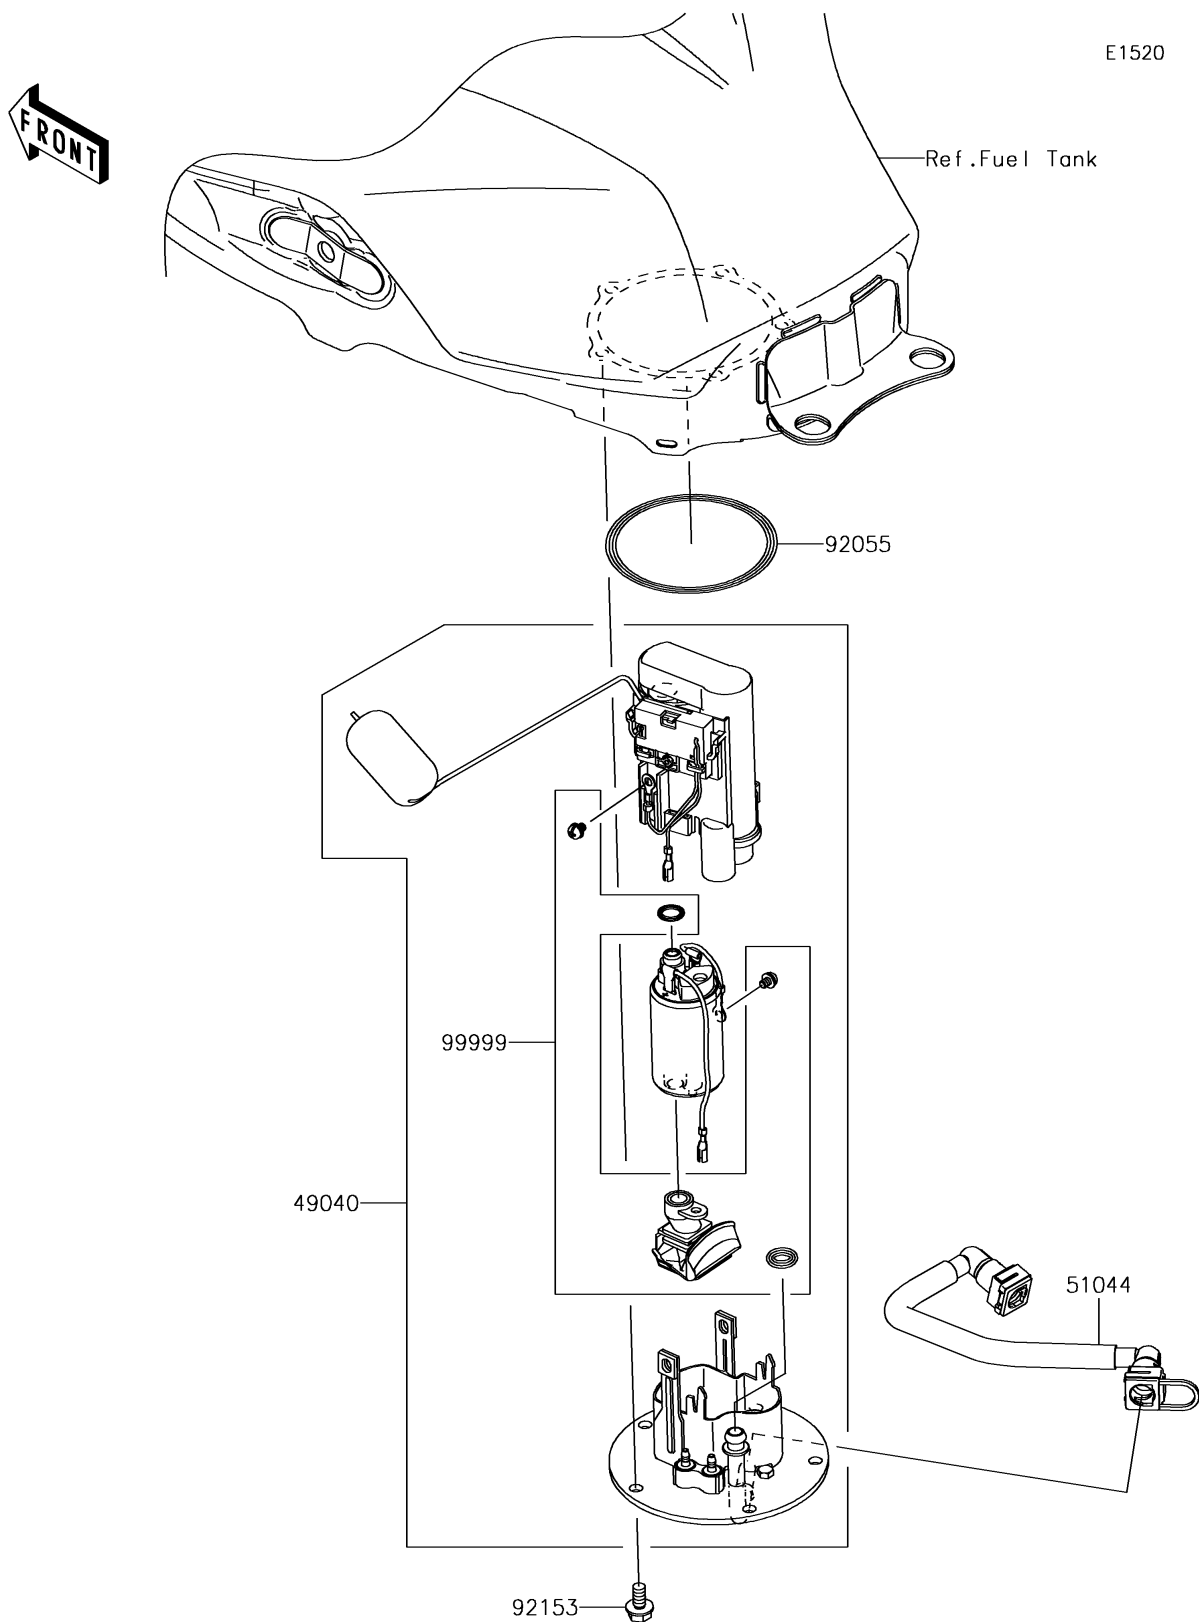

2017 Ninja 300

PARTS DIAGRAM

Fuel Pump

Kawasaki

Let the Good Times Roll®