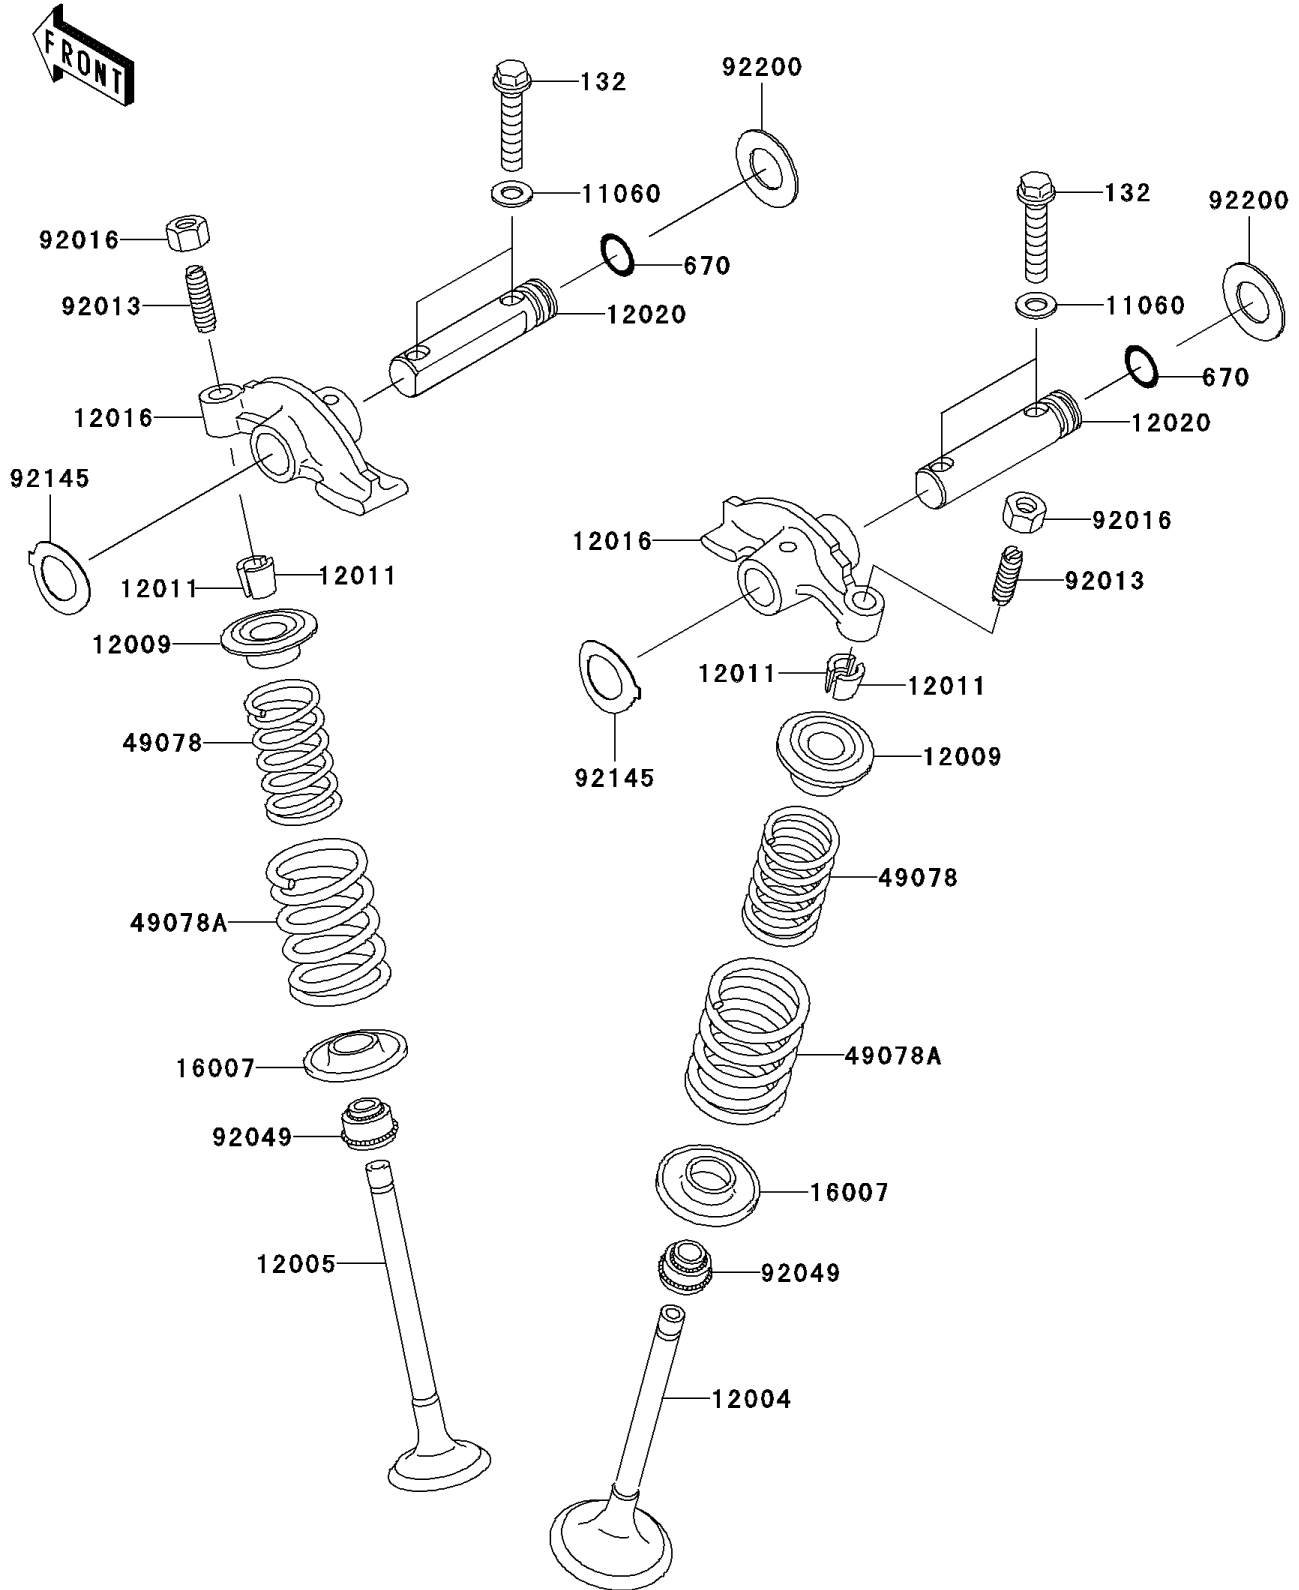

2005 Prairie 360 4X4 PARTS DIAGRAM

Valve(s)

E1210

2005 Prairie 360 4X4 PARTS LIST

Valve(s)

ITEM NAME	PART NUMBER	QUANTITY
BOLT-FLANGED-SMALL,6X30 (Ref # 132)	132Y0630	1
O RING,10MM (Ref # 670)	670D1510	1
GASKET,6.2X12X0.3 (Ref # 11060)	11060-1994	1
VALVE-INTAKE (Ref # 12004)	12004-1155	1
VALVE-EXHAUST (Ref # 12005)	12005-1326	1
RETAINER-VALVE SPRING (Ref # 12009)	12009-005	1
COLLET,RETAINER (Ref # 12011)	12011-004	1
ARM-ROCKER (Ref # 12016)	12016-1138	1
SHAFT-ROCKER (Ref # 12020)	12020-1085	1
SEAT-SPRING,VALVE (Ref # 16007)	16007-1024	1
SPRING-ENGINE VALVE,INNER (Ref # 49078)	49078-1209	1
SPRING-ENGINE VALVE,OUTER (Ref # 49078A)	49078-1210	1
SCREW,6MM (Ref # 92013)	92013-009	1
NUT,6MM (Ref # 92016)	92016-061	1
SEAL-OIL,RV37129.5 (Ref # 92049)	92049-016	1
SPRING,ROCKER SHAFT (Ref # 92145)	92145-1532	1
WASHER,13.4X25X1.0 (Ref # 92200)	92200-0045	1