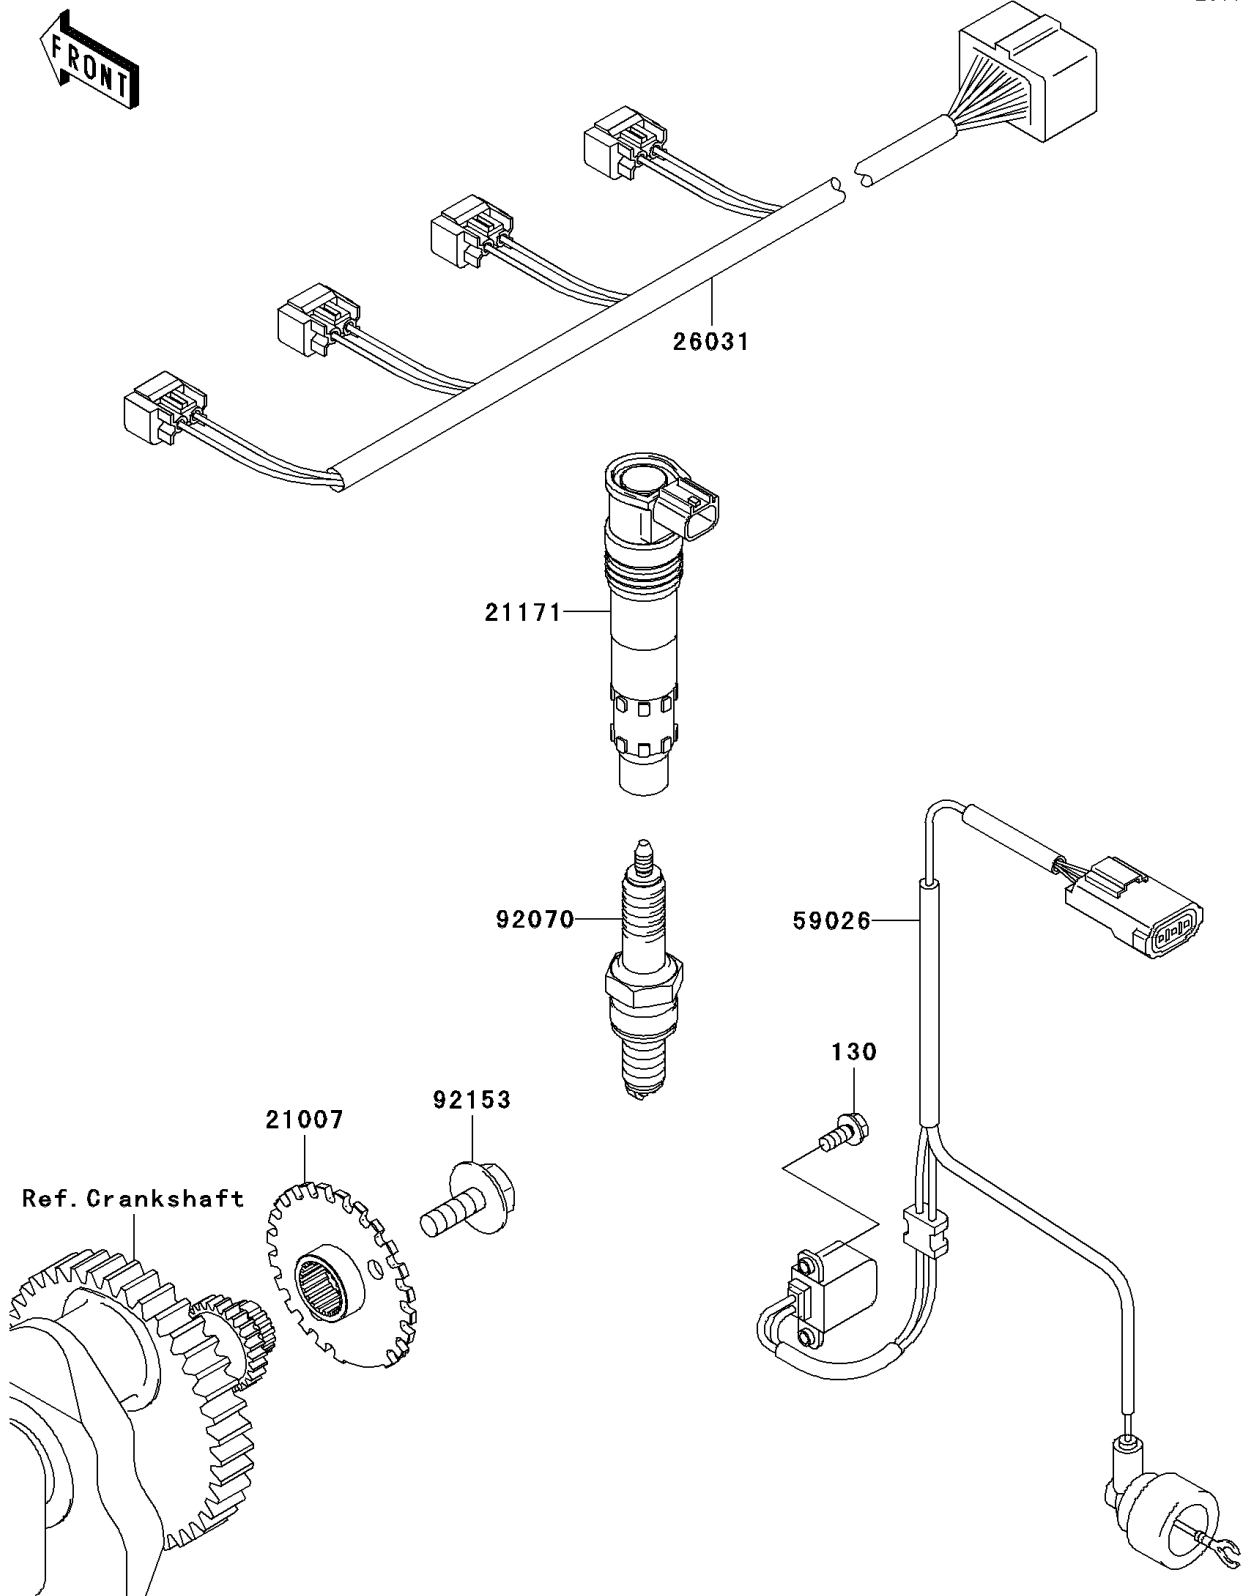

2008 Z1000 PARTS DIAGRAM

Ignition System

E1830

2008 Z1000 PARTS LIST

Ignition System

ITEM NAME	PART NUMBER	QUANTITY
BOLT-FLANGED,5X12 (Ref # 130)	130G0512	2
ROTOR (Ref # 21007)	21007-0081	1
COIL-ASSY-IGNITION (Ref # 21171)	21171-1286	4
HARNESS,E/G SUB (Ref # 26031)	26031-0541	1
COIL-PULSING (Ref # 59026)	59026-0014	1
PLUG-SPARK,CR9EIA(NGK) (Ref # 92070)	92070-0014	4
BOLT,FLANGED,8X23 (Ref # 92153)	92153-0549	1