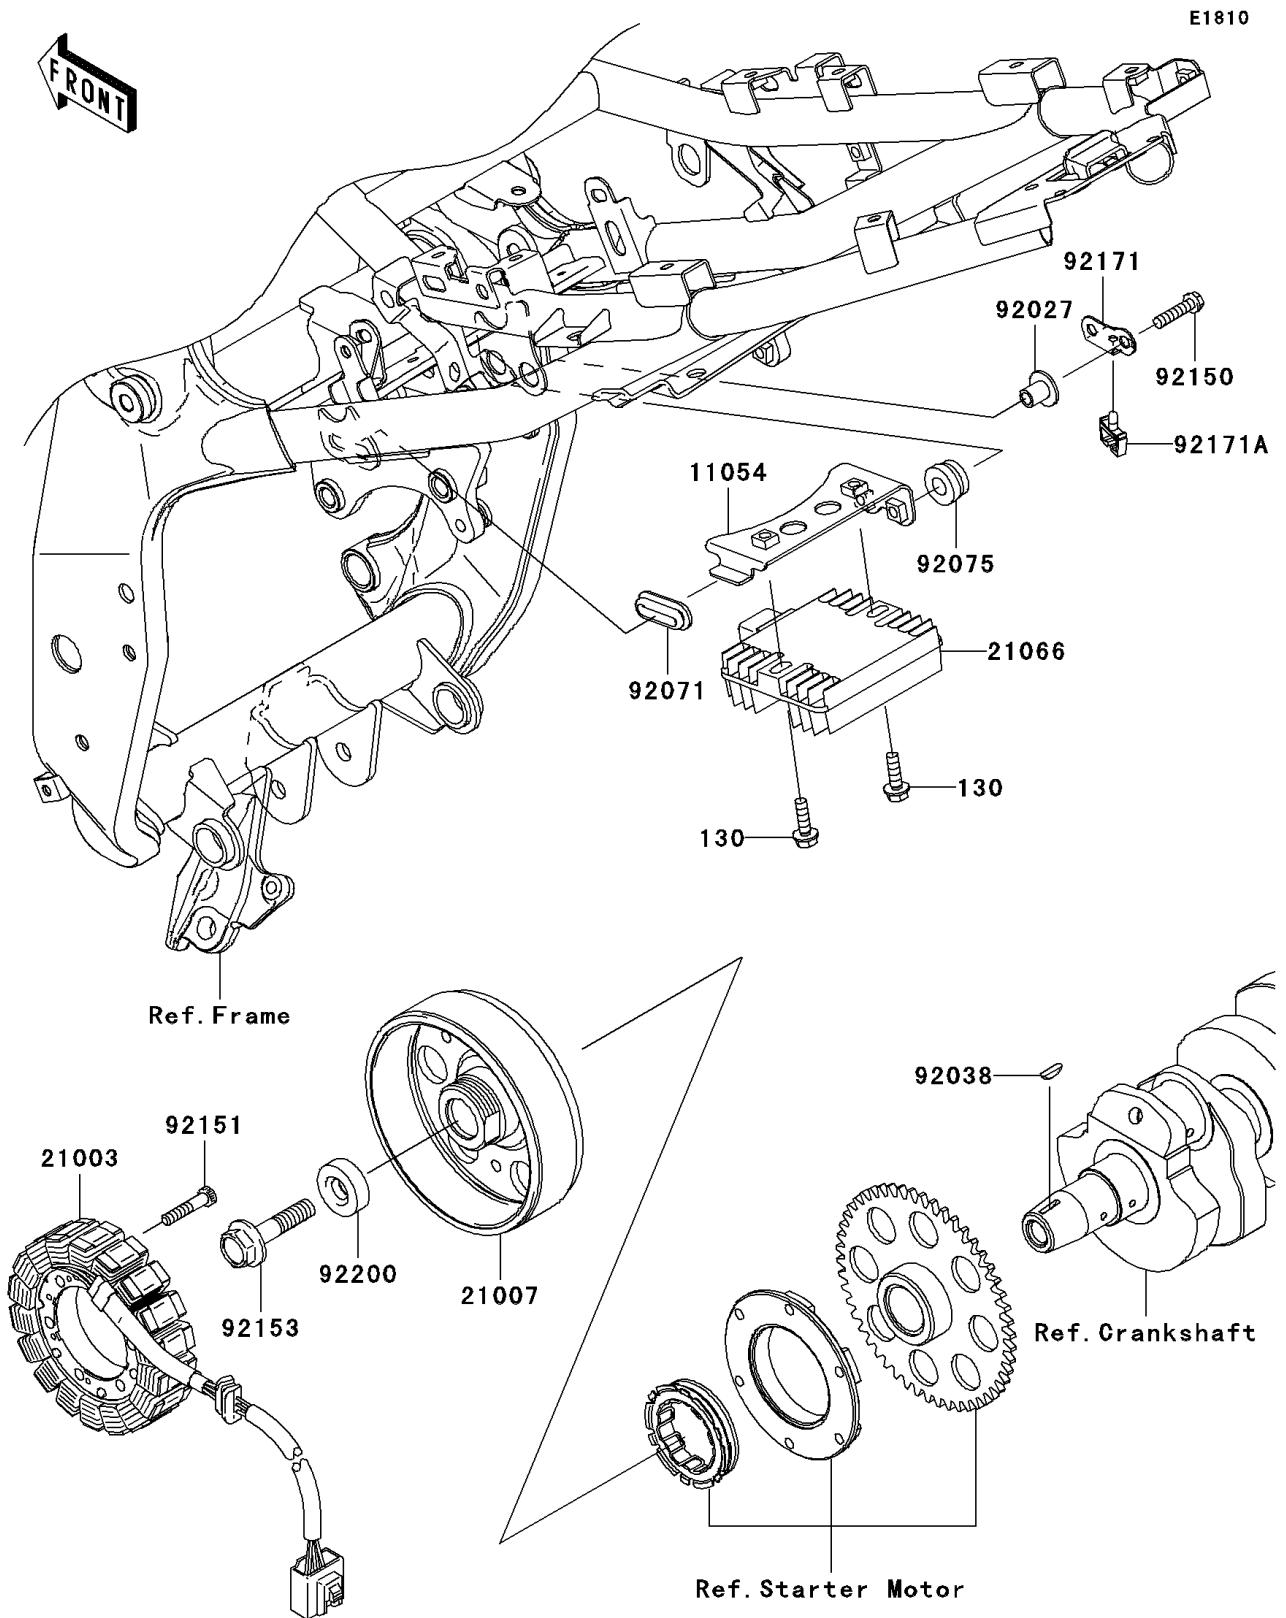

2008 Z1000 PARTS DIAGRAM

Generator

2008 Z1000 PARTS LIST

Generator

ITEM NAME	PART NUMBER	QUANTITY
BOLT-FLANGED,6X20 (Ref # 130)	130L0620	2
BRACKET,REGULATOR (Ref # 11054)	11054-0875	1
STATOR (Ref # 21003)	21003-0046	1
ROTOR (Ref # 21007)	21007-0021	1
REGULATOR-VOLTAGE (Ref # 21066)	21066-1127	1
COLLAR,L=14.1 (Ref # 92027)	92027-1920	2
KEY (Ref # 92038)	92038-1060	1
GROMMET (Ref # 92071)	92071-1187	1
DAMPER,RUBBER (Ref # 92075)	92075-1123	2
BOLT,FLANGED-SMALL,6X25 (Ref # 92150)	92150-1779	2
BOLT,6X30 (Ref # 92151)	92151-1626	4
BOLT,12X40 (Ref # 92153)	92153-1855	1
CLAMP (Ref # 92171)	92171-0930	1
CLAMP (Ref # 92171A)	92171-0931	1
WASHER,12X34X9 (Ref # 92200)	92200-0369	1