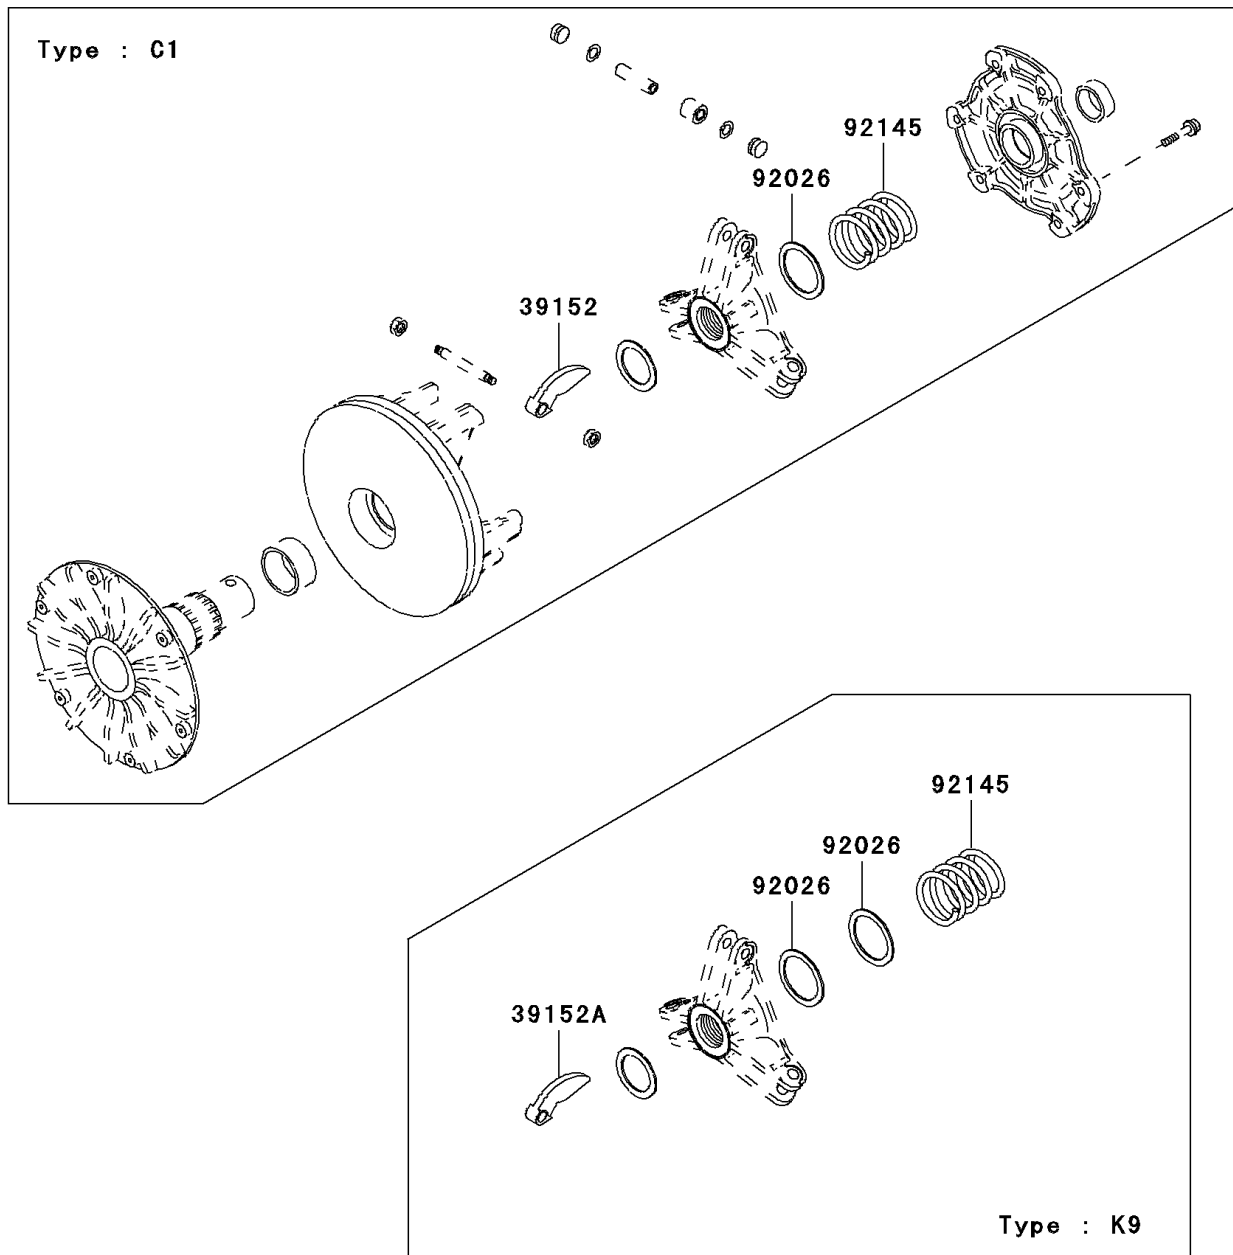

## 2001 Prairie 300 PARTS DIAGRAM

Optional Parts

F2890

(Ref. Drive Converter)

## 2001 Prairie 300 PARTS LIST

Optional Parts

ITEM NAME	PART NUMBER	QUANTITY
WEIGHT-RAMP,C1 (Ref # 39152)	39152-1066	1
WEIGHT-RAMP,K9 (Ref # 39152A)	39152-1070	1
SPACER,39X49.5X1.6 (Ref # 92026)	92026-1531	1
SPRING,BLACK (Ref # 92145)	92145-1228	1