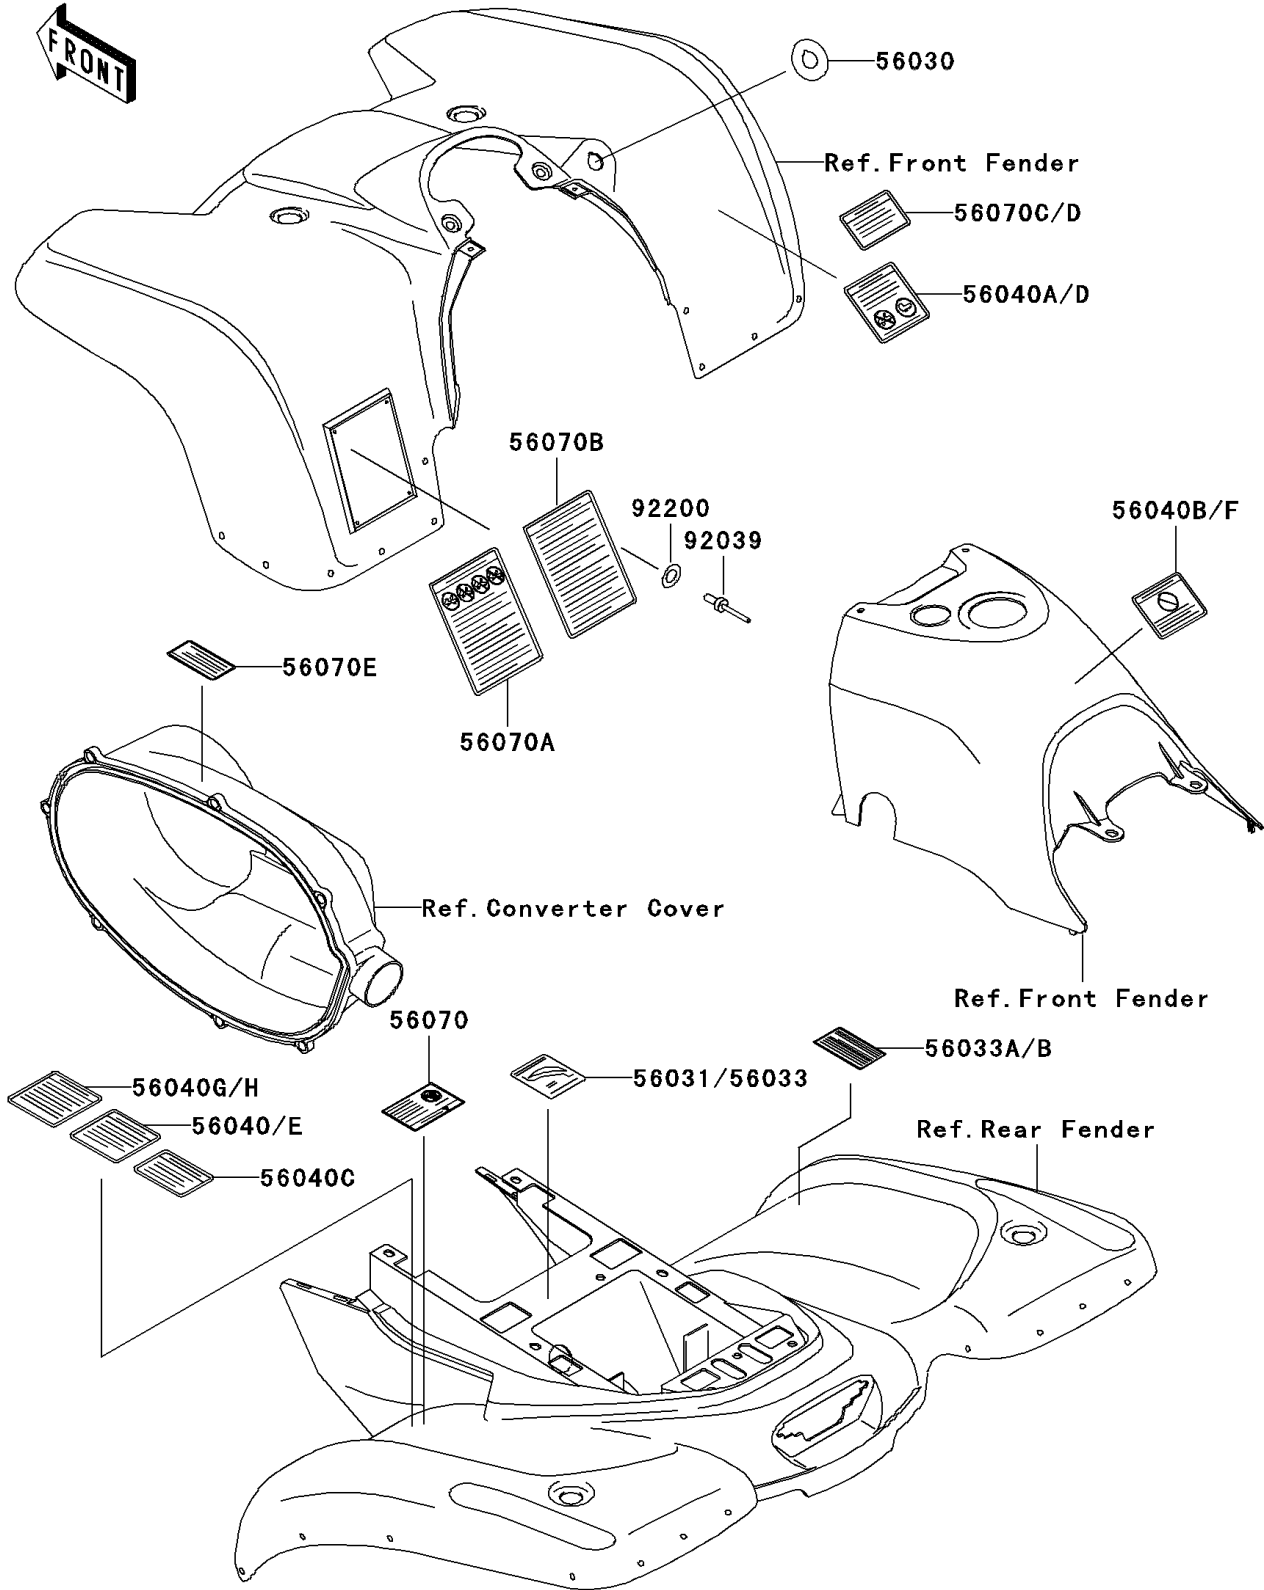

2001 Prairie 300 PARTS DIAGRAM

Labels

F2860

2001 Prairie 300 PARTS LIST

Labels

ITEM NAME	PART NUMBER	QUANTITY
LABEL,IGNITION SWITCH (Ref # 56030)	56030-1086	1
LABEL-MANUAL,DRIVE BELT INFO (Ref # 56033B)	56033-1248	1
LABEL-WARNING,TIRE PRESSURE (Ref # 56040)	56040-1257	1
LABEL-WARNING,TRANSPORT (Ref # 56040A)	56040-1261	1
LABEL-WARNING,UNDER 16 (Ref # 56040B)	56040-1276	1
LABEL-WARNING,MAX VEHICLE LOAD (Ref # 56040G)	56040-1331	1
LABEL-WARNING,SERIOUS INJURY (Ref # 56070A)	56070-1151	1
LABEL-WARNING,SHIFT LEVER (Ref # 56070C)	56070-1170	1
LABEL-WARNING,CVT COVER (Ref # 56070E)	56070-1269	1
RIVET,3.2X8 (Ref # 92039)	92039-3763	6
WASHER,3.5X8X1 (Ref # 92200)	92200-1251	6
LABEL-MANUAL,BATTERY VENT (Ref # 56031)	56031-1963	1
LABEL-MANUAL,BATTERY VENT (Ref # 56033)	56033-1057	1
LABEL-MANUAL,DRIVE BELT INFO (Ref # 56033A)	56033-1247	1
LABEL-WARNING,NO PASSENGER (Ref # 56040C)	56040-1280	1
LABEL-WARNING,TRANSPORT (Ref # 56040D)	56040-1283	1
LABEL-WARNING,TIRE PRESSURE (Ref # 56040E)	56040-1286	1
LABEL-WARNING,AGE (Ref # 56040F)	56040-1325	1
LABEL-WARNING,MAX VEHICLE LOAD (Ref # 56040H)	56040-1338	1
LABEL-WARNING,GENERAL (Ref # 56070B)	56070-1163	1
LABEL-WARNING,SHIFT LEVER(FRENCH) (Ref # 56070D)	56070-1179	1