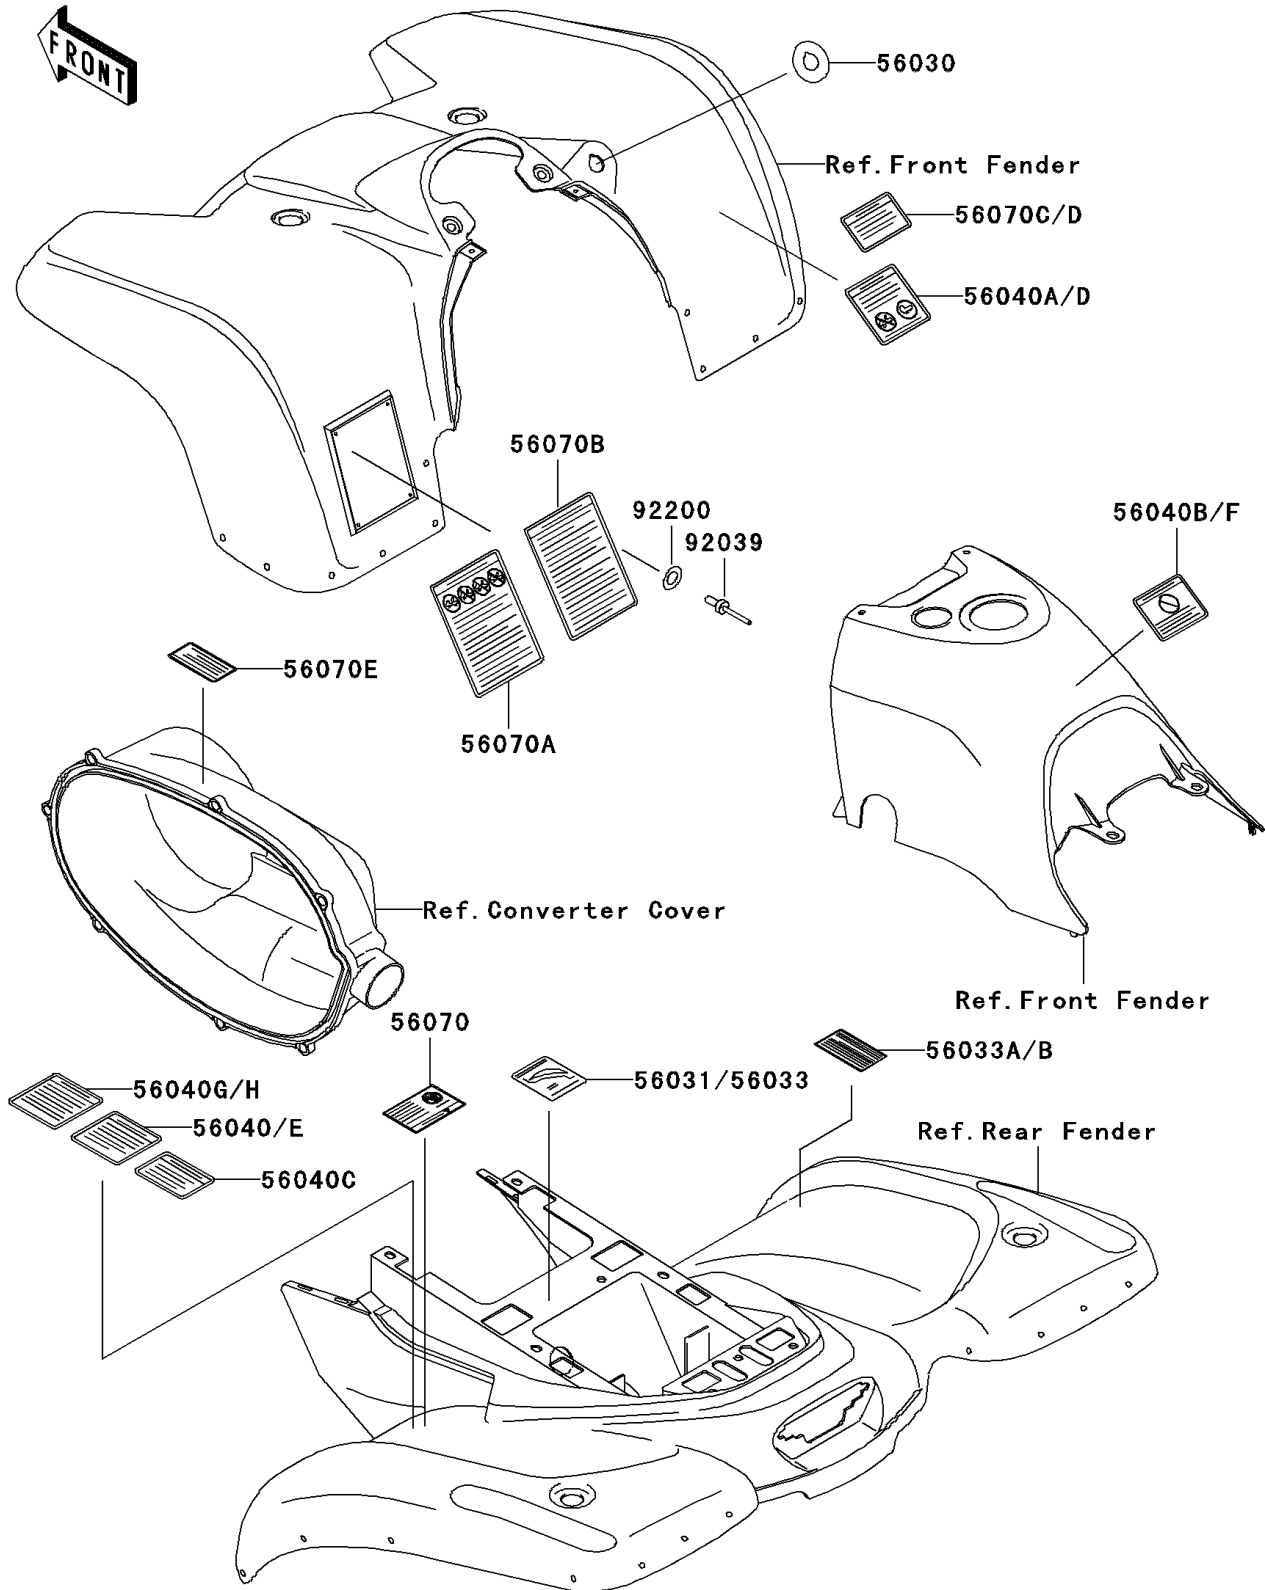

2001 Prairie 300 PARTS DIAGRAM

Labels

F2860

2001 Prairie 300 PARTS LIST

Labels

ITEM NAME	PART NUMBER	QUANTITY
LABEL,IGNITION SWITCH (Ref # 56030)	56030-1086	1
LABEL-MANUAL,DRIVE BELT INFO (Ref # 56033B)	56033-1248	1
LABEL-WARNING,TIRE PRESSURE (Ref # 56040)	56040-1257	1
LABEL-WARNING,TRANSPORT (Ref # 56040A)	56040-1261	1
LABEL-WARNING,UNDER 16 (Ref # 56040B)	56040-1276	1
LABEL-WARNING,MAX VEHICLE LOAD (Ref # 56040G)	56040-1331	1
LABEL-WARNING,SERIOUS INJURY (Ref # 56070A)	56070-1151	1
LABEL-WARNING,SHIFT LEVER (Ref # 56070C)	56070-1170	1
LABEL-WARNING,CVT COVER (Ref # 56070E)	56070-1269	1
RIVET,3.2X8 (Ref # 92039)	92039-3763	1
WASHER,3.5X8X1 (Ref # 92200)	92200-1251	1
LABEL-MANUAL,BATTERY VENT (Ref # 56031)	56031-1963	1
LABEL-MANUAL,BATTERY VENT (Ref # 56033)	56033-1057	1
LABEL-MANUAL,DRIVE BELT INFO (Ref # 56033A)	56033-1247	1
LABEL-WARNING,NO PASSENGER (Ref # 56040C)	56040-1280	1
LABEL-WARNING,TRANSPORT (Ref # 56040D)	56040-1283	1
LABEL-WARNING,TIRE PRESSURE (Ref # 56040E)	56040-1286	1
LABEL-WARNING,AGE (Ref # 56040F)	56040-1325	1
LABEL-WARNING,MAX VEHICLE LOAD (Ref # 56040H)	56040-1338	1
LABEL-WARNING,GENERAL (Ref # 56070B)	56070-1163	1
LABEL-WARNING,SHIFT LEVER(FRENCH) (Ref # 56070D)	56070-1179	1