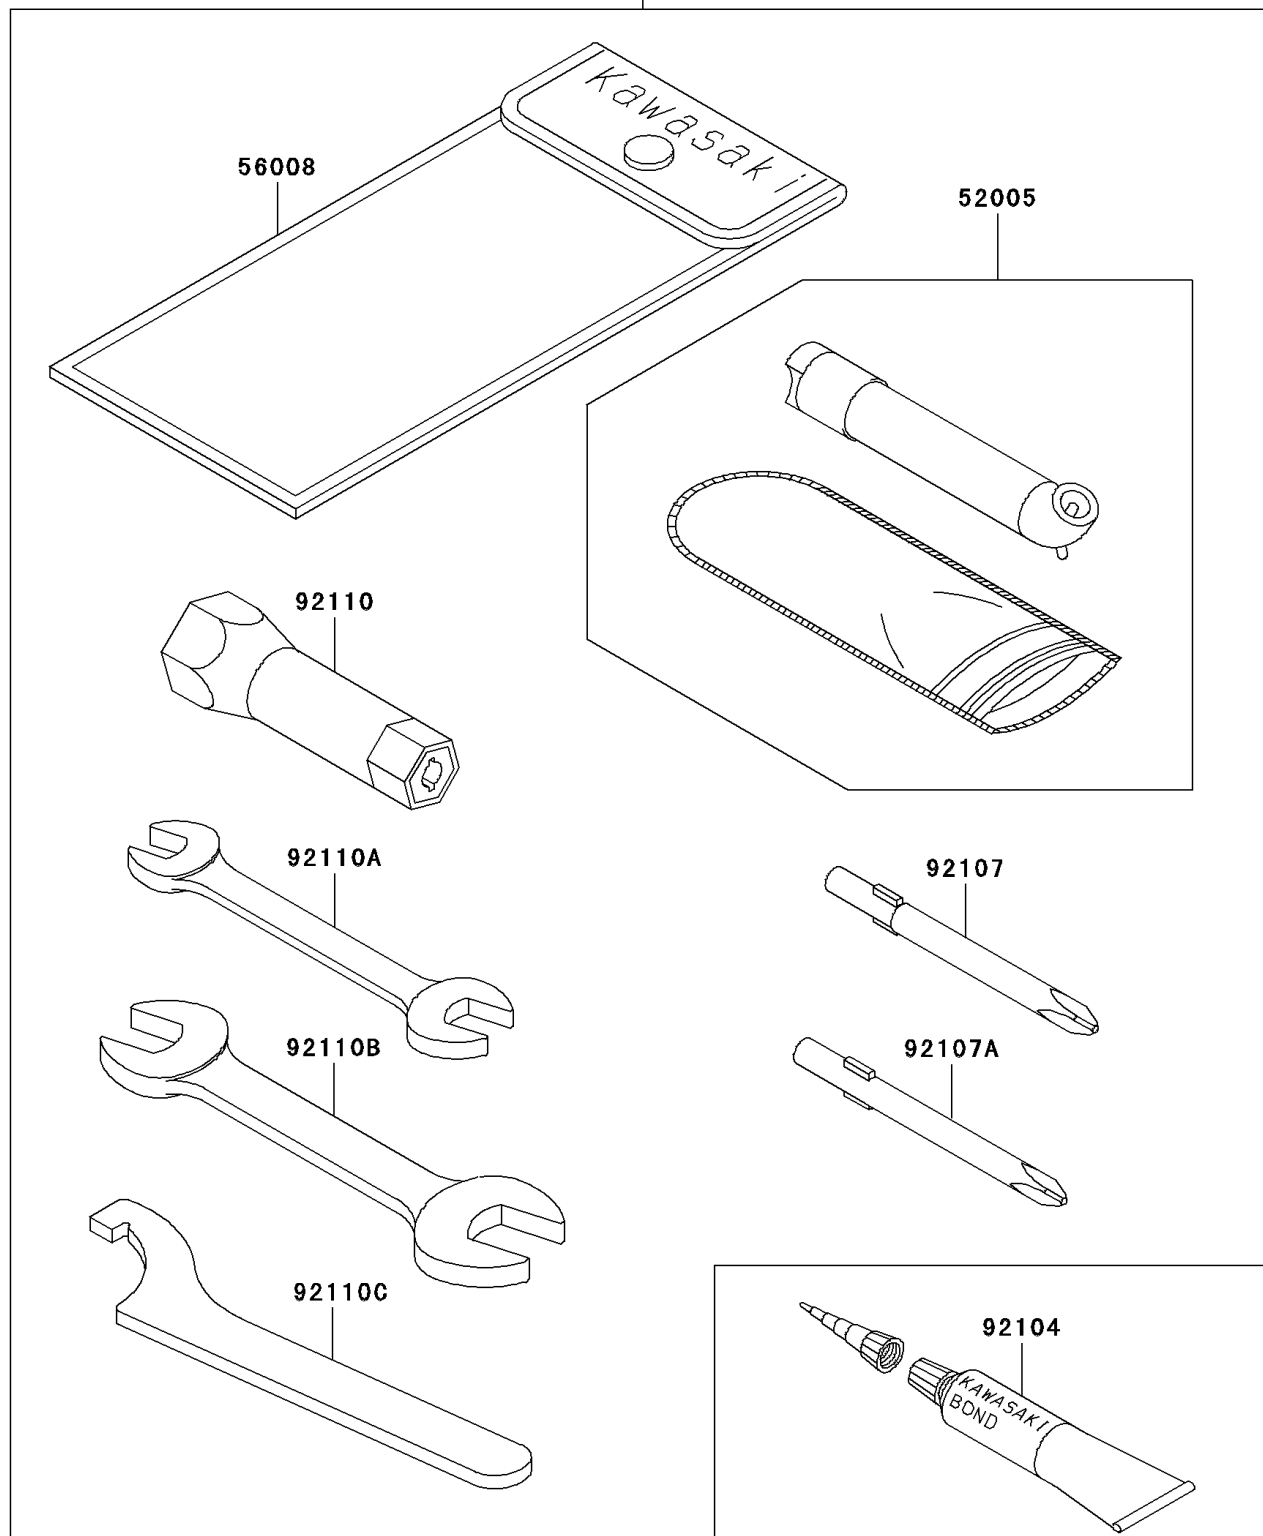

2001 Prairie 300 PARTS DIAGRAM

Owner's Tools

56007

F2810

2001 Prairie 300 PARTS LIST

Owner's Tools

ITEM NAME	PART NUMBER	QUANTITY
GAUGE,AIR (Ref # 52005)	52005-1082	1
TOOL-KIT (Ref # 56007)	56007-1407	1
BAG,TOOL (Ref # 56008)	56008-1007	1
GASKET-LIQUID,TUBE,100G,SILVER (Ref # 92104)	92104-002	1
TOOL-DRIVER,#3PHILLIPS (Ref # 92107)	92107-005	1
TOOL-DRIVER,#2PHILLIPS (Ref # 92107A)	92107-1053	1
TOOL-WRENCH,BOX,18MM (Ref # 92110)	92110-1109	1
TOOL-WRENCH,OPEN END,10X12 (Ref # 92110A)	92110-1152	1
TOOL-WRENCH,OPEN END,14X17 (Ref # 92110B)	92110-1153	1
TOOL-WRENCH,HOOK (Ref # 92110C)	92110-1173	1