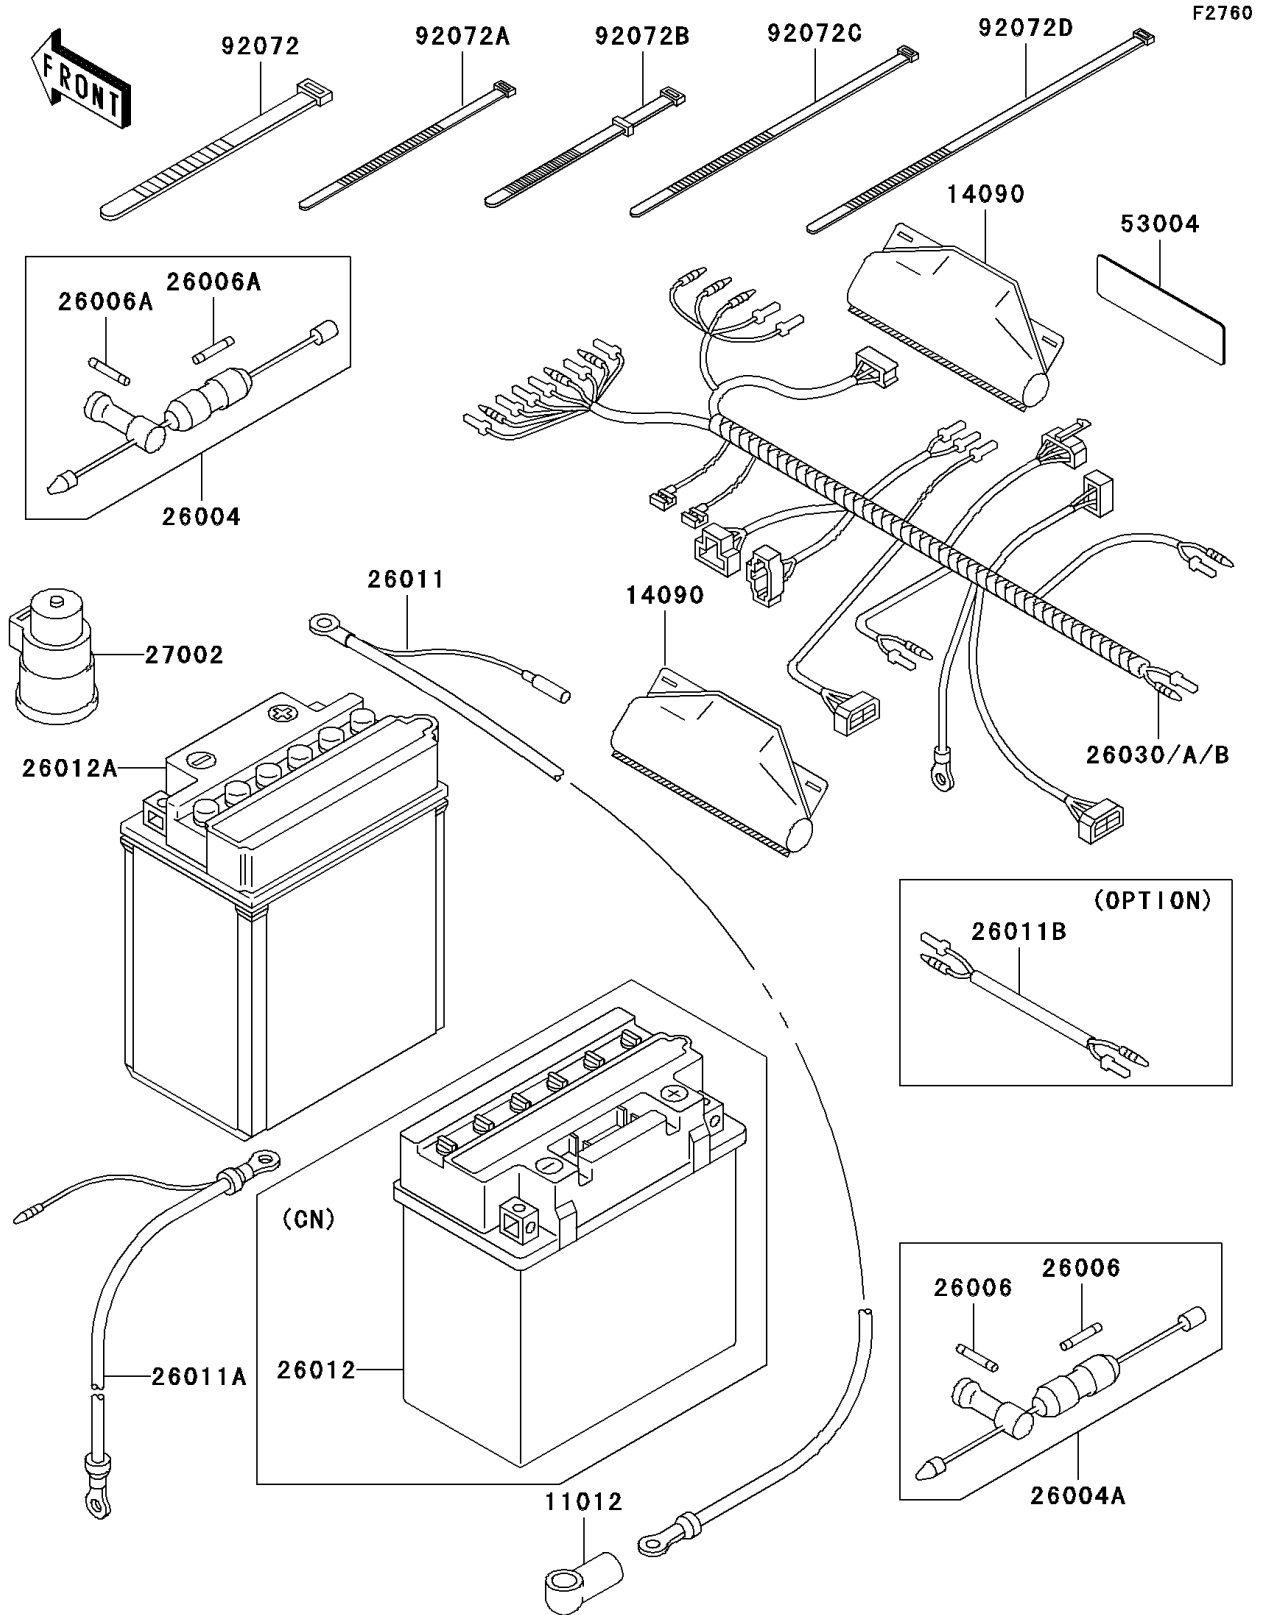

2001 Prairie 300 PARTS DIAGRAM

Chassis Electrical Equipment

2001 Prairie 300 PARTS LIST

Chassis Electrical Equipment

ITEM NAME	PART NUMBER	QUANTITY
CAP,TERMINAL (Ref # 11012)	11012-1354	1
COVER,COUPLER (Ref # 14090)	14090-1331	4
FUSE-ASSY (Ref # 26004)	26004-1114	1
FUSE-ASSY (Ref # 26004A)	26004-3715	1
FUSE,30A,L=30 (Ref # 26006)	26006-1059	2
FUSE,5A,L=30 (Ref # 26006A)	26006-1074	2
WIRE-LEAD,BATTERY(+) (Ref # 26011)	26011-1513	1
WIRE-LEAD,BATTERY(-) (Ref # 26011A)	26011-1637	1
WIRE-LEAD,ACCESSORY CONNECT (Ref # 26011B)	26011-1763	AR
HARNESS,MAIN (Ref # 26030B)	26030-1786	1
RELAY-ASSY (Ref # 27002)	27002-1095	1
MAT (Ref # 53004)	53004-1070	1
BAND,L=123 (Ref # 92072)	92072-030	4
BAND,L=149 (Ref # 92072A)	92072-031	3
BAND,L=186 (Ref # 92072B)	92072-056	2
BAND,L=292.1 (Ref # 92072D)	92072-3509	2
BATTERY,YB16CL-B,12V 19AH (Ref # 26012)	26012-1384	1
BATTERY,YB14A-A2,12V 14AH (Ref # 26012A)	26012-1388	1
BAND,L=188 (Ref # 92072C)	92072-1239	18
BAND,L=188 (Ref # 92072C)	92072-1239	19