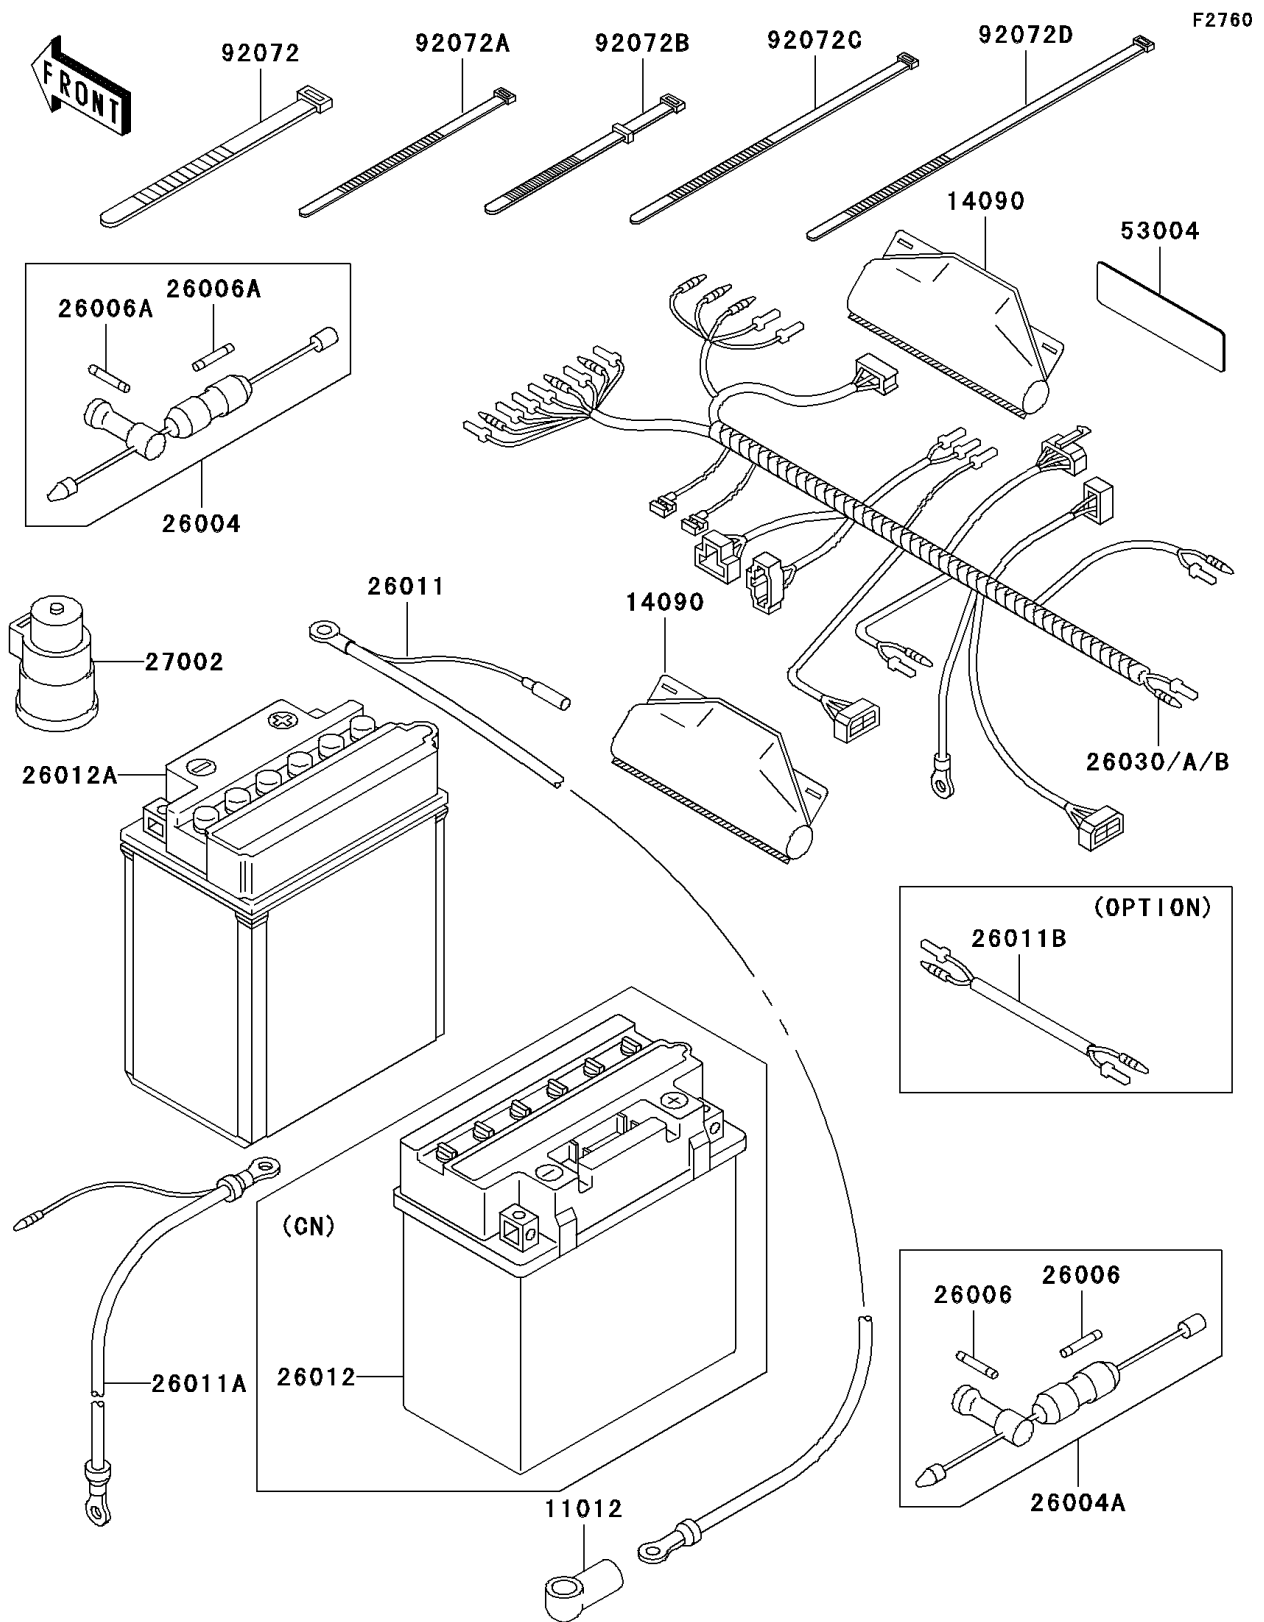

2001 Prairie 300 PARTS DIAGRAM

Chassis Electrical Equipment

2001 Prairie 300 PARTS LIST

Chassis Electrical Equipment

ITEM NAME	PART NUMBER	QUANTITY
CAP,TERMINAL (Ref # 11012)	11012-1354	1
COVER,COUPLER (Ref # 14090)	14090-1331	1
FUSE-ASSY (Ref # 26004)	26004-1114	1
FUSE-ASSY (Ref # 26004A)	26004-3715	1
FUSE,30A,L=30 (Ref # 26006)	26006-1059	1
FUSE,5A,L=30 (Ref # 26006A)	26006-1074	1
WIRE-LEAD,BATTERY(+) (Ref # 26011)	26011-1513	1
WIRE-LEAD,BATTERY(-) (Ref # 26011A)	26011-1637	1
WIRE-LEAD,ACCESSORY CONNECT (Ref # 26011B)	26011-1763	1
HARNESS,MAIN (Ref # 26030B)	26030-1786	1
RELAY-ASSY (Ref # 27002)	27002-1095	1
MAT (Ref # 53004)	53004-1070	1
BAND,L=123 (Ref # 92072)	92072-030	1
BAND,L=149 (Ref # 92072A)	92072-031	1
BAND,L=186 (Ref # 92072B)	92072-056	1
BAND,L=292.1 (Ref # 92072D)	92072-3509	1
BATTERY,YB16CL-B,12V 19AH (Ref # 26012)	26012-1384	1
BATTERY,YB14A-A2,12V 14AH (Ref # 26012A)	26012-1388	1
BAND,L=188 (Ref # 92072C)	92072-1239	2