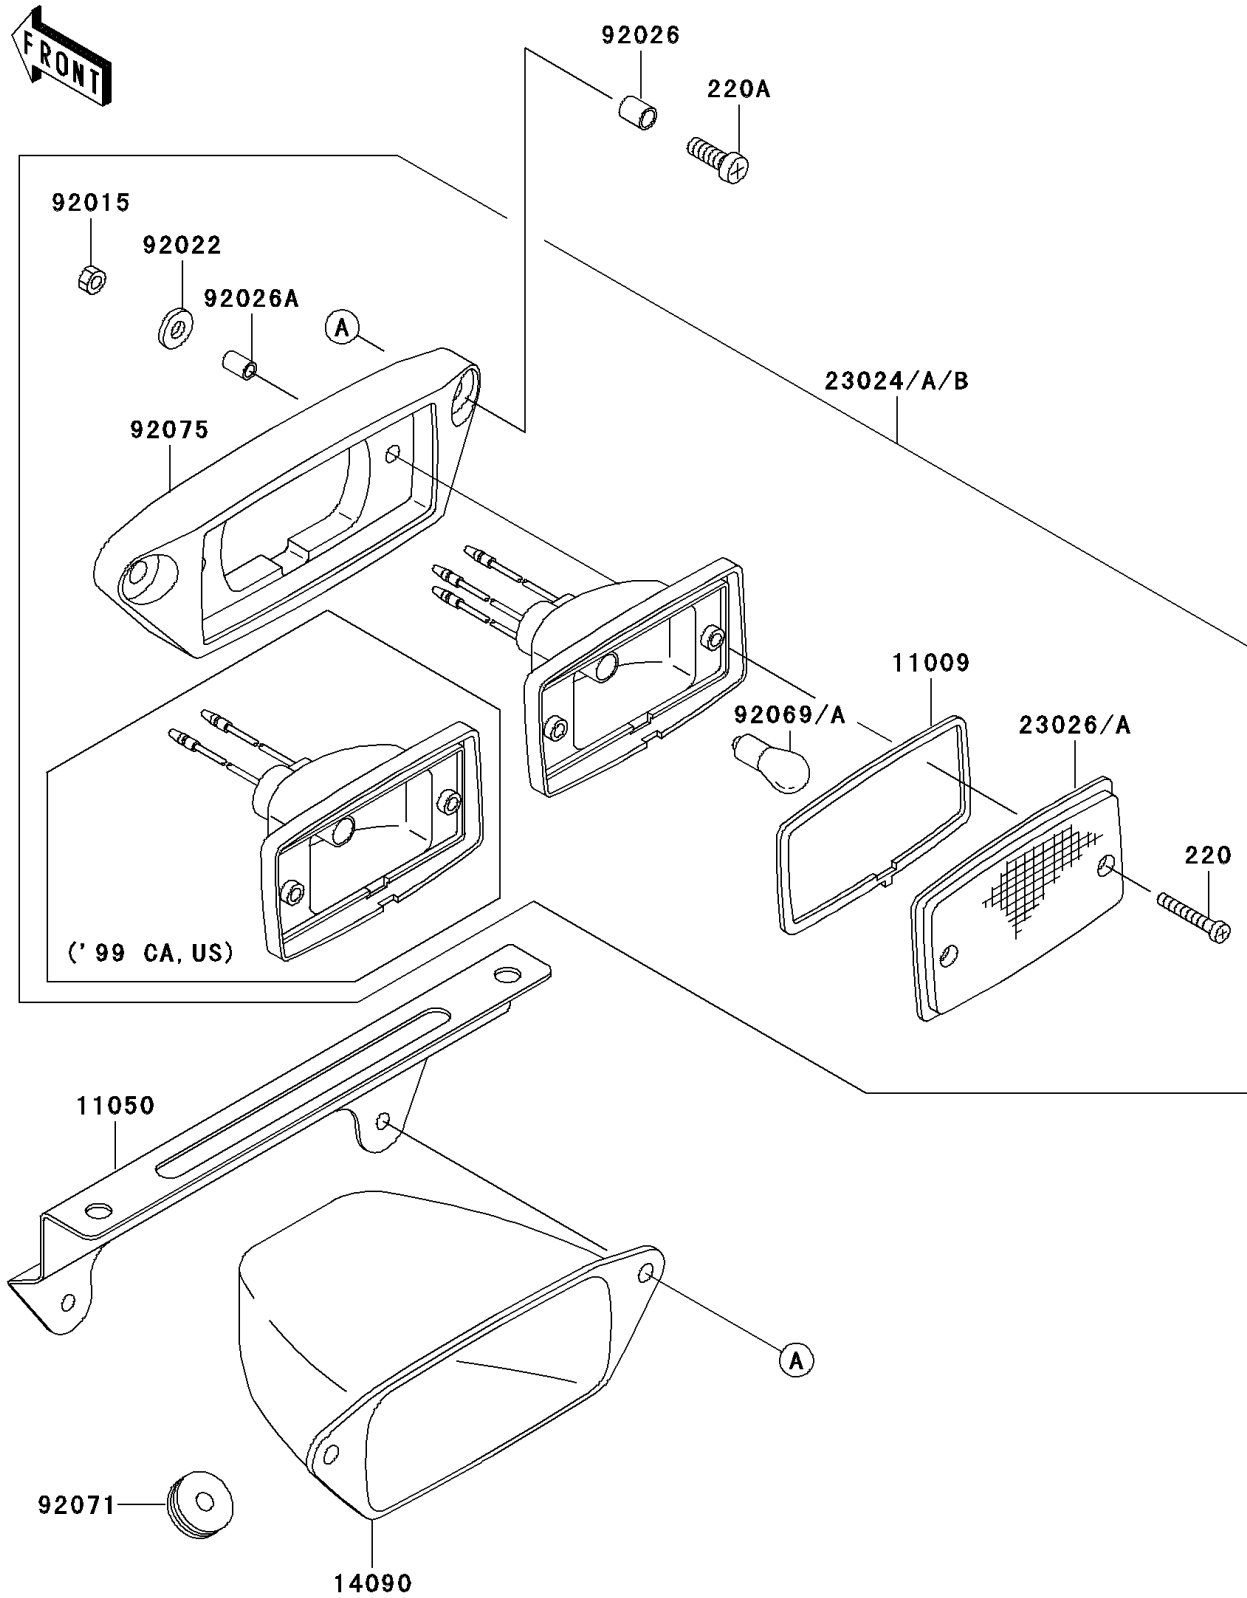

2001 Prairie 300 PARTS DIAGRAM

Taillight(s)

F2720

2001 Prairie 300 PARTS LIST

Taillight(s)

ITEM NAME	PART NUMBER	QUANTITY
SCREW-PAN-CROS,4X30 (Ref # 220)	220C0430	1
SCREW-PAN-CROS,6X20,BLACK (Ref # 220A)	220C0620	1
GASKET,TAIL LAMP (Ref # 11009)	11009-4004	1
BRACKET,TAIL LAMP (Ref # 11050)	11050-1718	1
COVER,TAIL LAMP (Ref # 14090)	14090-1911	1
LAMP-ASSY-TAIL (Ref # 23024B)	23024-1131	1
LENS,TAIL LAMP (Ref # 23026)	23026-1239	1
NUT,4MM (Ref # 92015)	92015-1550	1
WASHER,PLAIN,4MM (Ref # 92022)	92022-1762	1
SPACER,6.3X8.3X10 (Ref # 92026)	92026-1260	1
SPACER,4.5X6.5X10 (Ref # 92026A)	92026-1261	1
BULB,12V 27/8W (Ref # 92069)	92069-059	1
GROMMET,SENSOR LEAD (Ref # 92071)	92071-1058	1
DAMPER,TAIL LAMP (Ref # 92075)	92075-1782	1