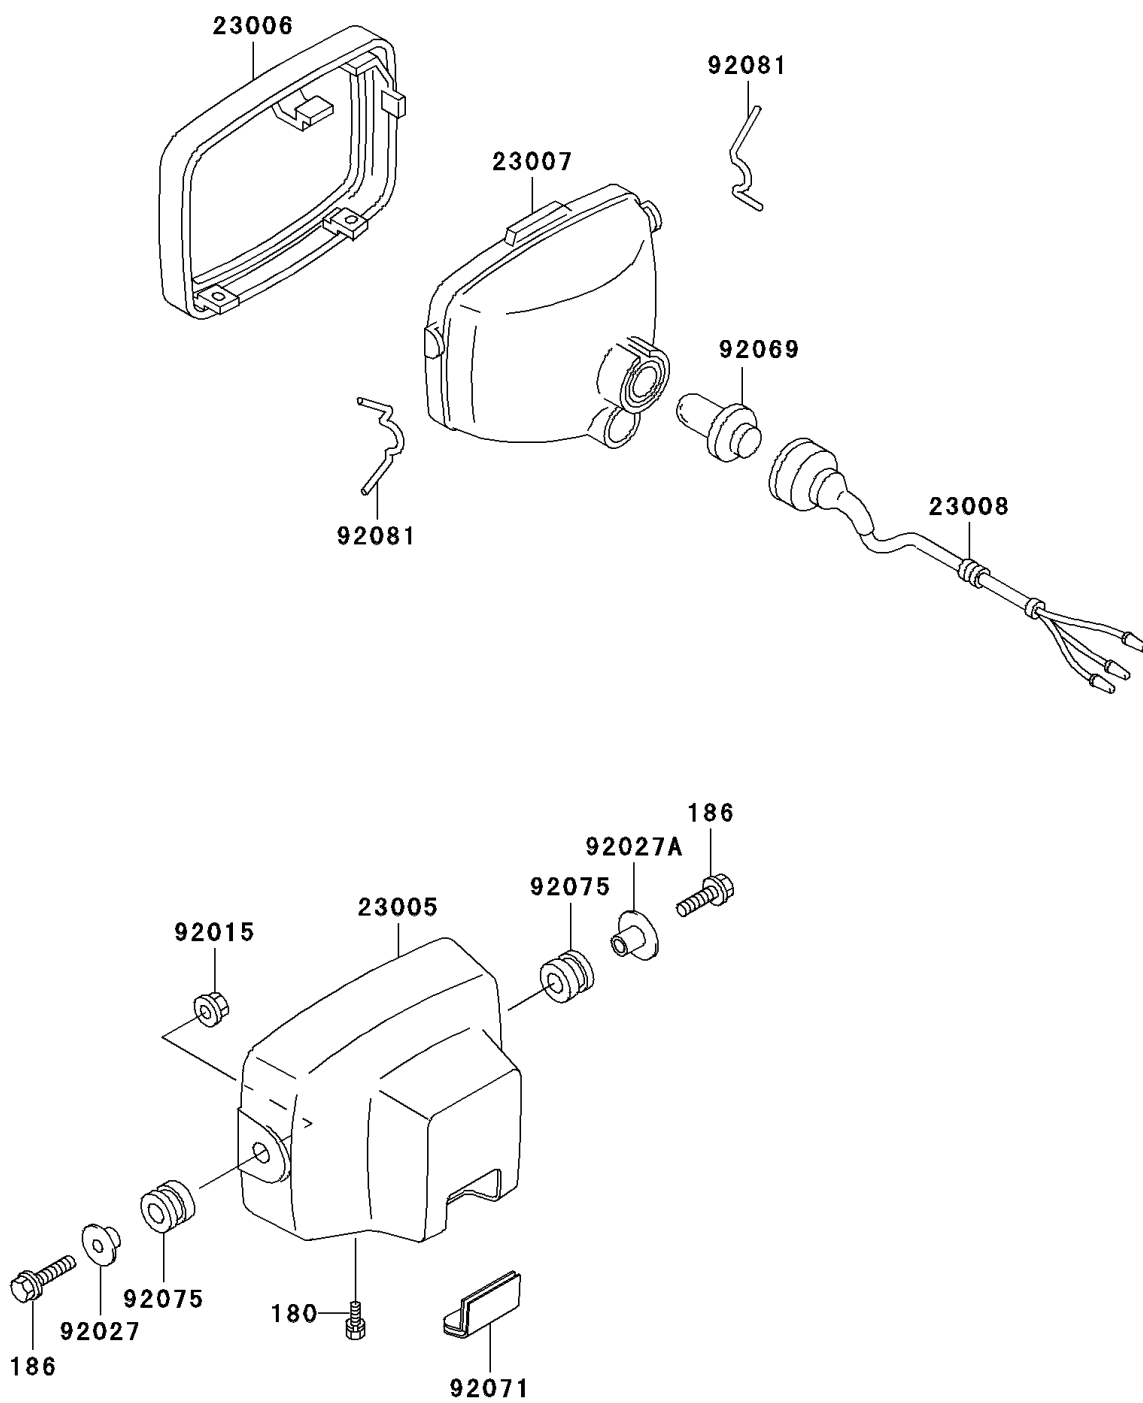

## 2001 Prairie 300 PARTS DIAGRAM

Headlight(s)

F2710

## 2001 Prairie 300 PARTS LIST

Headlight(s)

ITEM NAME	PART NUMBER	QUANTITY
BOLT-UPSET-WS,5X12 (Ref # 180)	180C0512	1
BOLT-UPSET-WP,6X30 (Ref # 186)	186B0630	1
RIM-LAMP (Ref # 23006)	23006-1058	1
LENS-COMP,HEAD LAMP (Ref # 23007)	23007-1274	1
SOCKET-ASSY,HEAD LAMP (Ref # 23008)	23008-1357	1
NUT,FLANGED,6MM (Ref # 92015)	92015-1367	1
COLLAR,L=9.6 (Ref # 92027)	92027-1045	1
COLLAR,L=13.1 (Ref # 92027A)	92027-251	1
BULB,12V 25/25W (Ref # 92069)	92069-1010	1
GROMMET,HEAD LAMP (Ref # 92071)	92071-1205	1
DAMPER (Ref # 92075)	92075-277	1
SPRING (Ref # 92081)	92081-1421	1