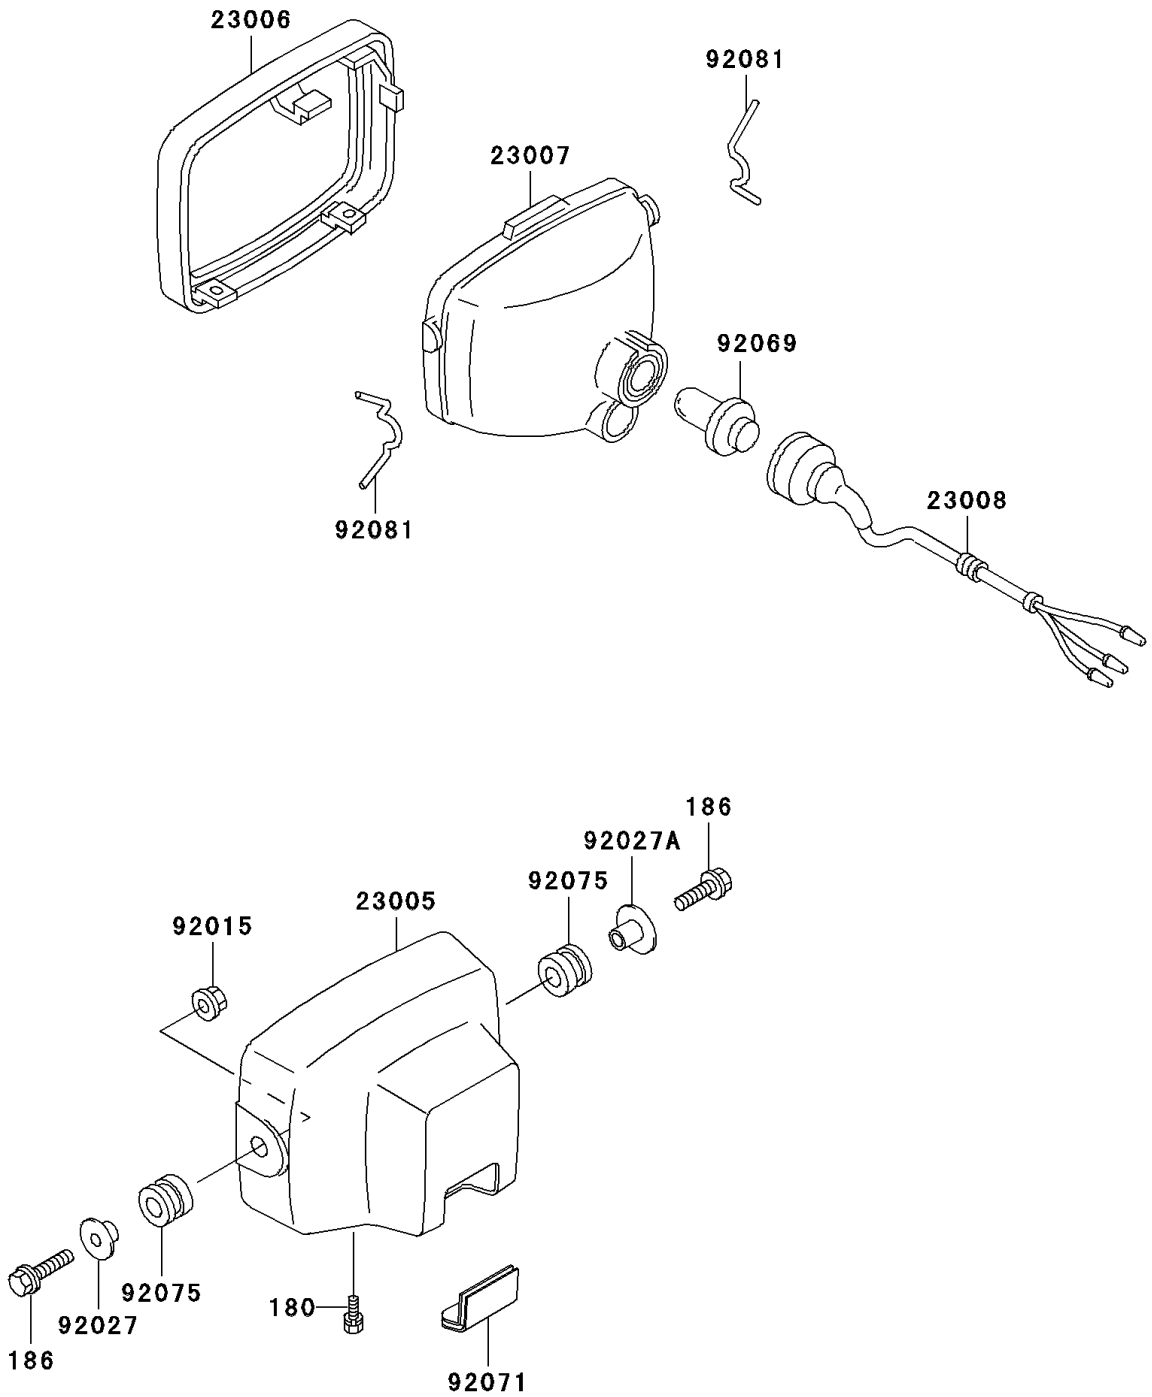

2001 Prairie 300 PARTS DIAGRAM

Headlight(s)

F2710

2001 Prairie 300 PARTS LIST

Headlight(s)

ITEM NAME	PART NUMBER	QUANTITY
BOLT-UPSET-WS,5X12 (Ref # 180)	180C0512	4
BOLT-UPSET-WP,6X30 (Ref # 186)	186B0630	4
RIM-LAMP (Ref # 23006)	23006-1058	2
LENS-COMP,HEAD LAMP (Ref # 23007)	23007-1274	2
SOCKET-ASSY,HEAD LAMP (Ref # 23008)	23008-1357	2
NUT,FLANGED,6MM (Ref # 92015)	92015-1367	2
COLLAR,L=9.6 (Ref # 92027)	92027-1045	2
COLLAR,L=13.1 (Ref # 92027A)	92027-251	2
BULB,12V 25/25W (Ref # 92069)	92069-1010	2
GROMMET,HEAD LAMP (Ref # 92071)	92071-1205	2
DAMPER (Ref # 92075)	92075-277	4
SPRING (Ref # 92081)	92081-1421	4