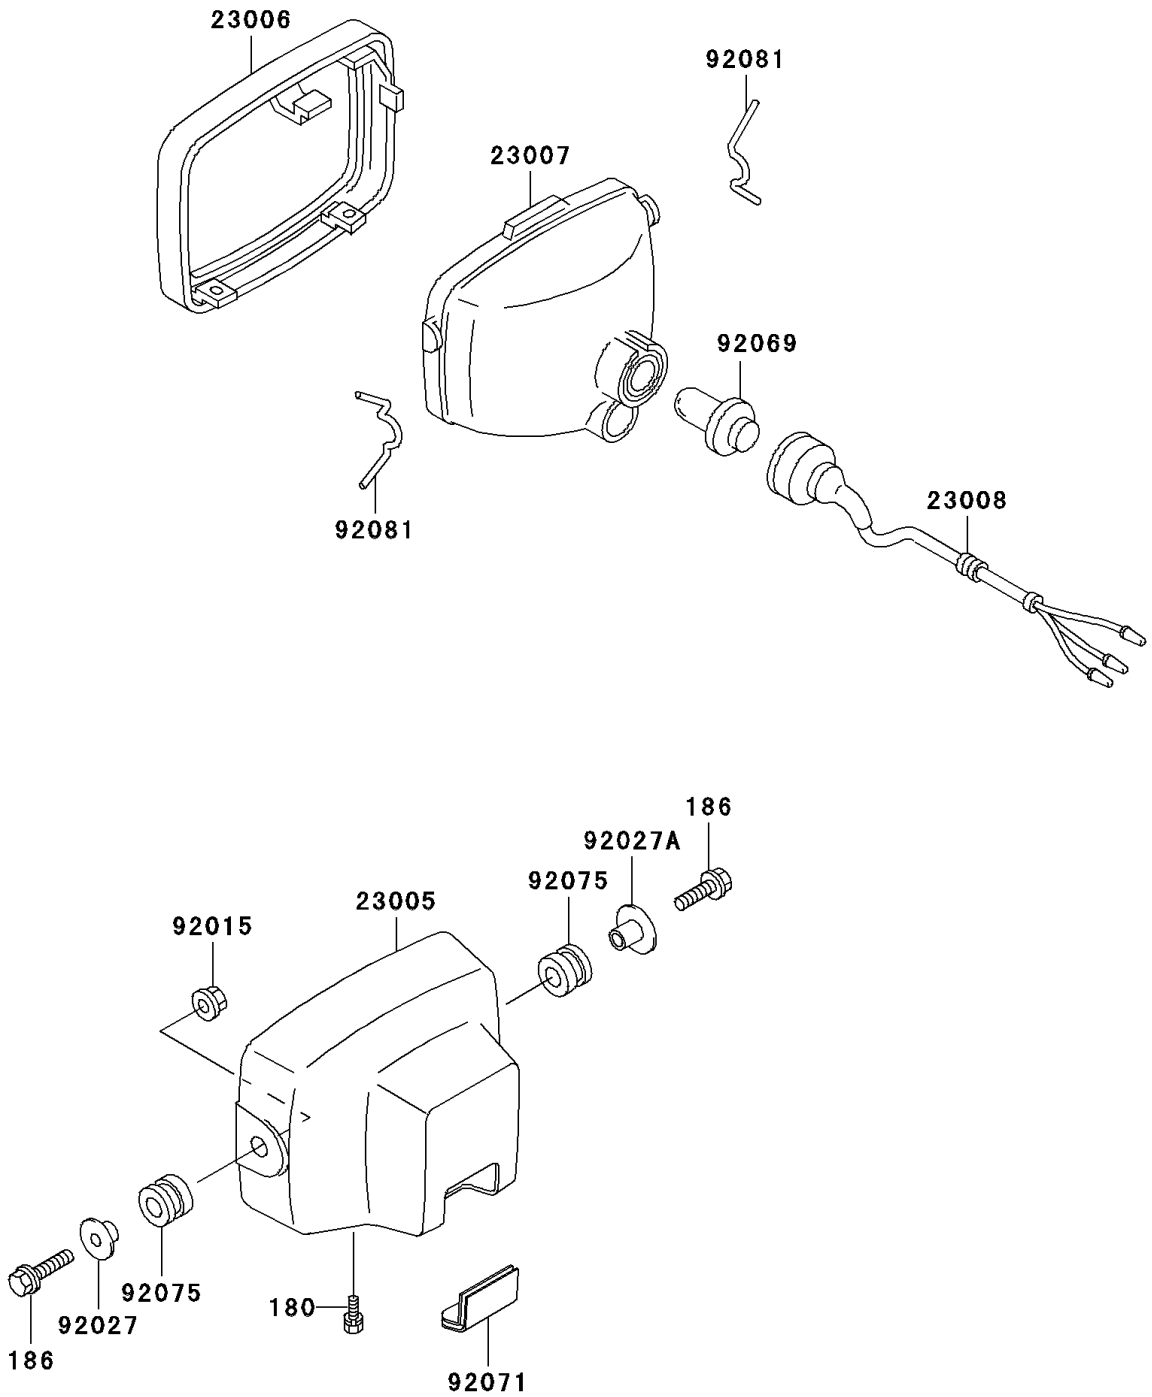

# 2001 Prairie 300 PARTS DIAGRAM

Headlight(s)

F2710

## 2001 Prairie 300 PARTS LIST

### Headlight(s)

ITEM NAME	PART NUMBER	QUANTITY
BOLT-UPSET-WS,5X12 (Ref # 180)	180C0512	4
BOLT-UPSET-WP,6X30 (Ref # 186)	186B0630	4
RIM-LAMP (Ref # 23006)	23006-1058	2
LENS-COMP,HEAD LAMP (Ref # 23007)	23007-1274	2
SOCKET-ASSY,HEAD LAMP (Ref # 23008)	23008-1357	2
NUT,FLANGED,6MM (Ref # 92015)	92015-1367	2
COLLAR,L=9.6 (Ref # 92027)	92027-1045	2
COLLAR,L=13.1 (Ref # 92027A)	92027-251	2
BULB,12V 25/25W (Ref # 92069)	92069-1010	2
GROMMET,HEAD LAMP (Ref # 92071)	92071-1205	2
DAMPER (Ref # 92075)	92075-277	4
SPRING (Ref # 92081)	92081-1421	4