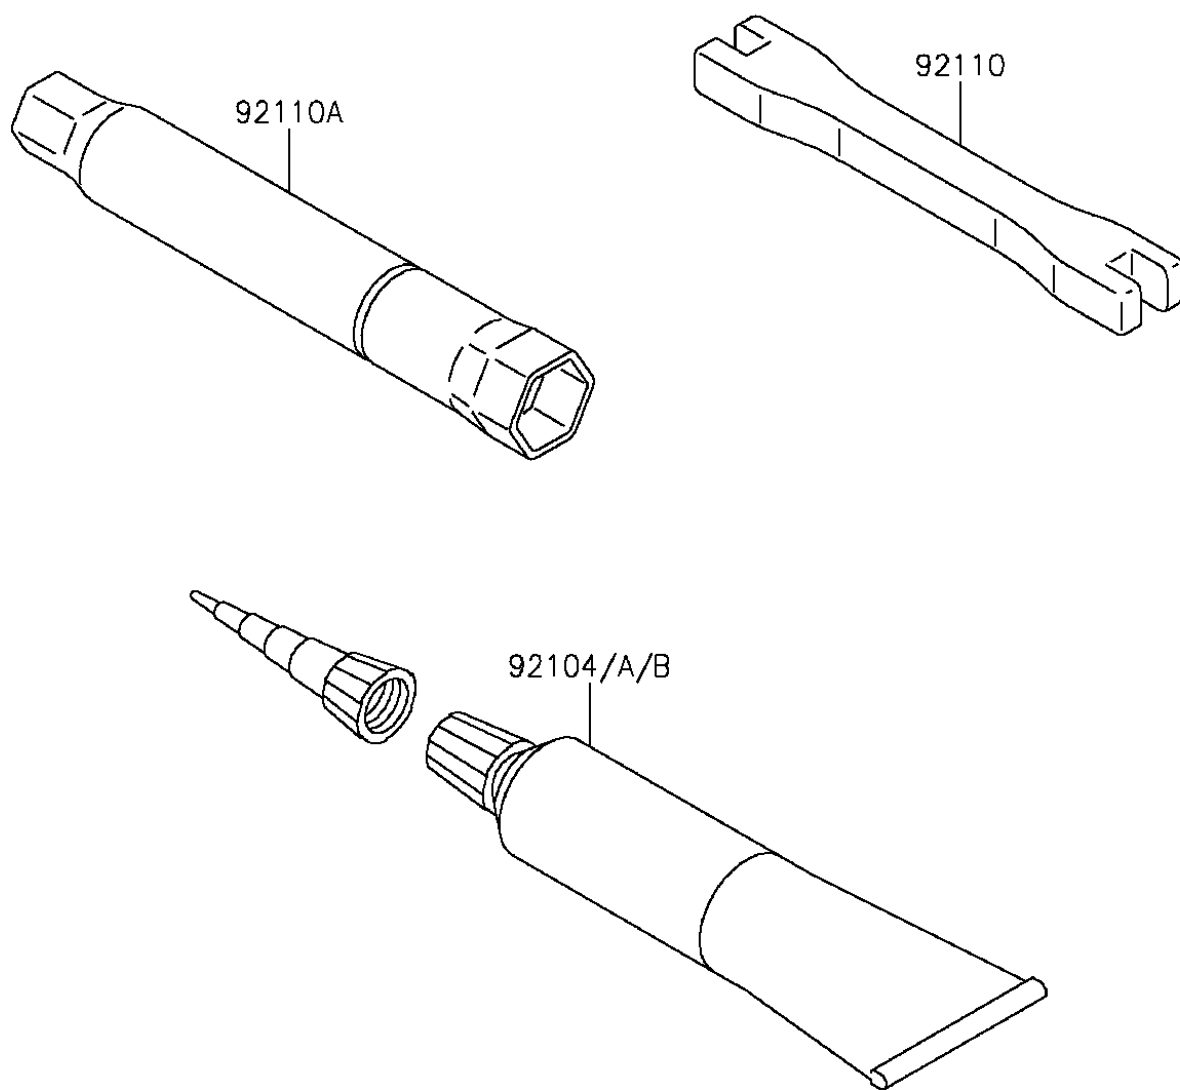

2016 KX™250F PARTS DIAGRAM

Owner's Tools

F2810

2016 KX™250F PARTS LIST

Owner's Tools

ITEM NAME	PART NUMBER	QUANTITY
GASKET-LIQUID,TB1211F,CLEAR (Ref # 92104)	92104-0004	1
GASKET-LIQUID,TB1216,GRAY (Ref # 92104A)	92104-1063	1
GASKET-LIQUID,TB1216B,BLACK (Ref # 92104B)	92104-1064	1
TOOL-WRENCH,NIPPLE,6X8 (Ref # 92110)	92110-0004	1
TOOL-WRENCH,BOX,16MM (Ref # 92110A)	92110-0005	1