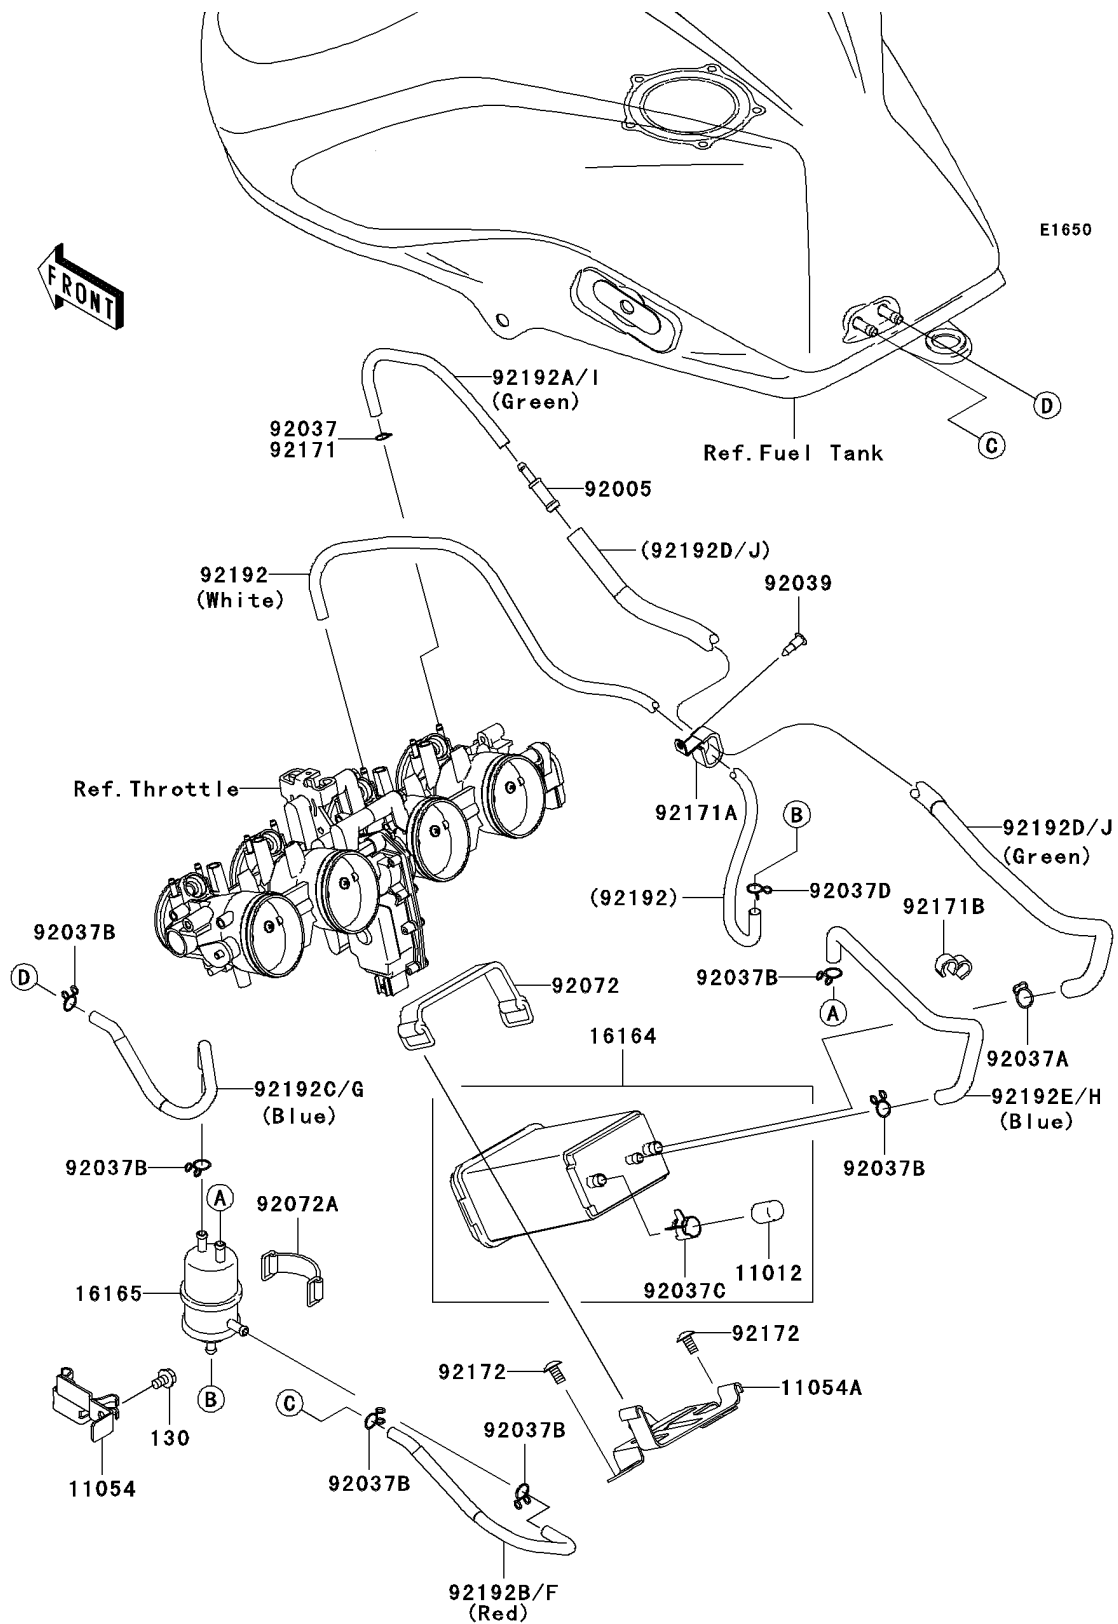

2007 Z1000 PARTS DIAGRAM

Fuel Evaporative System(CA)

2007 Z1000 PARTS LIST

Fuel Evaporative System(CA)

ITEM NAME	PART NUMBER	QUANTITY
CAP,CANISTER (Ref # 11012)	11012-1388	1
BRACKET,SEPARATOR (Ref # 11054)	11054-0506	1
BRACKET,CANISTER (Ref # 11054A)	11054-0867	1
CANISTER (Ref # 16164)	16164-1054	1
SEPARATOR (Ref # 16165)	16165-1001	1
FITTING (Ref # 92005)	92005-0032	1
CLAMP,TUBE (Ref # 92037)	92037-010	1
CLAMP,HOSE (Ref # 92037A)	92037-1104	1
CLAMP,TUBE (Ref # 92037B)	92037-147	1
CLAMP,CANISTER (Ref # 92037C)	92037-1512	1
CLAMP (Ref # 92037D)	92037-1712	1
RIVET (Ref # 92039)	92039-0023	1
BAND (Ref # 92072)	92072-1384	1
BAND,L=50 (Ref # 92072A)	92072-1419	1
CLAMP (Ref # 92171A)	92171-0788	1
CLAMP (Ref # 92171B)	92171-1184	1
SCREW,6X12 (Ref # 92172)	92172-0219	1
TUBE,THROTTLE-SEPARATOR,WHITE (Ref # 92192)	92192-0008	1
TUBE,FITTING-THROBO,GREEN TAPE (Ref # 92192A)	92192-0281	1
TUBE,TANK-SEPARATOR,RED (Ref # 92192B)	92192-0339	1
TUBE,TANK-SEPARATOR,BLUE (Ref # 92192C)	92192-0340	1
BOLT-FLANGED,6X10 (Ref # 130)	130G0610	1
TUBE,CANISTER-THROBO,GREEN (Ref # 92192D)	92192-0341	1
TUBE,CANISTER-SEPARATOR,BLUE (Ref # 92192E)	92192-0342	1