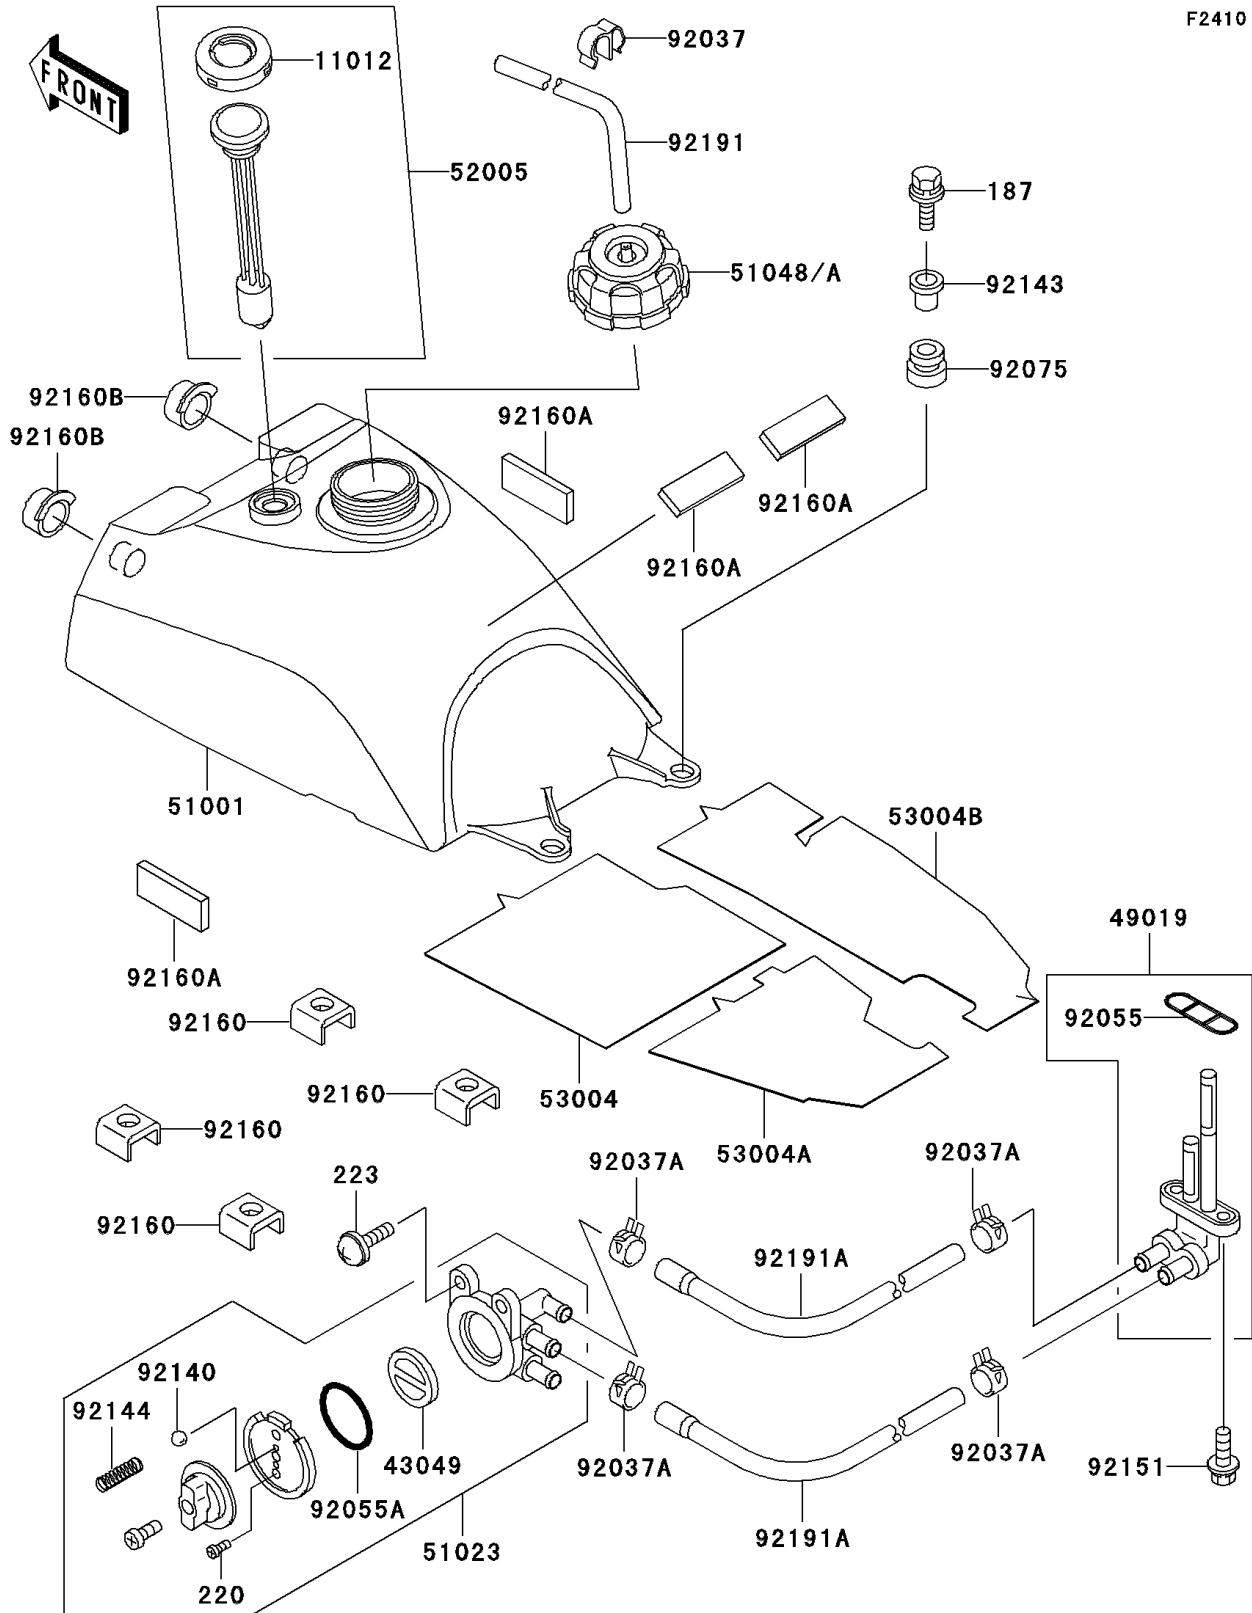

## 2001 Prairie 300 PARTS DIAGRAM

Fuel Tank

F2410

## 2001 Prairie 300 PARTS LIST

Fuel Tank

ITEM NAME	PART NUMBER	QUANTITY
BOLT-UPSET-WSP,6X35 (Ref # 187)	187G0635	1
SCREW-PAN-CROS,3X8 (Ref # 220)	220B0308	1
SCREW-PAN-WS-CROS,6X10 (Ref # 223)	223C0610	1
CAP,FUEL GAUGE (Ref # 11012)	11012-1627	1
PACKING,TAP VALVE (Ref # 43049)	43049-1066	1
FILTER-FUEL (Ref # 49019)	49019-1084	1
TANK-COMP-FUEL (Ref # 51001)	51001-1542	1
TAP-ASSY,FUEL (Ref # 51023)	51023-1247	1
CAP-ASSY-TANK,FUEL (Ref # 51048)	51048-1129	1
GAUGE,FUEL (Ref # 52005)	52005-1131	1
MAT,FUEL TANK,LH (Ref # 53004)	53004-1125	1
MAT,FUEL TANK,CNT,RR (Ref # 53004A)	53004-1126	1
MAT,FUEL TANK,RH (Ref # 53004B)	53004-1127	1
CLAMP (Ref # 92037)	92037-1458	1
CLAMP,TUBE (Ref # 92037A)	92037-1505	1
RING-O,FUEL TAP PACKING (Ref # 92055)	92055-1112	1
RING-O,TAP LEVER (Ref # 92055A)	92055-1419	1
DAMPER (Ref # 92075)	92075-1787	1
BALL,STAINLESS,5/32" (Ref # 92140)	92140-1051	1
COLLAR,L=19.6 (Ref # 92143)	92143-1100	1
SPRING,FUEL TAP KNOB (Ref # 92144)	92144-1212	1
BOLT,6X14 (Ref # 92151)	92151-1198	1
DAMPER (Ref # 92160)	92160-1773	1
DAMPER (Ref # 92160A)	92160-1834	1
DAMPER (Ref # 92160B)	92160-1909	1
TUBE,5X9.4X450 (Ref # 92191)	92191-1107	1
TUBE (Ref # 92191A)	92191-1247	1