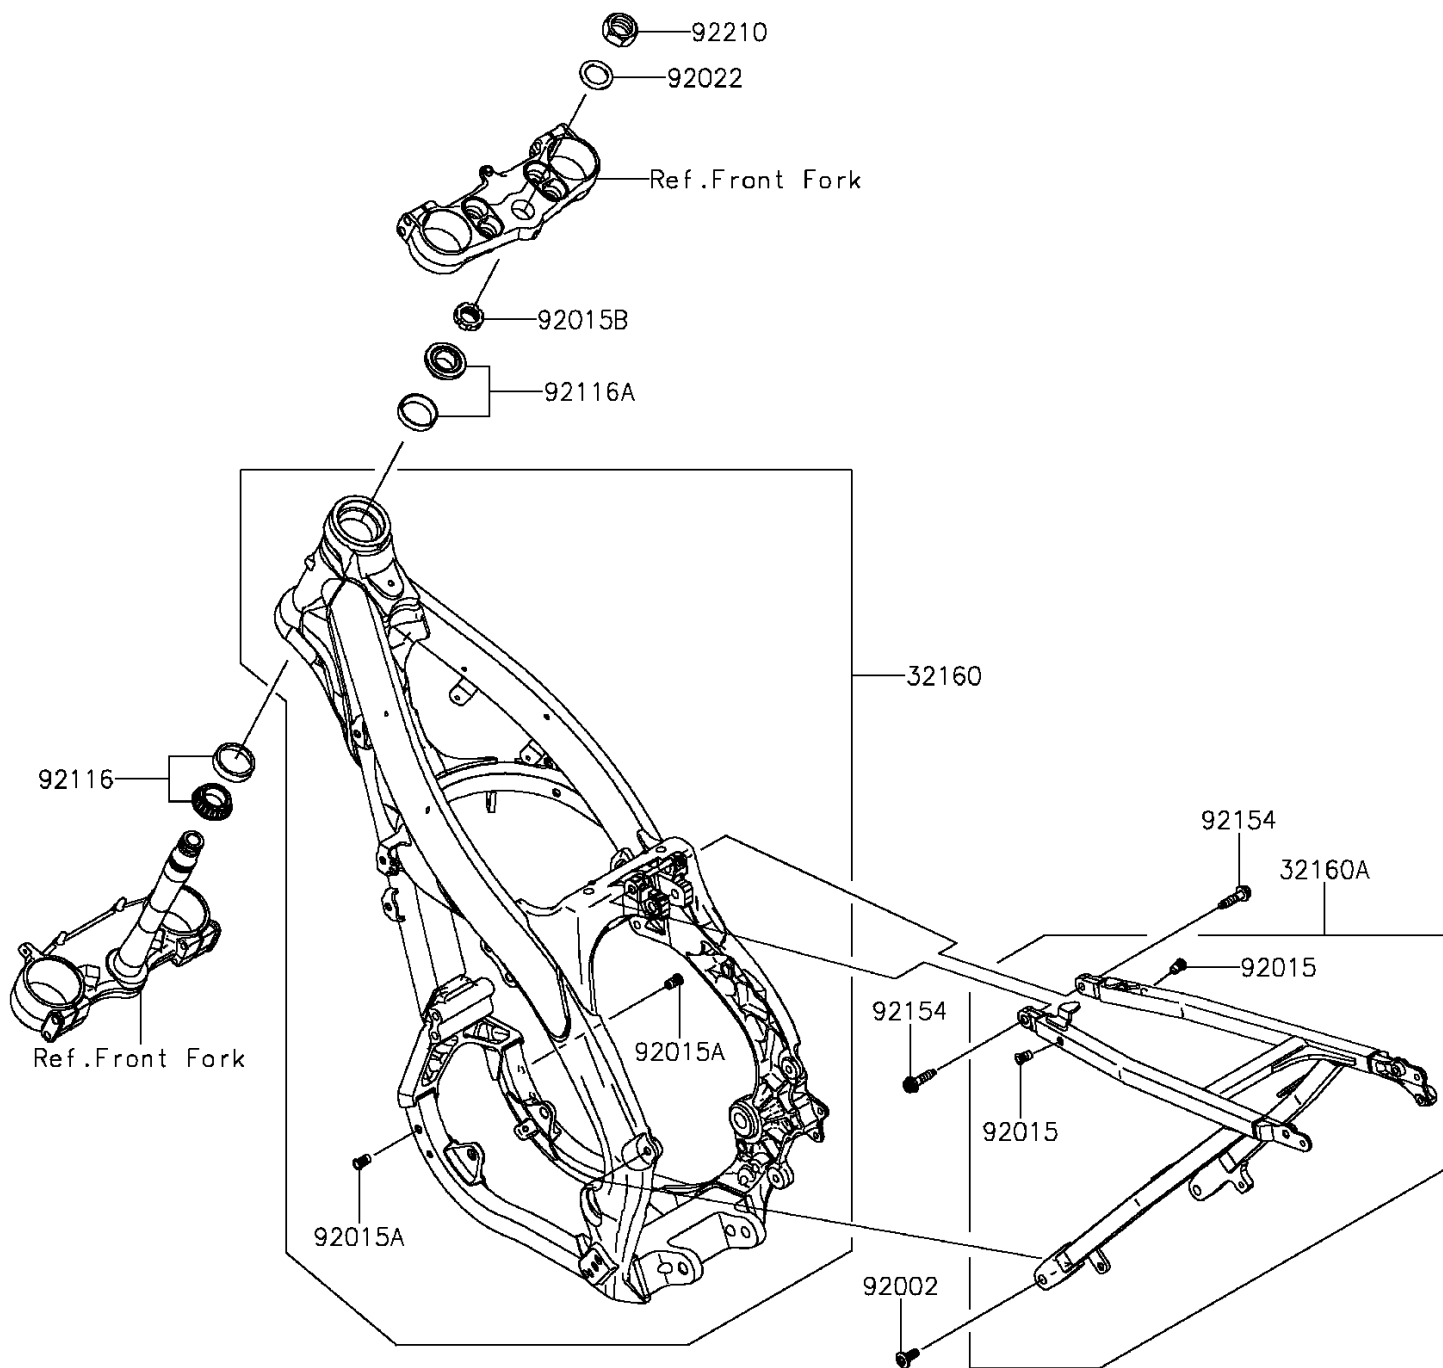

2016 KX™250F PARTS DIAGRAM

Frame

F2120

2016 KX™250F PARTS LIST

Frame

ITEM NAME	PART NUMBER	QUANTITY
FRAME-COMP,MAIN (Ref # 32160)	32160-0722	1
FRAME-COMP,RR (Ref # 32160A)	32160-0724	1
BOLT,SOCKET,8X20 (Ref # 92002)	92002-1736	1
NUT,POP,6MM,L=15 (Ref # 92015)	92015-1791	1
NUT,POP,6MM,L=16.5 (Ref # 92015A)	92015-1792	1
NUT,STEERING STEM,28MM (Ref # 92015B)	92015-1861	1
WASHER,25X36X2.3 (Ref # 92022)	92022-250	1
BEARING-ROLLER,HI-CAP32006JRRS (Ref # 92116)	92116-1069	1
BEARING-ROLLER,HI-CAP320/28JRR (Ref # 92116A)	92116-1076	1
BOLT,SOCKET,8X32 (Ref # 92154)	92154-0024	1
NUT,24MM (Ref # 92210)	92210-0066	1