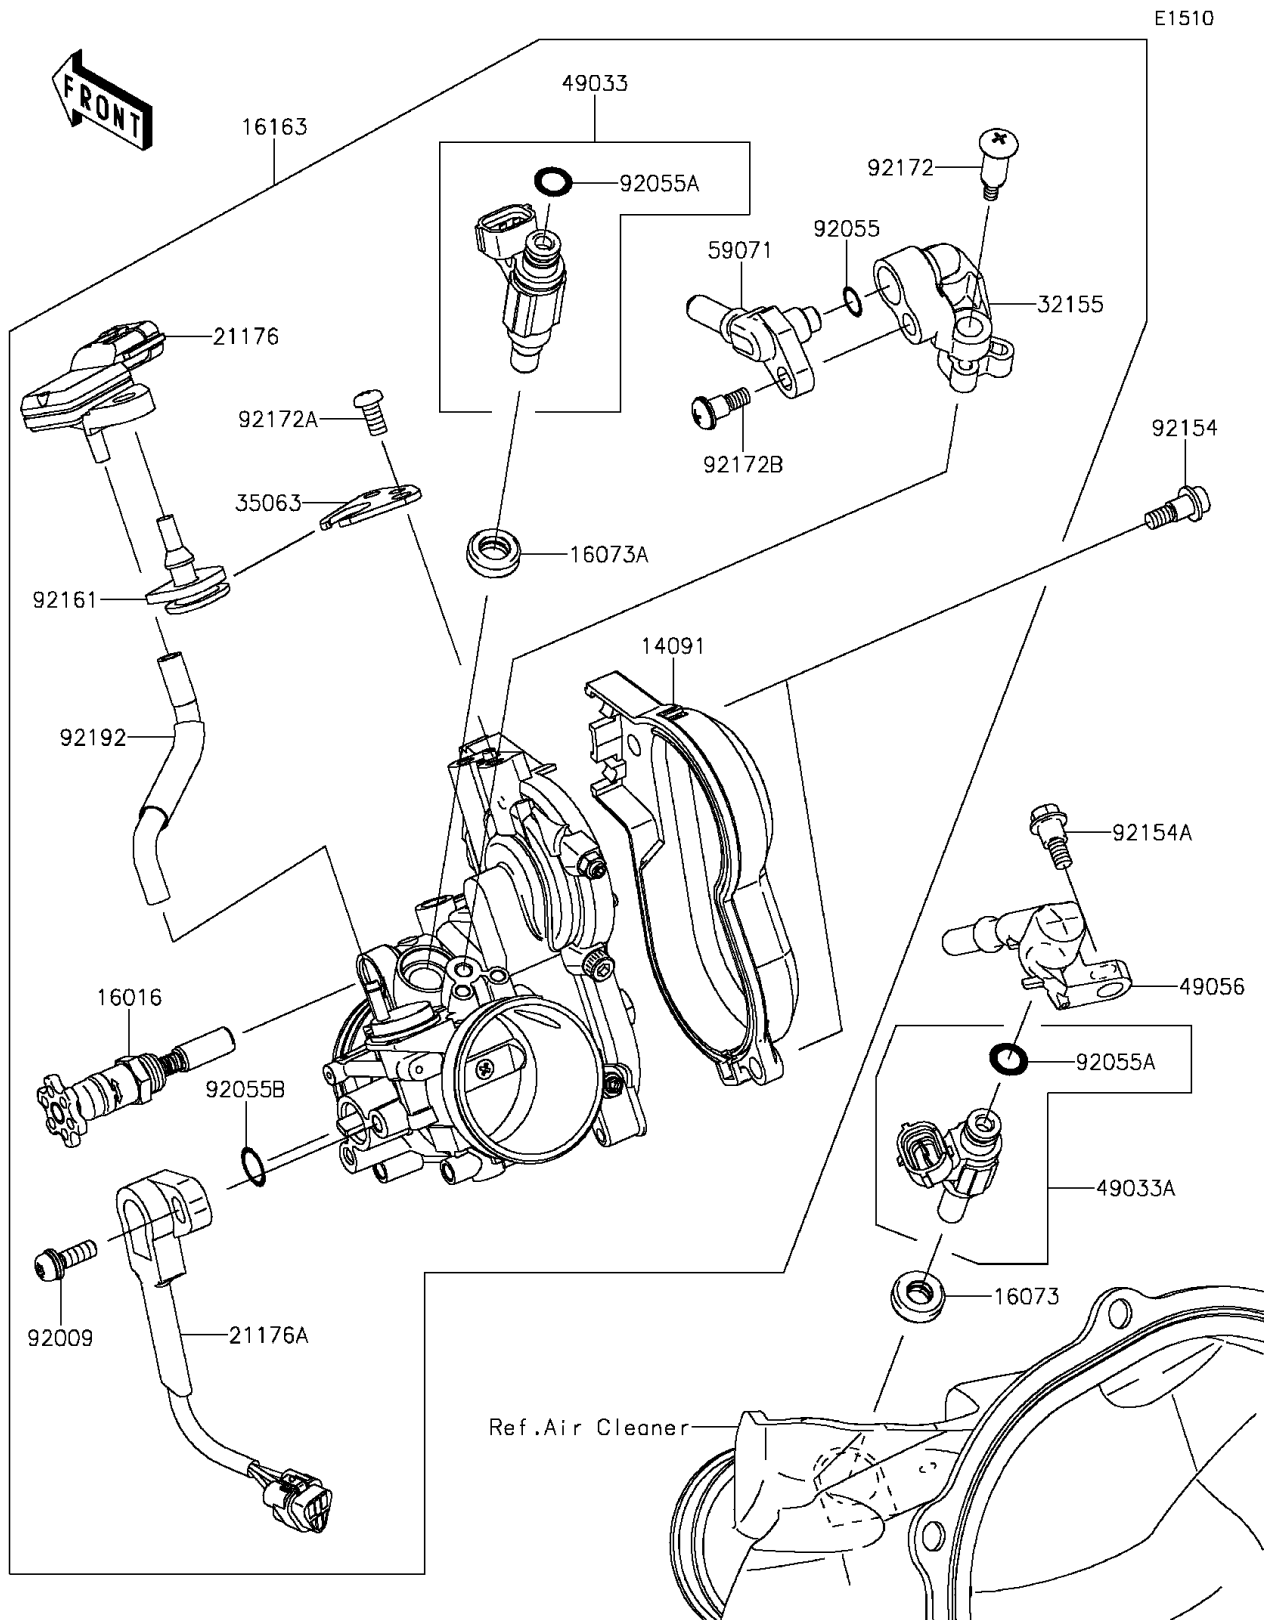

2016 KX™250F PARTS DIAGRAM

Throttle

2016 KX™250F PARTS LIST

Throttle

ITEM NAME	PART NUMBER	QUANTITY
COVER,THROTTLE DUST (Ref # 14091)	14091-1815	1
PLUNGER (Ref # 16016)	16016-0025	1
INSULATOR (Ref # 16073)	16073-0129	1
INSULATOR (Ref # 16073A)	16073-3707	1
THROTTLE-ASSY (Ref # 16163)	16163-0826	1
SENSOR,PRESSURE (Ref # 21176)	21176-0058	1
SENSOR,THROTTLE POSITION (Ref # 21176A)	21176-0129	1
PIPE,FUEL (Ref # 32155)	32155-0112	1
STAY (Ref # 35063)	35063-0647	1
NOZZLE-INJECTION (Ref # 49033)	49033-0033	1
NOZZLE-INJECTION (Ref # 49033A)	49033-0560	1
PIPE-INJECTION (Ref # 49056)	49056-0036	1
JOINT (Ref # 59071)	59071-0049	1
SCREW,THROTTLE SENSOR (Ref # 92009)	92009-1981	1
RING-O (Ref # 92055)	92055-0064	1
RING-O,INJECTION NOZZLE (Ref # 92055A)	92055-0124	1
RING-O (Ref # 92055B)	92055-1671	1
BOLT (Ref # 92154)	92154-0243	1
BOLT,FLANGED,5X8 (Ref # 92154A)	92154-1021	1
DAMPER (Ref # 92161)	92161-0041	1
SCREW,PIPE INJECTION (Ref # 92172)	92172-0064	1
SCREW (Ref # 92172A)	92172-0438	1
SCREW (Ref # 92172B)	92172-0776	1
TUBE (Ref # 92192)	92192-0823	1