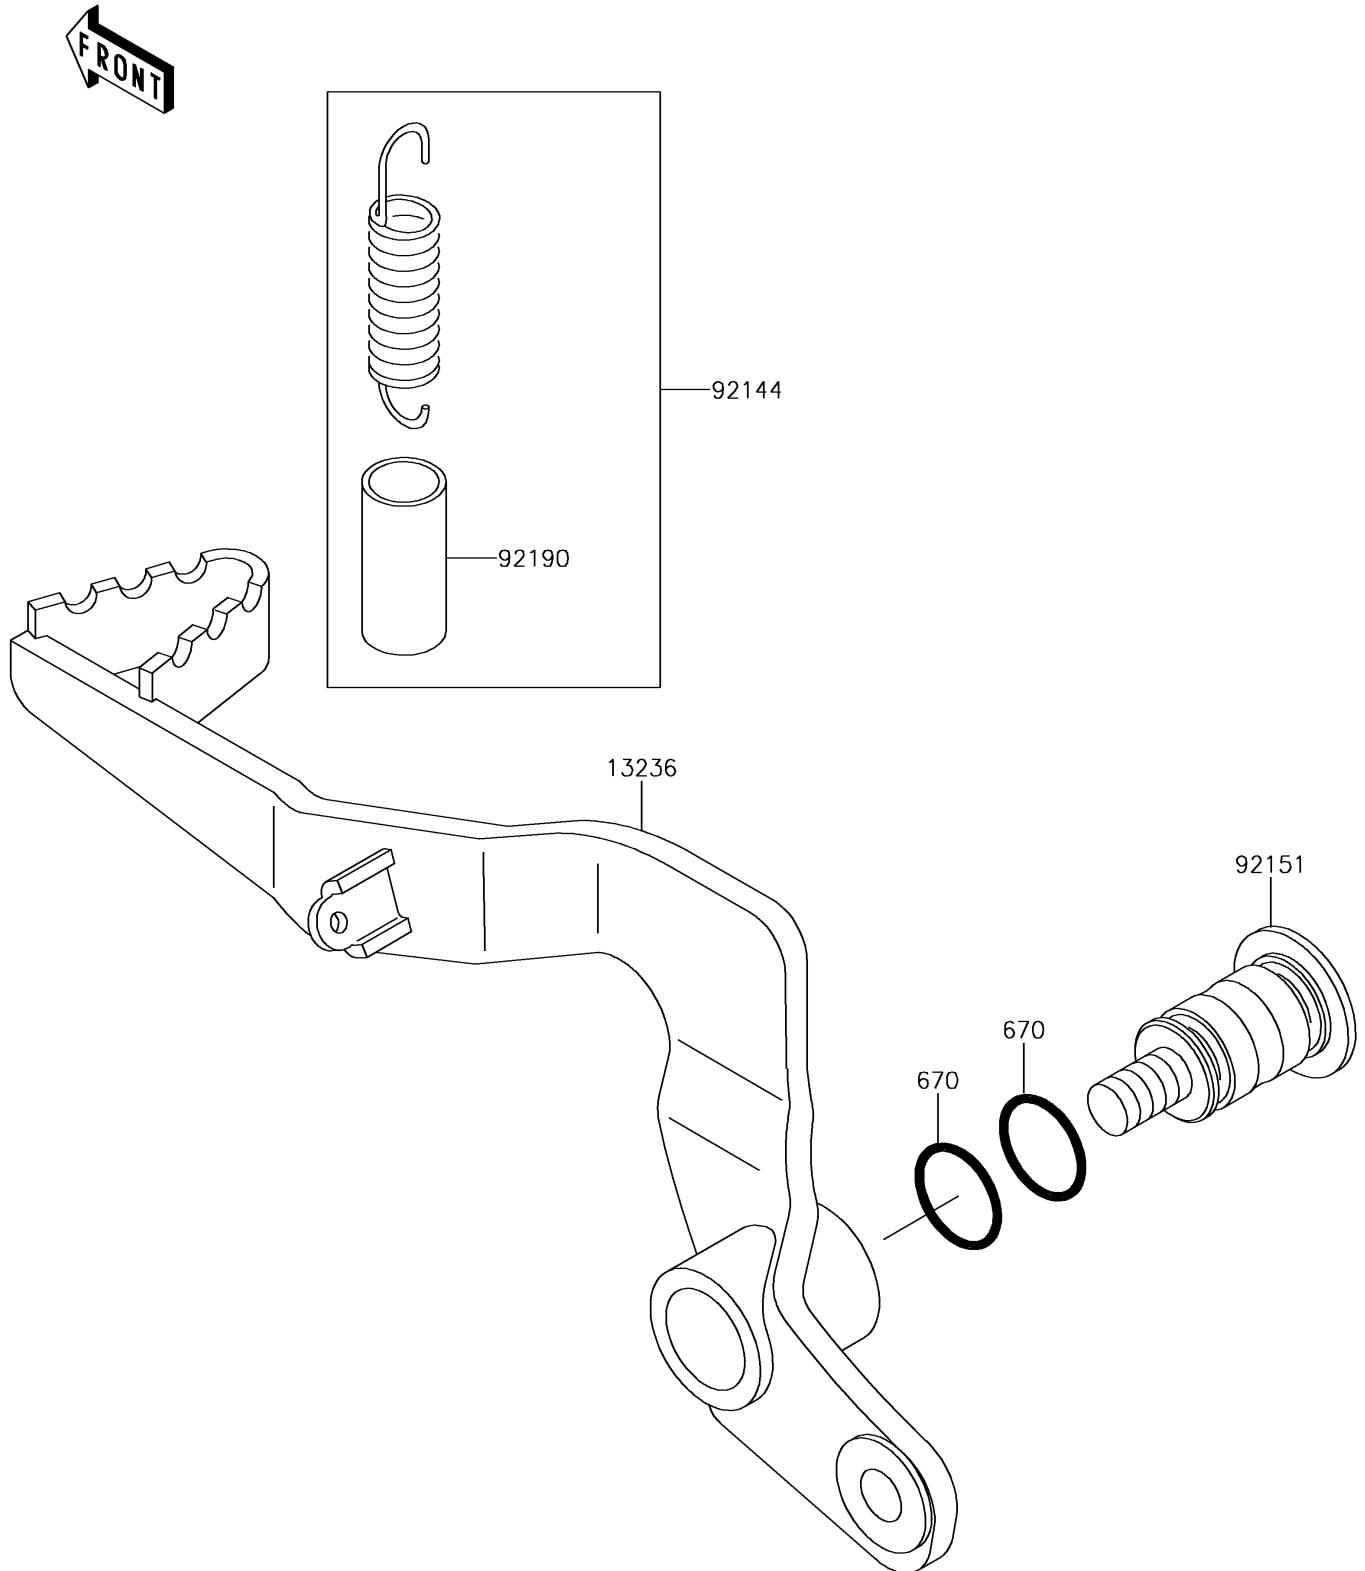

2017 KX™ 65

PARTS DIAGRAM

Brake Pedal

F2260

2017 KX™ 65

PARTS LIST

Brake Pedal

ITEM NAME	PART NUMBER	QUANTITY
LEVER-COMP,BRAKE PEDAL,STEEL (Ref # 13236)	13236-1369	1
O RING,12MM (Ref # 670)	670B2012	2
SPRING,BRAKE PEDAL RETURN (Ref # 92144)	92144-1752	1
BOLT,BRAKE PEDAL,8MM (Ref # 92151)	92151-1572	1
TUBE,13X16X25 (Ref # 92190)	92190-1488	1