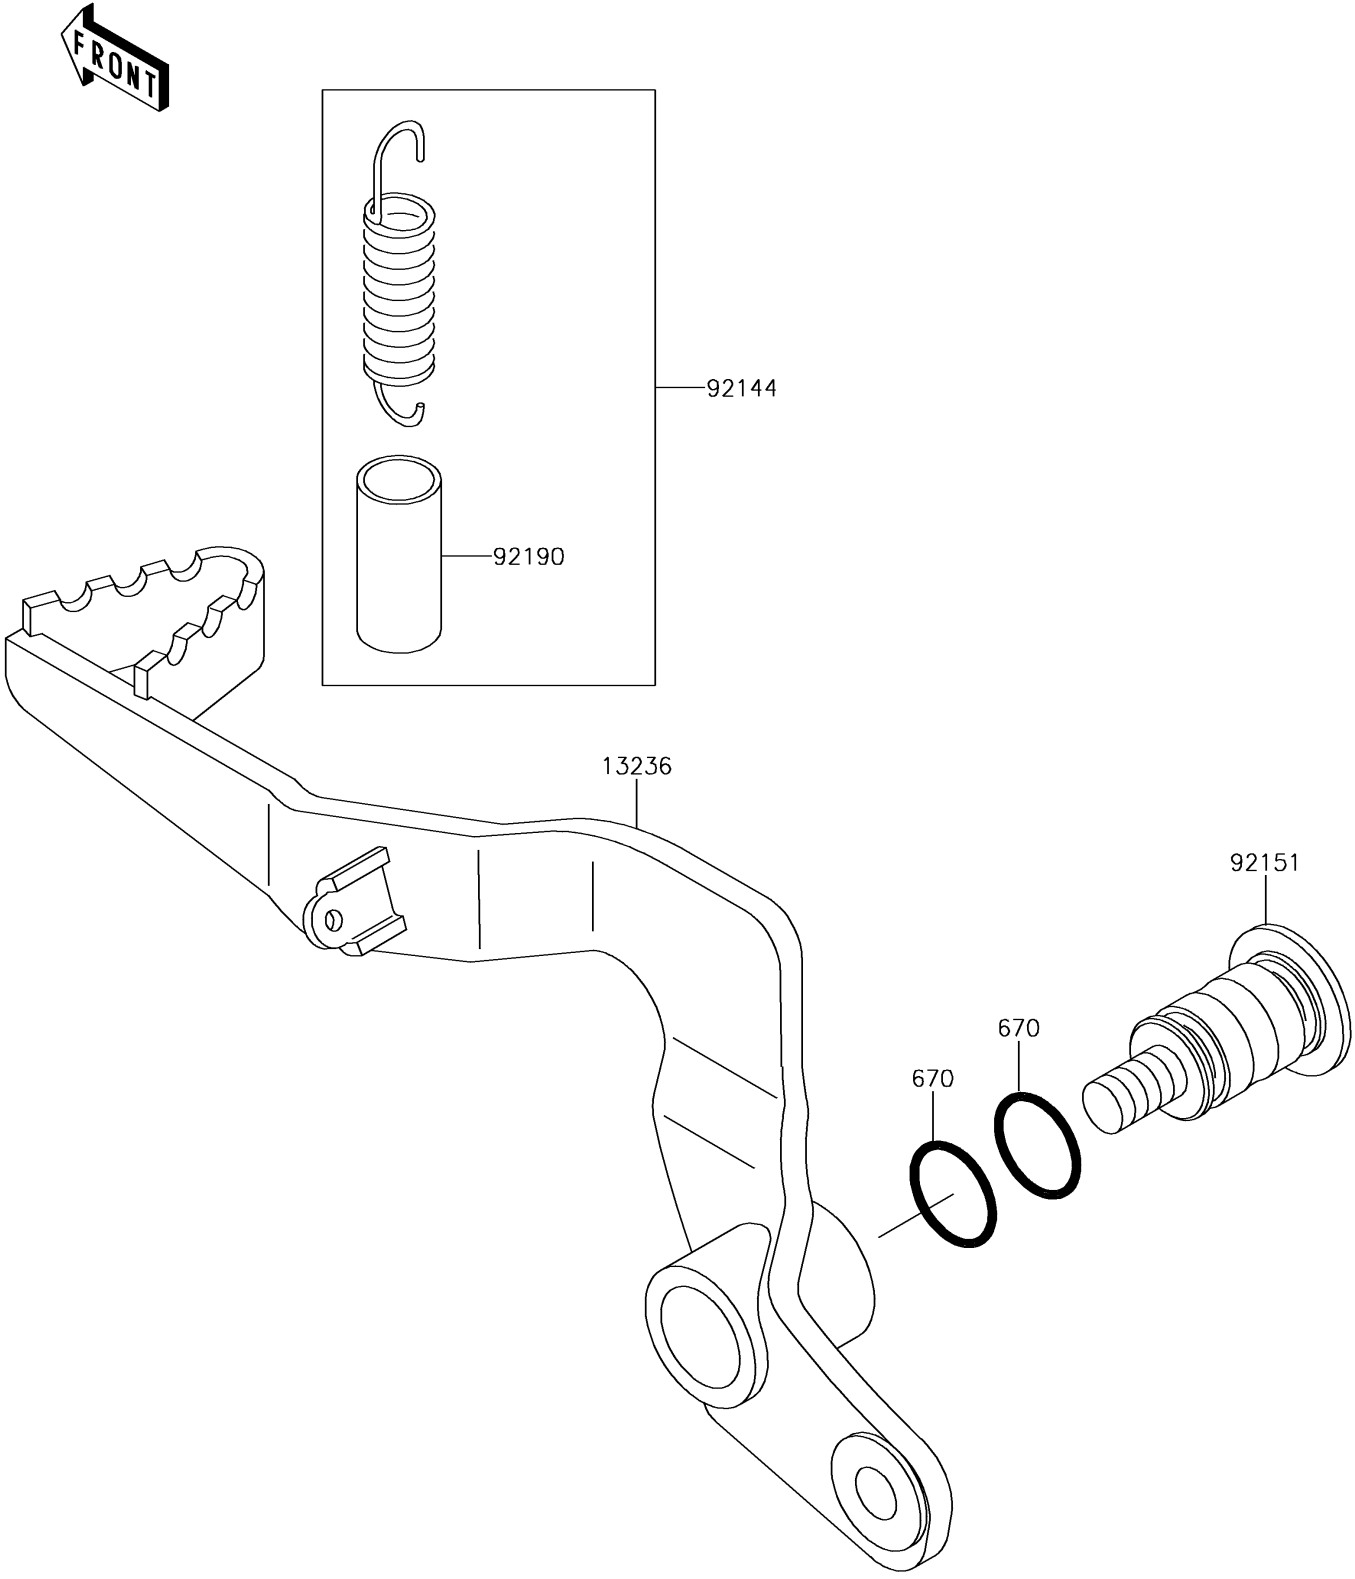

2016 KX™65 PARTS DIAGRAM

Brake Pedal

F2260

2016 KX™65 PARTS LIST

Brake Pedal

ITEM NAME	PART NUMBER	QUANTITY
LEVER-COMP,BRAKE PEDAL,STEEL (Ref # 13236)	13236-1369	1
O RING,12MM (Ref # 670)	670B2012	1
SPRING,BRAKE PEDAL RETURN (Ref # 92144)	92144-1752	1
BOLT,BRAKE PEDAL,8MM (Ref # 92151)	92151-1572	1
TUBE,13X16X25 (Ref # 92190)	92190-1488	1