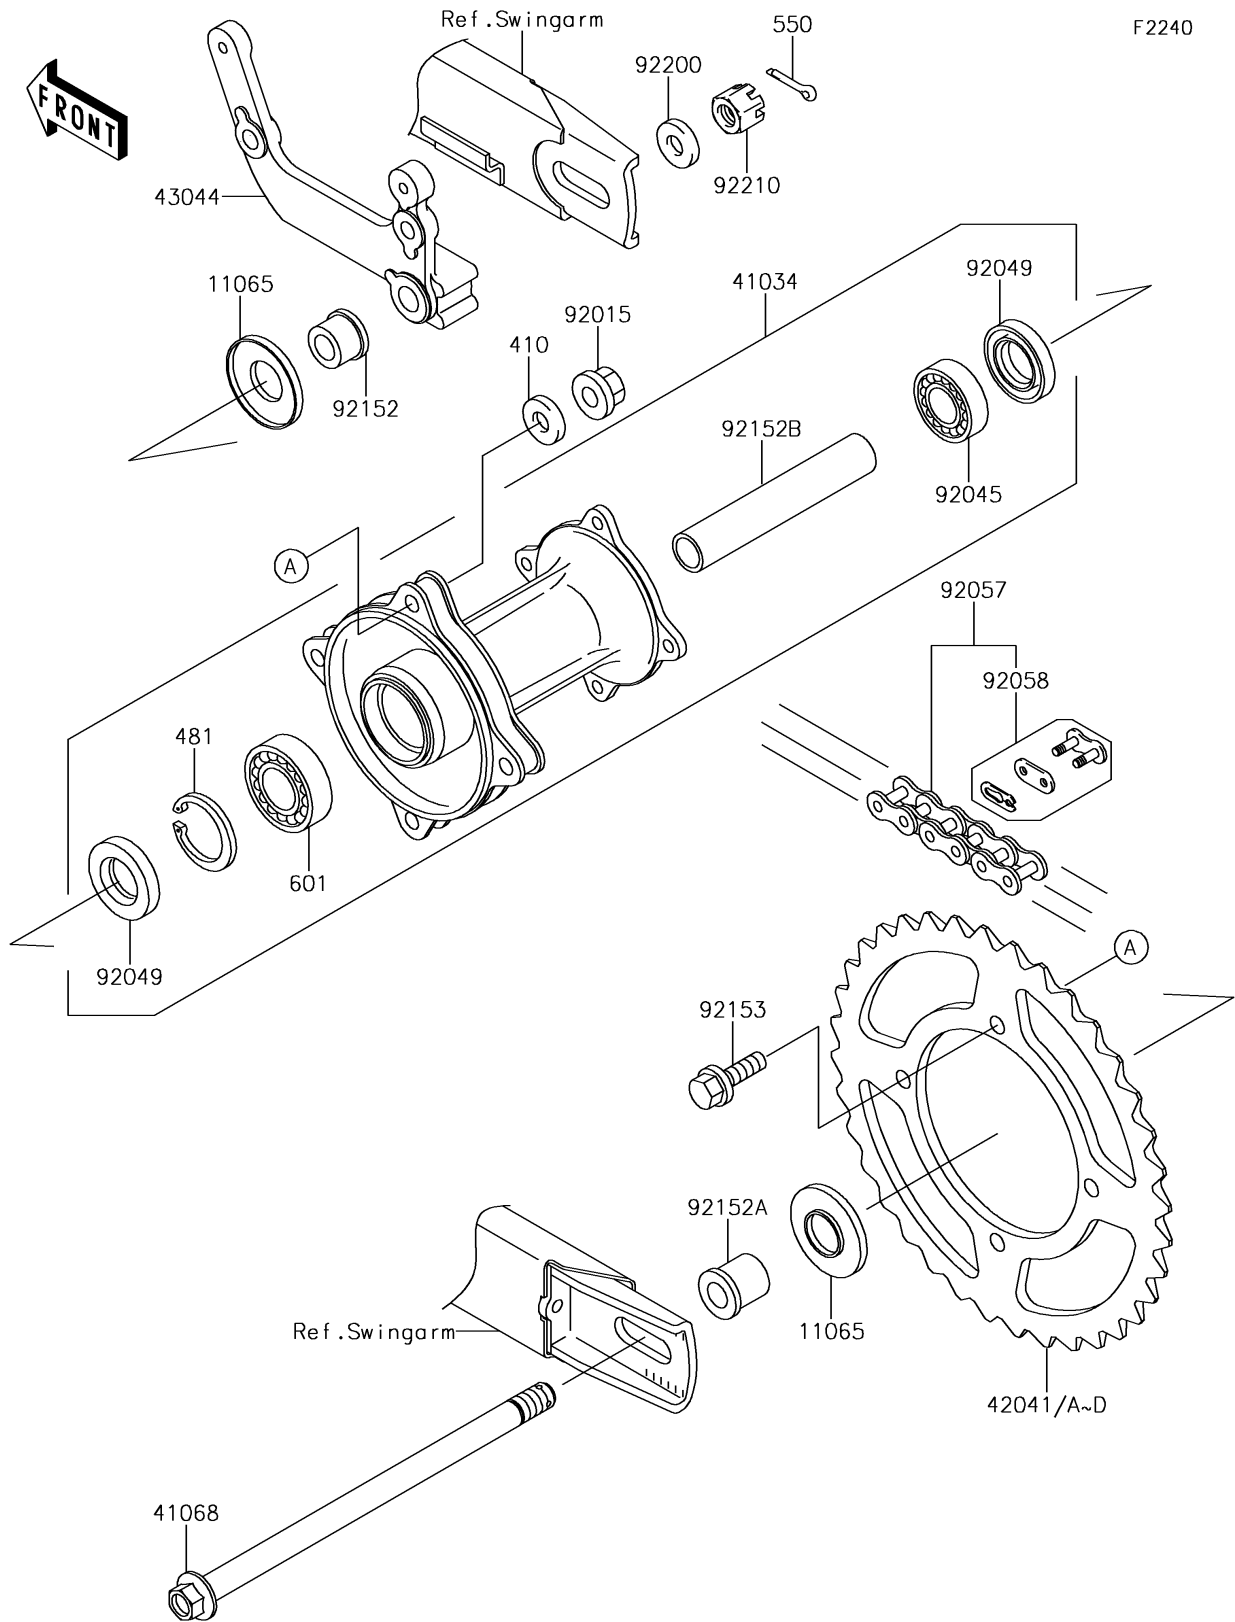

2015 KX™ 65

PARTS DIAGRAM

Rear Hub

2015 KX™ 65

PARTS LIST

Rear Hub

ITEM NAME	PART NUMBER	QUANTITY
CAP (Ref # 11065)	11065-1137	2
WASHER-PLAIN-SMALL,8MM (Ref # 410)	410AA0800	4
DRUM-ASSY,REAR BRAKE (Ref # 41034)	41034-1303	1
AXLE,RR (Ref # 41068)	41068-1419	1
SPROCKET-HUB,45T (Ref # 42041)	42041-1526	1
SPROCKET-HUB,46T (Ref # 42041A)	42041-1527	1
SPROCKET-HUB,47T (Ref # 42041B)	42041-1528	1
SPROCKET-HUB,48T (Ref # 42041C)	42041-1529	1
SPROCKET-HUB,49T (Ref # 42041D)	42041-1549	1
HOLDER-COMP-CALIPER,RR (Ref # 43044)	43044-1127	1
CIRCLIP-TYPE-C,37MM (Ref # 481)	481J3700	1
PIN-COTTER,3.0X25 (Ref # 550)	550AA3025	1
BEARING-BALL,#6201UUC3 (Ref # 601)	601B6301UU	1
NUT,8MM (Ref # 92015)	92015-1432	4
BEARING-BALL,TMB201LLUC3/2A (Ref # 92045)	92045-1062	1
SEAL-OIL,TC20376.5 (Ref # 92049)	92049-1257	2
CHAIN,DRIVE,DID420MBK1X110L (Ref # 92057)	92057-1504	1
JOINT-CHAIN,DRIVE (Ref # 92058)	92058-1073	1
COLLAR,AXLE,L=15.5 (Ref # 92152)	92152-1196	1
COLLAR,RR AXLE,L=22 (Ref # 92152A)	92152-1198	1
COLLAR,RR BRAKE DRUM,L=89 (Ref # 92152B)	92152-1199	1
BOLT,FLANGED,8X28 (Ref # 92153)	92153-1101	4
WASHER,12.3X23X2.3 (Ref # 92200)	92200-1004	1
NUT,12MM (Ref # 92210)	92210-7501	1