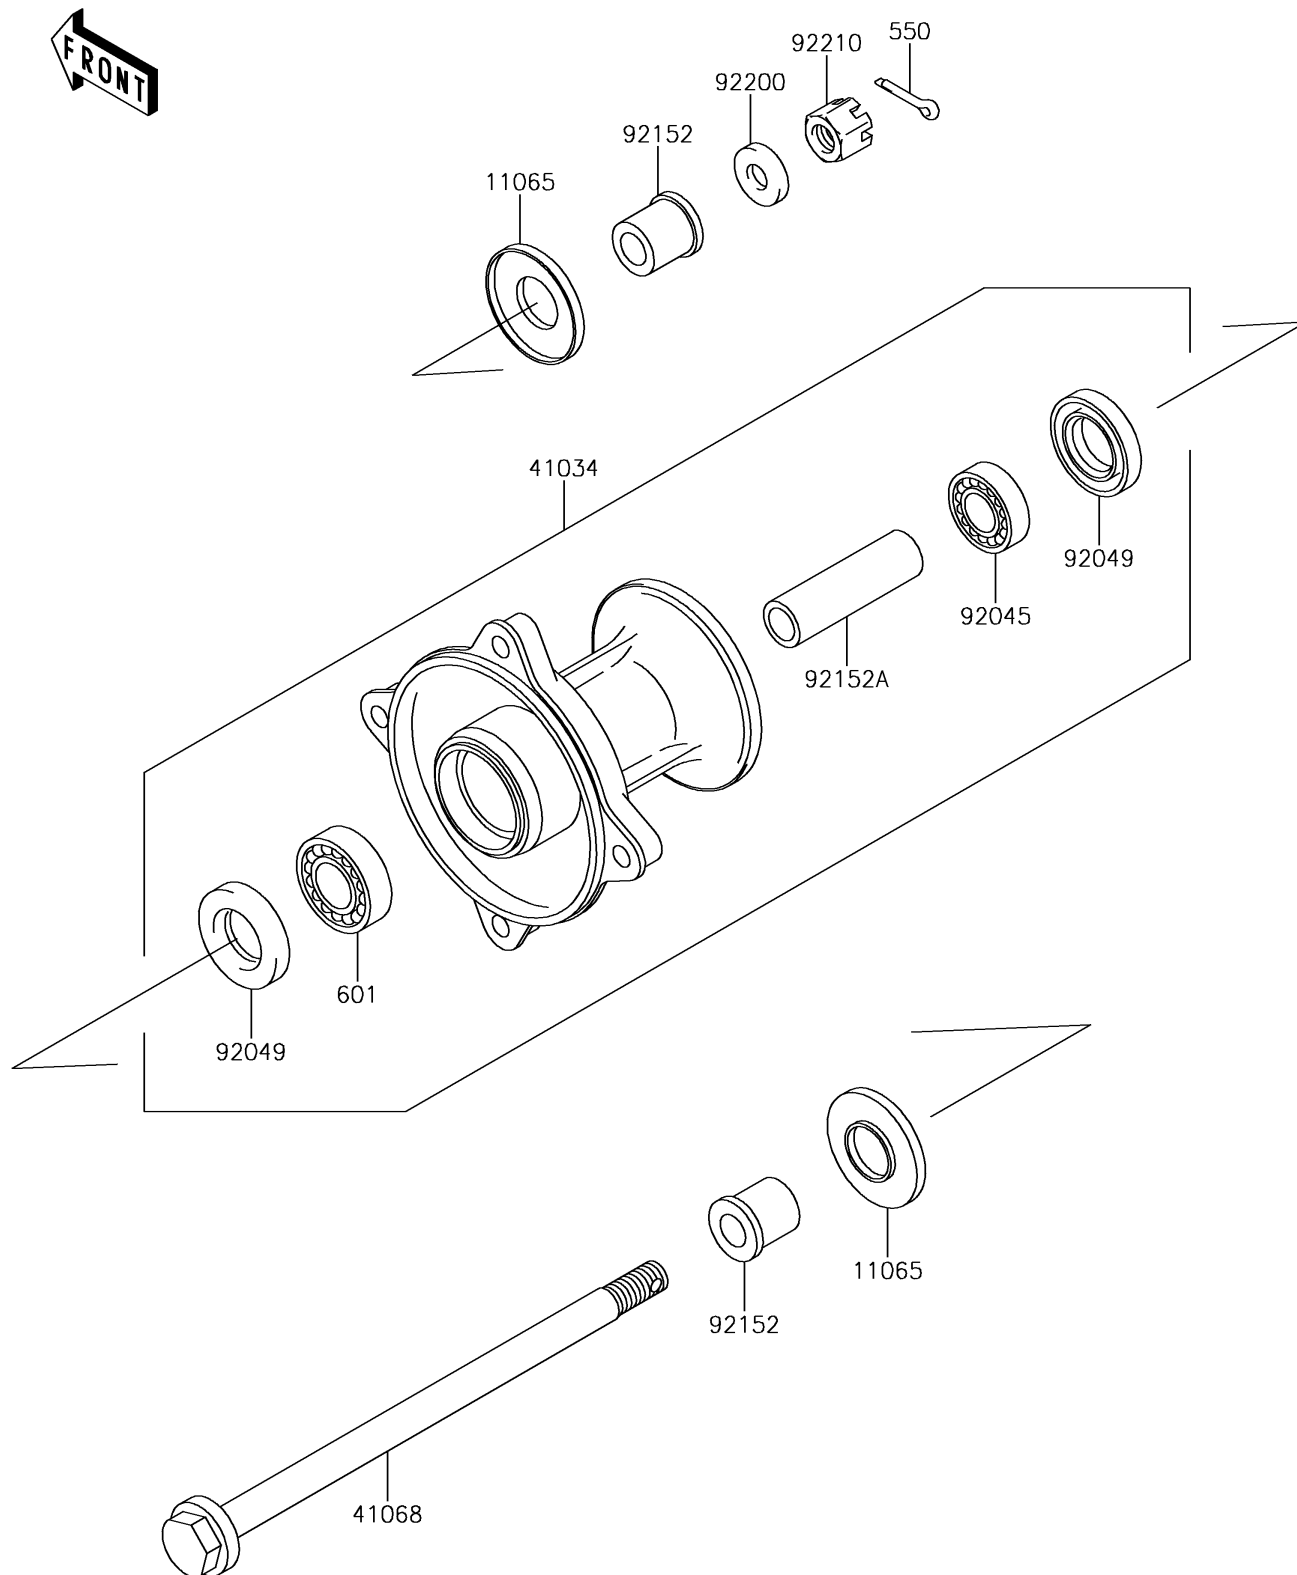

2016 KX™65 PARTS DIAGRAM

Front Hub

F2230

2016 KX™65 PARTS LIST

Front Hub

ITEM NAME	PART NUMBER	QUANTITY
CAP (Ref # 11065)	11065-1137	1
DRUM-ASSY,FRONT BRAKE (Ref # 41034)	41034-1302	1
AXLE,FR (Ref # 41068)	41068-1418	1
PIN-COTTER,3.0X25 (Ref # 550)	550AA3025	1
BEARING-BALL,#6201UUC3 (Ref # 601)	601B6301UU	1
BEARING-BALL,TMB201LLUC3/2A (Ref # 92045)	92045-1062	1
SEAL-OIL,TC20376.5 (Ref # 92049)	92049-1257	1
COLLAR,AXLE,L=15.5 (Ref # 92152)	92152-1196	1
COLLAR,FR BRAKE DRUM,L=59 (Ref # 92152A)	92152-1197	1
WASHER,12.3X23X2.3 (Ref # 92200)	92200-1004	1
NUT,12MM (Ref # 92210)	92210-7501	1