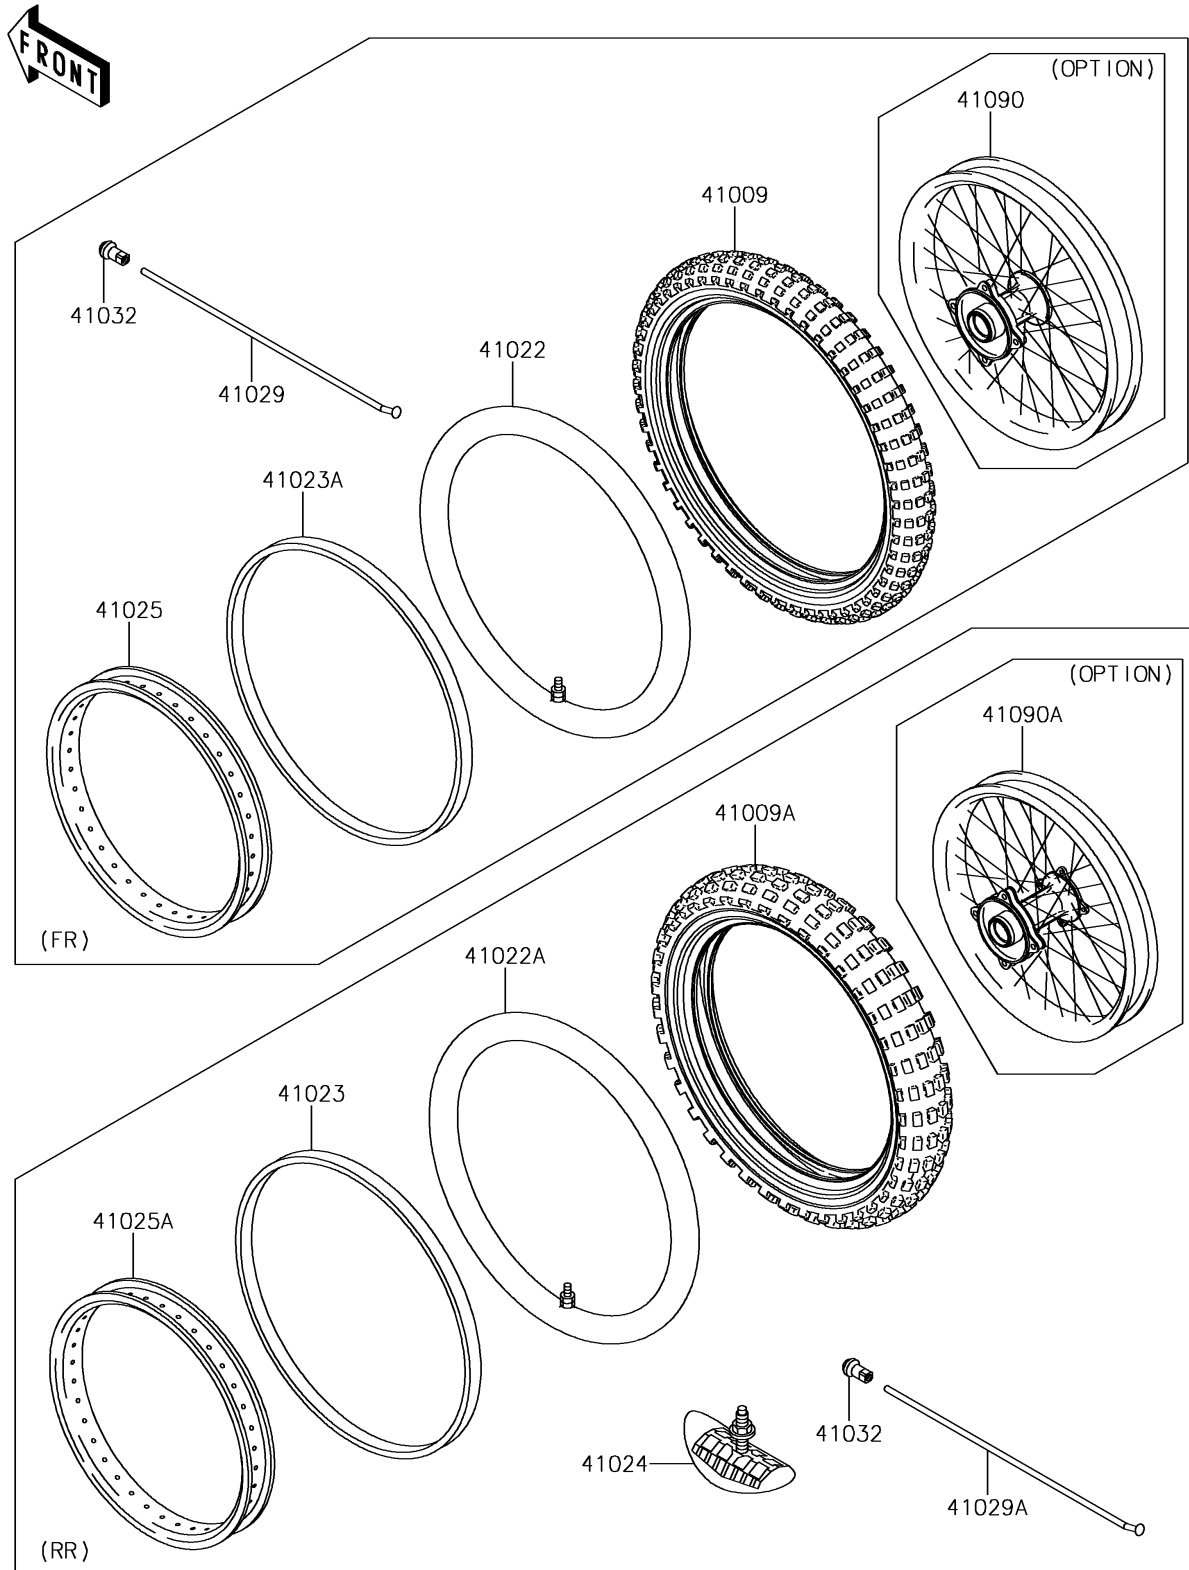

2016 KX™65 PARTS DIAGRAM

Wheels/Tires

F2210

2016 KX™65 PARTS LIST

Wheels/Tires

ITEM NAME	PART NUMBER	QUANTITY
TIRE,FR,60/100-14 30M,D756F(D) (Ref # 41009)	41009-0105	1
TIRE,RR,80/100-12 41M,D756F(D) (Ref # 41009A)	41009-0106	1
TUBE-TIRE,FR,60/100-14(D) (Ref # 41022)	41022-1114	1
TUBE-TIRE,RR,80/100-12(D) (Ref # 41022A)	41022-1115	1
BAND-RIM,RR,80/100-12(D) (Ref # 41023)	41023-1066	1
BAND-RIM,FR,80/100-14(D) (Ref # 41023A)	41023-1068	1
STOPPER-RIM,1.60-M(DUNLOP) (Ref # 41024)	41024-010	1
RIM,FR,1.40X14,BLACK (Ref # 41025)	41025-0129-WC	1
RIM,RR,1.60X12,BLACK (Ref # 41025A)	41025-0130-WC	1
SPOKE-INNER,FR,150MMX159D (Ref # 41029)	41029-1302	1
SPOKE-INNER,RR,125.5MMX167D (Ref # 41029A)	41029-1303	1
NIPPLE-SPOKE (Ref # 41032)	41032-1055	1
WHEEL,FR,1.40X14,BLACK (Ref # 41090)	41090-0099-WC	1
WHEEL,RR,1.60X12,BLACK (Ref # 41090A)	41090-0100-WC	1