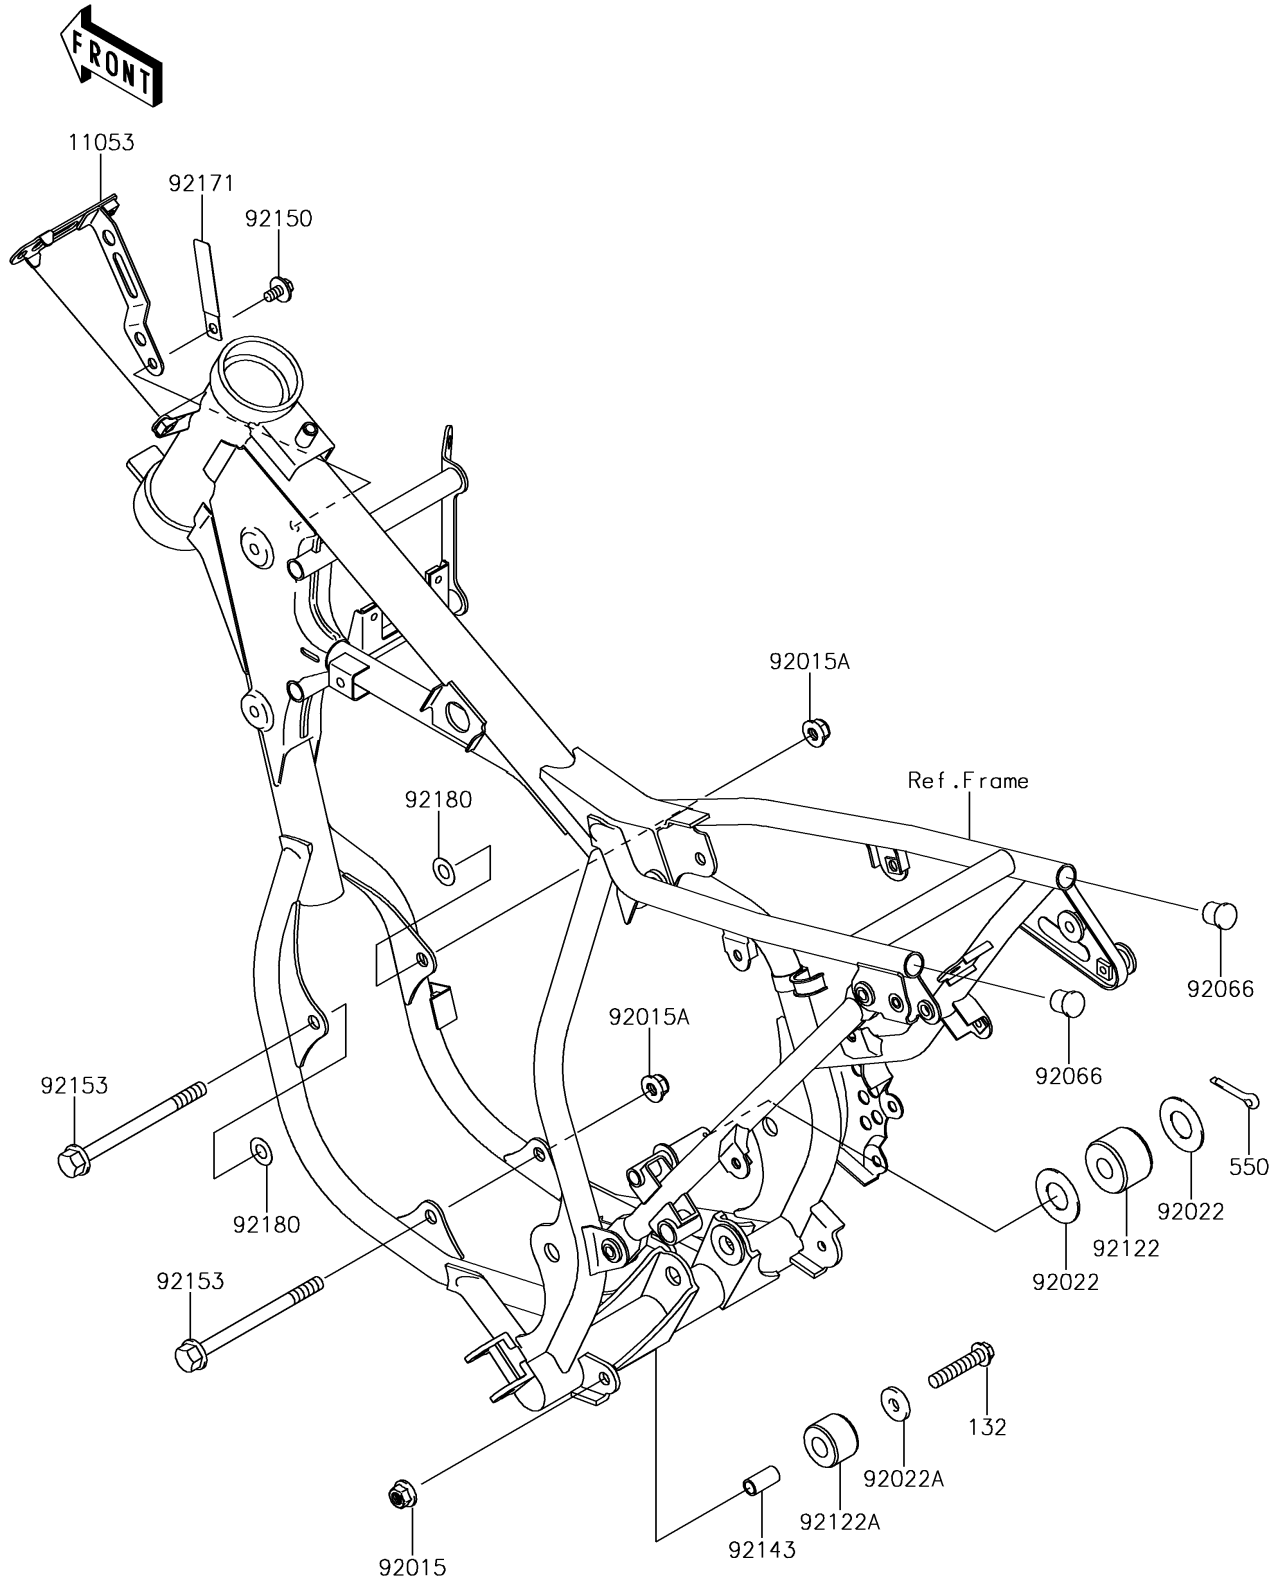

## 2016 KX™65 PARTS DIAGRAM

Engine Mount

F2122

## 2016 KX™65 PARTS LIST

### Engine Mount

ITEM NAME	PART NUMBER	QUANTITY
BRACKET,IGNITER (Ref # 11053)	11053-1682	1
BOLT-FLANGED-SMALL,8X40 (Ref # 132)	132BA0840	1
PIN-COTTER,2.5X18 (Ref # 550)	550AA2518	1
NUT,FLANGED,8MM (Ref # 92015)	92015-1406	1
NUT,8MM (Ref # 92015A)	92015-1432	1
WASHER (Ref # 92022)	92022-107	1
WASHER,8.5X20X1.6 (Ref # 92022A)	92022-1561	1
PLUG (Ref # 92066)	92066-1081	1
ROLLER,CHAIN GUIDE (Ref # 92122)	92122-1179	1
ROLLER,CHAIN GUIDE (Ref # 92122A)	92122-1213	1
COLLAR,9.5X12.7X25 (Ref # 92143)	92143-1432	1
BOLT,6X12 (Ref # 92150)	92150-1891	1
BOLT,FLANGED,8X110 (Ref # 92153)	92153-1095	1
CLAMP,L=60 (Ref # 92171)	92171-0652	1
SHIM,9X18X0.3 (Ref # 92180)	92180-1354	1