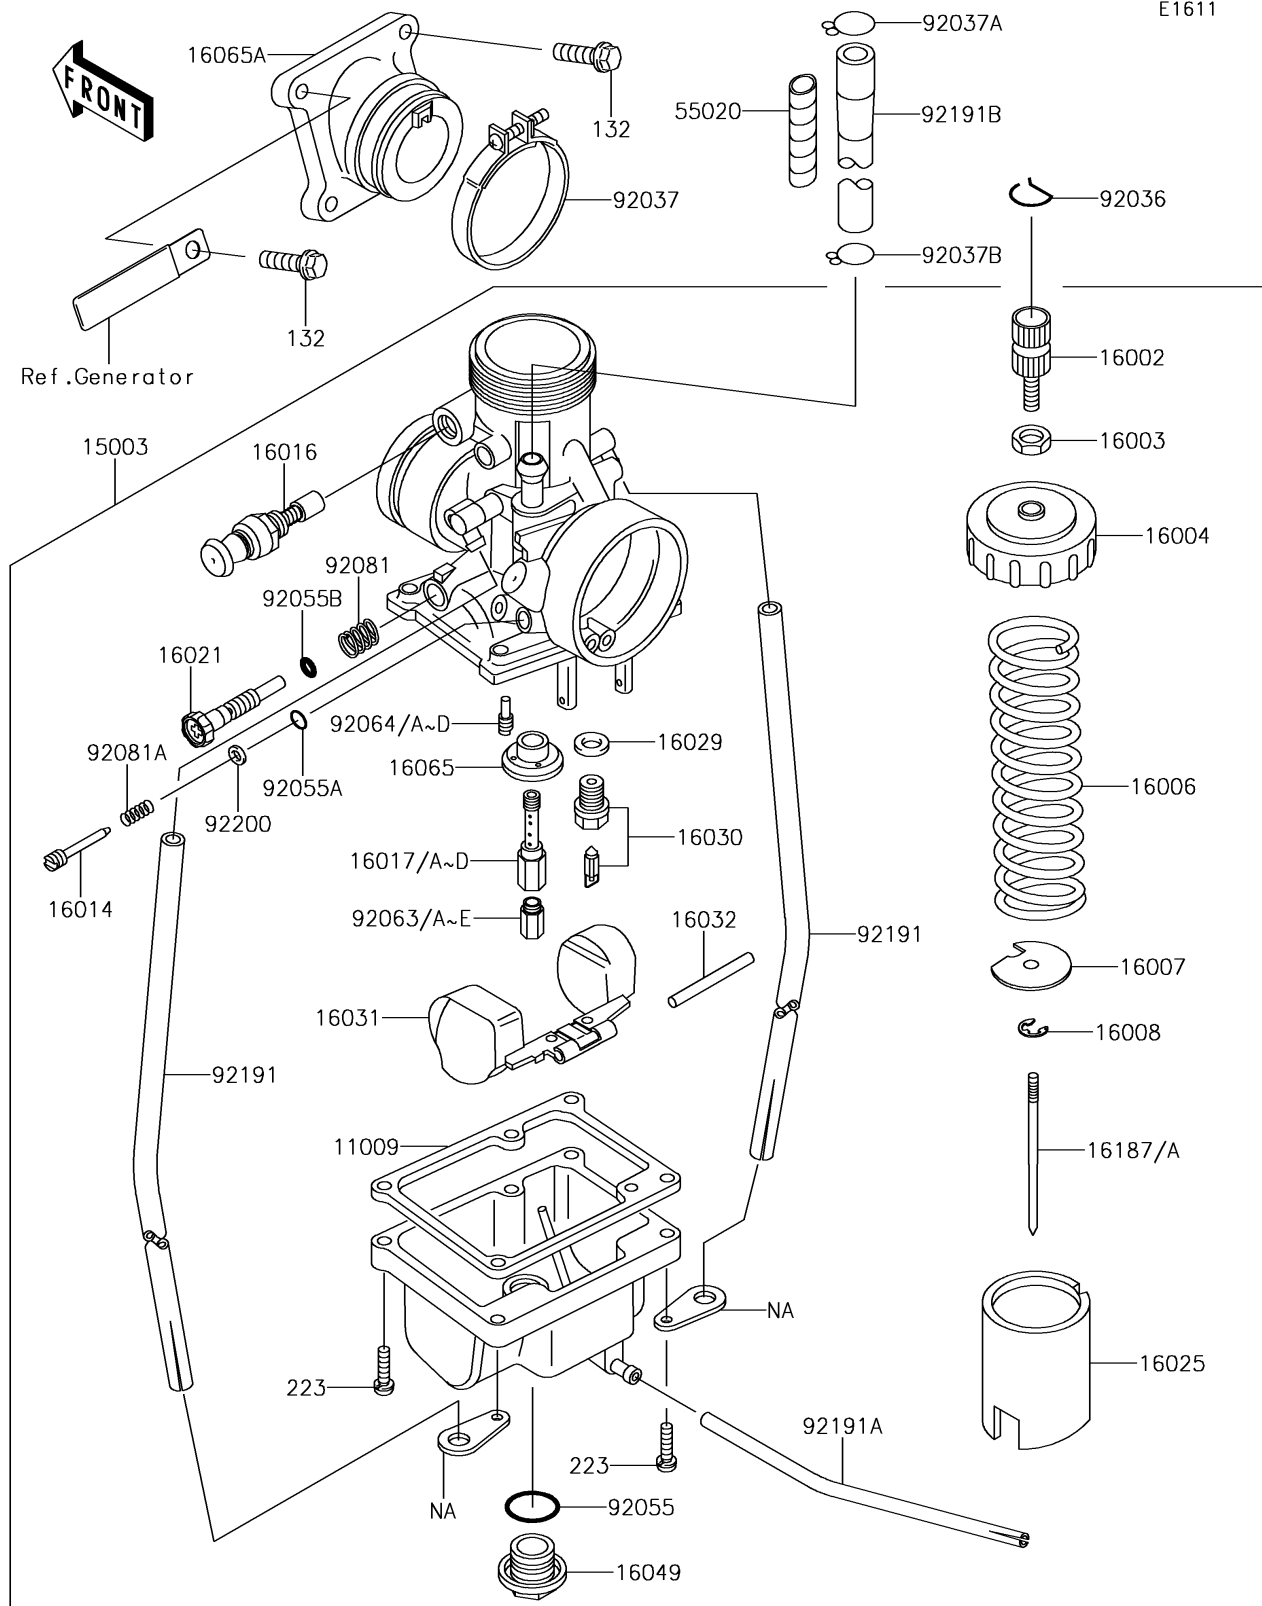

2016 KX™65 PARTS DIAGRAM

Carburetor

E1611

2016 KX™65 PARTS LIST

Carburetor

ITEM NAME	PART NUMBER	QUANTITY
GASKET,FLOAT CHAMBER (Ref # 11009)	11009-1147	1
CARBURETOR-ASSY (Ref # 15003)	15003-1669	1
ADJUSTER-CABLE (Ref # 16002)	16002-011	1
NUT,ADJUST LOCK (Ref # 16003)	16003-006	1
CAP-CHAMBER (Ref # 16004)	16004-025	1
SPRING,THROTTLE VALVE (Ref # 16006)	16006-023	1
SEAT-SPRING,THROTTLE VALVE (Ref # 16007)	16007-023	1
CLAMP (Ref # 16008)	16008-1010	1
SCREW-PILOT AIR (Ref # 16014)	16014-1116	1
PLUNGER,STARTER (Ref # 16016)	16016-0008	1
JET-NEEDLE,N-8 (Ref # 16017)	16017-1412	1
JET-NEEDLE,0-0 (Ref # 16017A)	16017-1413	1
JET-NEEDLE,0-2 (Ref # 16017B)	16017-1414	1
JET-NEEDLE,0-4 (Ref # 16017C)	16017-1415	1
JET-NEEDLE,N-6 (Ref # 16017D)	16017-1418	1
SCREW-THROTTLE STOP (Ref # 16021)	16021-1224	1
VALVE-THROTTLE,CA1.5 (Ref # 16025)	16025-1040	1
GASKET,FLOAT VALVE SEAT (Ref # 16029)	16029-004	1
VALVE-FLOAT,#2.5 (Ref # 16030)	16030-1095	1
FLOAT (Ref # 16031)	16031-1005	1
PIN,FLOAT (Ref # 16032)	16032-003	1
COVER-MAIN JET (Ref # 16049)	16049-1001	1
HOLDER,JET NEEDLE (Ref # 16065)	16065-1020	1
HOLDER-CARBURETOR (Ref # 16065A)	16065-1366	1
NEEDLE-JET,5GSP68 (Ref # 16187)	16187-1226	1
NEEDLE-JET,5GSP69 (Ref # 16187A)	16187-1227	1
GUARD,FUEL TUBE (Ref # 55020)	55020-1787	1
RING-SNAP (Ref # 92036)	92036-018	1
CLAMP (Ref # 92037)	92037-1305	1