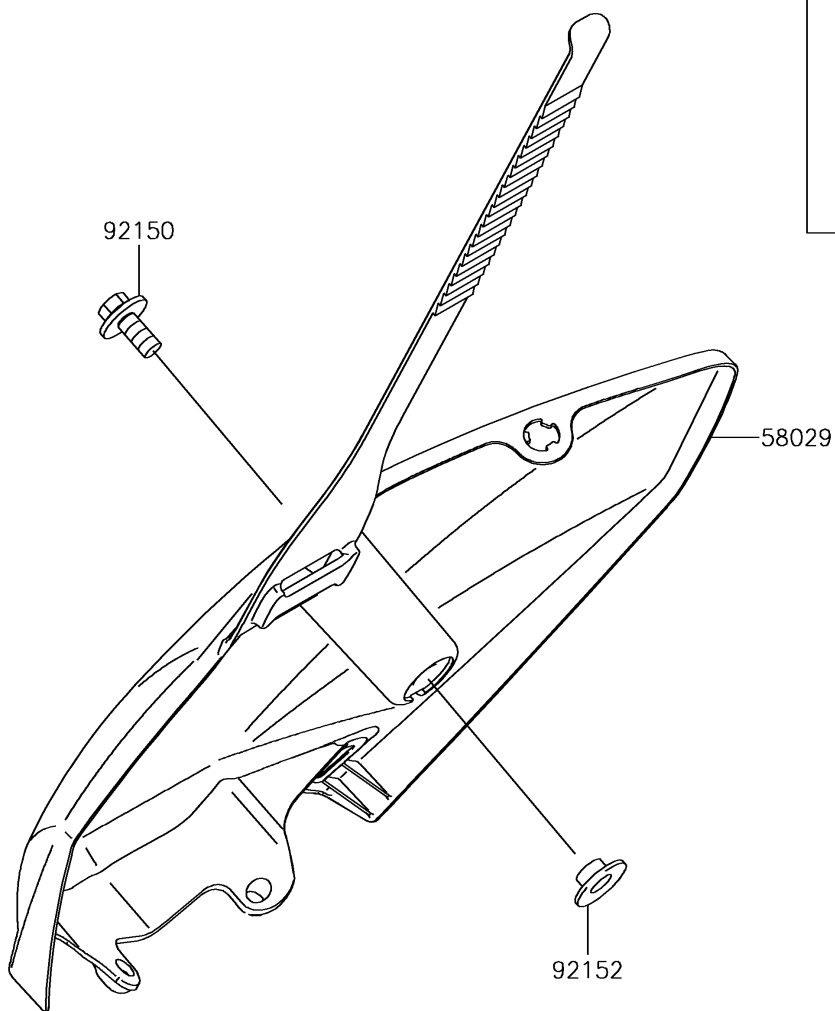

2015 KLX®110L PARTS DIAGRAM

Accessory

F2910

2015 KLX®110L PARTS LIST

Accessory

ITEM NAME	PART NUMBER	QUANTITY
PLATE-NUMBER,B.WHITE (Ref # 58029)	58029-0010-266	1
BOLT,6X14 (Ref # 92150)	92150-1340	1
COLLAR (Ref # 92152)	92152-0427	1