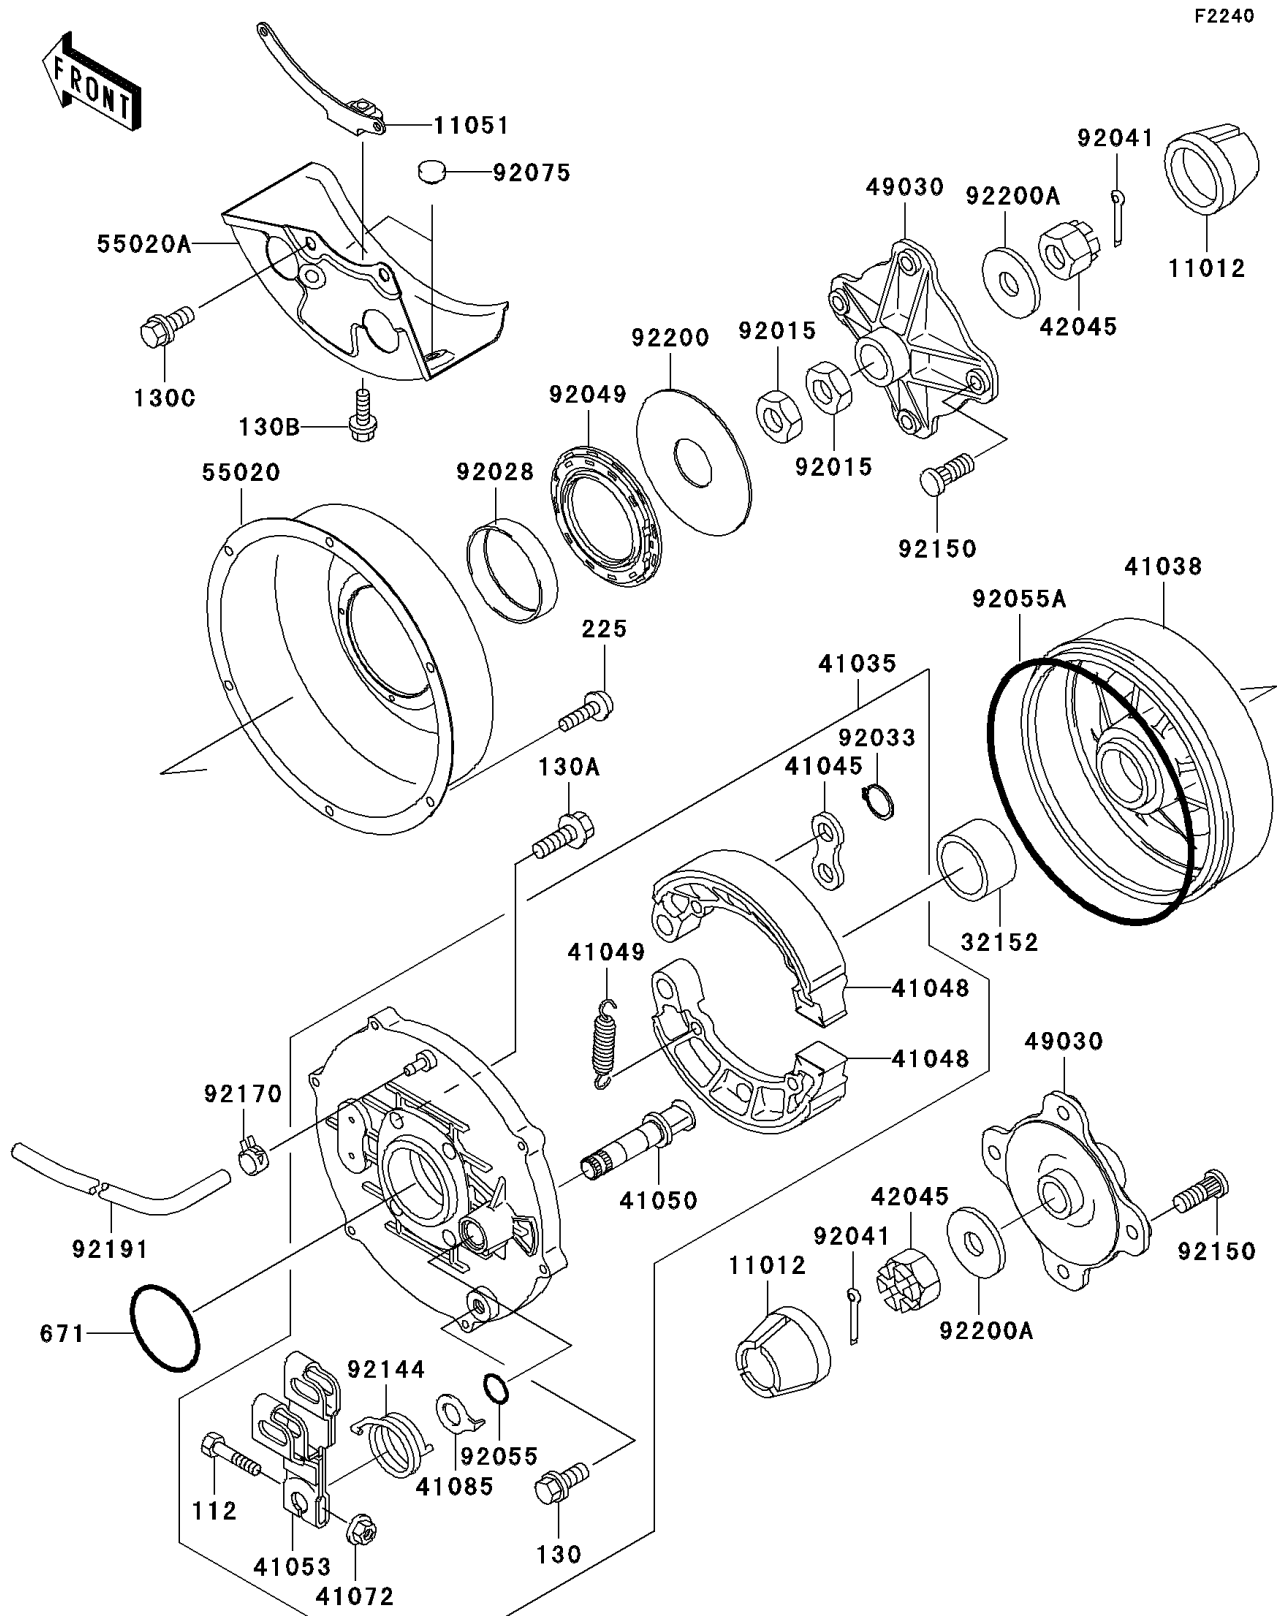

2001 Prairie 300 PARTS DIAGRAM

Rear Hub

2001 Prairie 300 PARTS LIST

Rear Hub

ITEM NAME	PART NUMBER	QUANTITY
BOLT-UPSET,6X40 (Ref # 112)	112H0640	1
BOLT-FLANGED,10X12 (Ref # 130)	130B1012	1
BOLT-FLANGED,10X30 (Ref # 130A)	130G1030	1
BOLT-FLANGED,8X12 (Ref # 130B)	130J0812	1
BOLT-FLANGED,8X16 (Ref # 130C)	130J0816	1
SCREW-PAN-WSP-CROS,6X16 (Ref # 225)	225C0616	1
O RING,70MM (Ref # 671)	671B2570	1
CAP,WHEEL (Ref # 11012)	11012-1969	1
BRACKET,GUARD (Ref # 11051)	11051-1205	1
PIPE,40X50.8X28 (Ref # 32152)	32152-1082	1
PANEL-ASSY-BRAKE,RR (Ref # 41035)	41035-1500	1
DRUM,REAR BRAKE (Ref # 41038)	41038-1308	1
WASHER (Ref # 41045)	41045-006	1
SHOE-BRAKE (Ref # 41048)	41048-1127	1
SPRING,BRAKE SHOE (Ref # 41049)	41049-012	1
CAM-BRAKE (Ref # 41050)	41050-1089	1
LEVER-BRAKE CAM (Ref # 41053)	41053-1084	1
NUT,6MM (Ref # 41072)	41072-007	1
INDICATOR (Ref # 41085)	41085-1086	1
NUT,CASTLE,18MM (Ref # 42045)	42045-018	1
HUB,RR,LH (Ref # 49030)	49030-1120	1
GUARD,REAR BRAKE (Ref # 55020)	55020-1646	1
GUARD (Ref # 55020A)	55020-1685	1
NUT,LOCK,37MM (Ref # 92015)	92015-1545	1
BUSHING (Ref # 92028)	92028-1865	1
RING-SNAP,15MM (Ref # 92033)	92033-1250	1
COTTER,4.0X35 (Ref # 92041)	92041-1053	1
SEAL-OIL,SD7 64X106X9ZS (Ref # 92049)	92049-1485	1
RING-O,ID=16.4 (Ref # 92055)	92055-1376	1

2001 Prairie 300 PARTS LIST

Rear Hub

ITEM NAME	PART NUMBER	QUANTITY
RING-0 (Ref # 92055A)	92055-1582	1
DAMPER (Ref # 92075)	92075-1983	1
SPRING (Ref # 92144)	92144-1365	1
BOLT (Ref # 92150)	92150-1289	1
CLAMP (Ref # 92170)	92170-2042	1
TUBE,4.7X9.5X850 (Ref # 92191)	92191-1292	1
WASHER,37X111X2 (Ref # 92200)	92200-1403	1
WASHER,18.5X52X4.5 (Ref # 92200A)	92200-1474	1