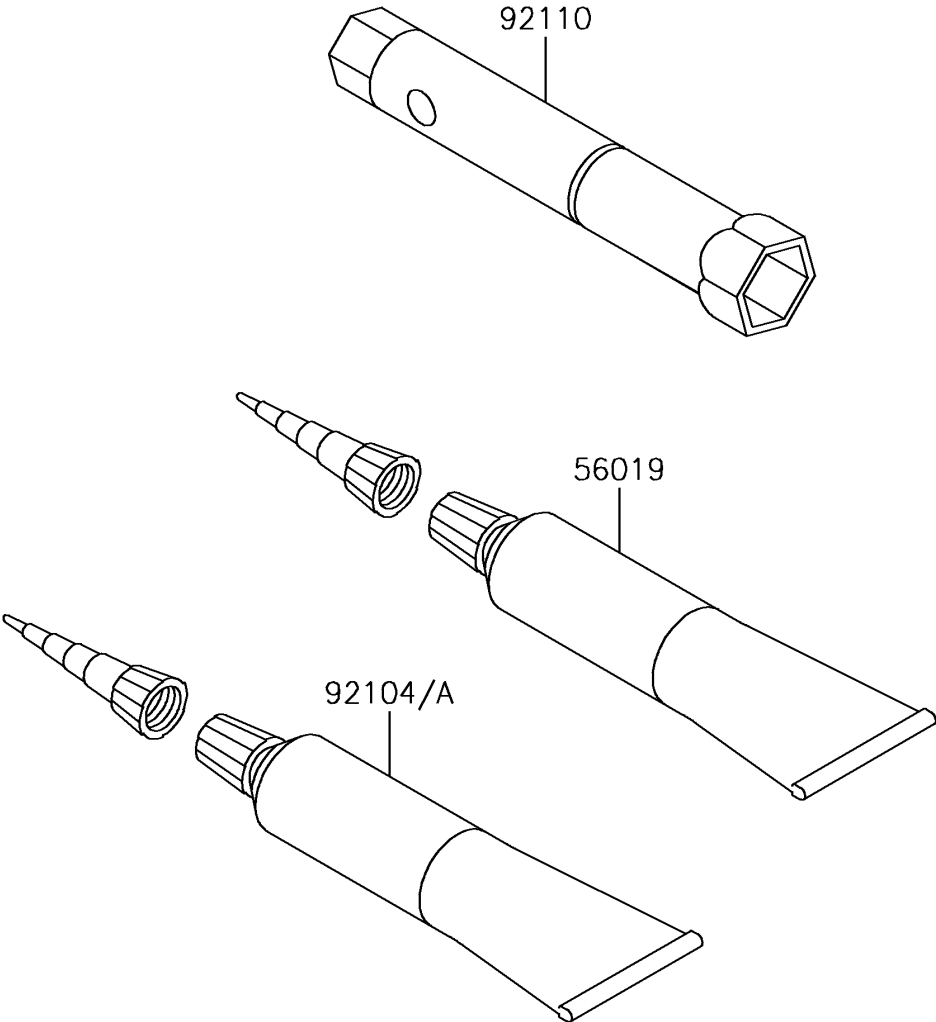

2017 KLX®110L PARTS DIAGRAM

Owner's Tools

F2810

2017 KLX®110L PARTS LIST

Owner's Tools

ITEM NAME	PART NUMBER	QUANTITY
GASKET-LIQUID,TB1211,WHITE (Ref # 56019)	56019-120	1
GASKET-LIQUID,TB1211F,CLEAR (Ref # 92104)	92104-0004	1
GASKET-LIQUID,TB1105,BLACK (Ref # 92104A)	92104-1003	1
TOOL-WRENCH,BOX,16MM (Ref # 92110)	92110-1206	1