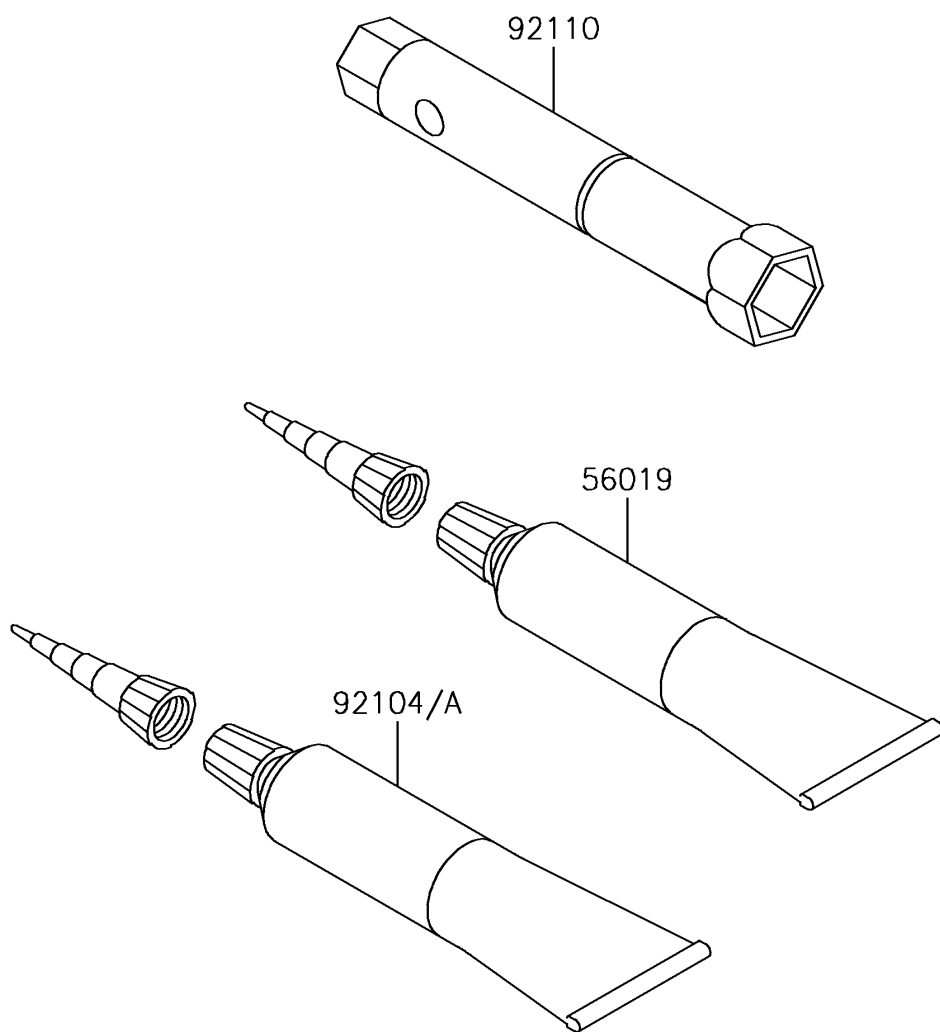

2015 KLX®110L PARTS DIAGRAM

Owner's Tools

F2810

2015 KLX®110L PARTS LIST

Owner's Tools

ITEM NAME	PART NUMBER	QUANTITY
GASKET-LIQUID,TB1211,WHITE (Ref # 56019)	56019-120	1
GASKET-LIQUID,TB1211F,CLEAR (Ref # 92104)	92104-0004	1
GASKET-LIQUID,TB1105,BLACK (Ref # 92104A)	92104-1003	1
TOOL-WRENCH,BOX,16MM (Ref # 92110)	92110-1206	1