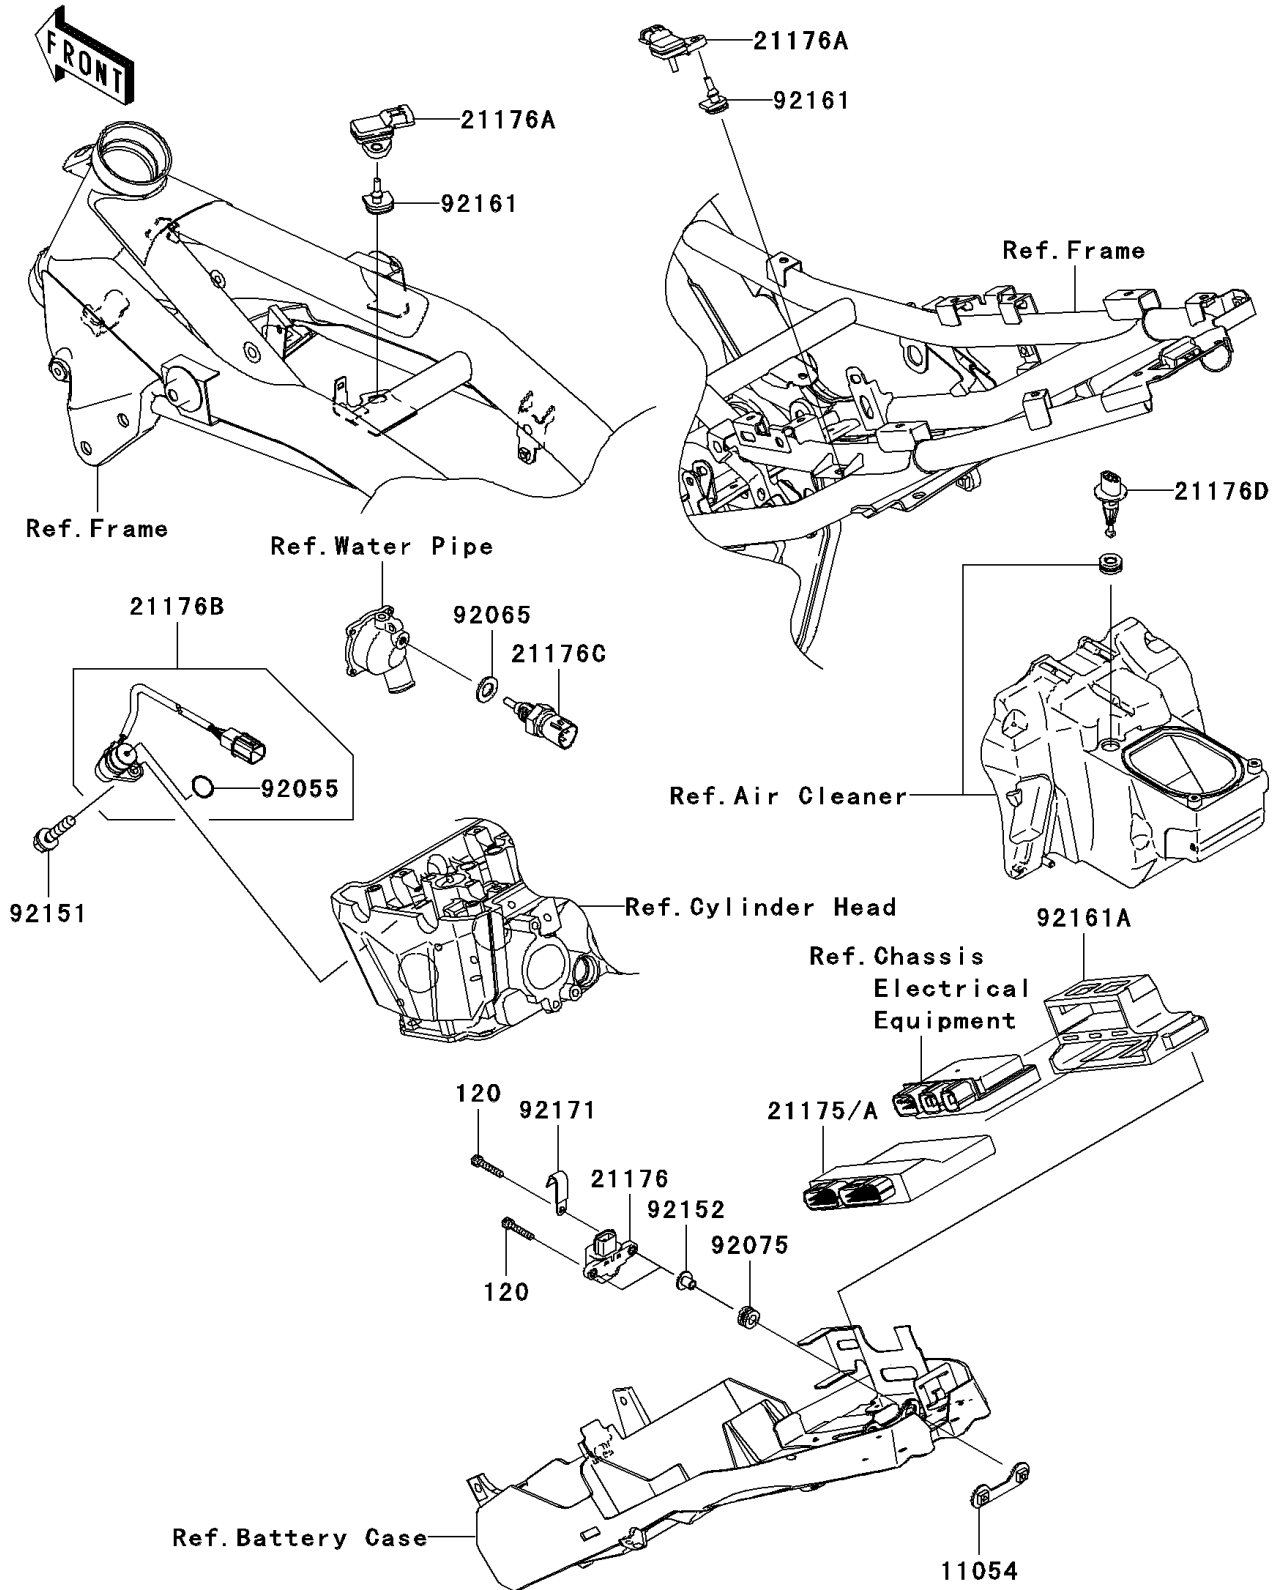

2008 Z1000 PARTS DIAGRAM

Fuel Injection

E1530

2008 Z1000 PARTS LIST

Fuel Injection

ITEM NAME	PART NUMBER	QUANTITY
BOLT-SOCKET,5X25 (Ref # 120)	120P0525	2
BRACKET (Ref # 11054)	11054-1892	1
CONTROL UNIT-ELECTRONIC (Ref # 21175A)	21175-0172	1
SENSOR,VEHICLE-DOWN (Ref # 21176)	21176-0026	1
SENSOR,PRESSURE (Ref # 21176A)	21176-0058	2
SENSOR,CAM (Ref # 21176B)	21176-0064	1
SENSOR,WATER TEMP (Ref # 21176C)	21176-1120	1
SENSOR,AIR TEMP (Ref # 21176D)	21176-2106	1
RING-O (Ref # 92055)	92055-1639	1
GASKET,12X22X2 (Ref # 92065)	92065-097	1
DAMPER (Ref # 92075)	92075-1912	2
BOLT,FLANGED,6X16 (Ref # 92151)	92151-1774	1
COLLAR (Ref # 92152)	92152-0134	2
DAMPER (Ref # 92161)	92161-0041	2
DAMPER (Ref # 92161A)	92161-0356	1
CLAMP (Ref # 92171)	92171-1539	1