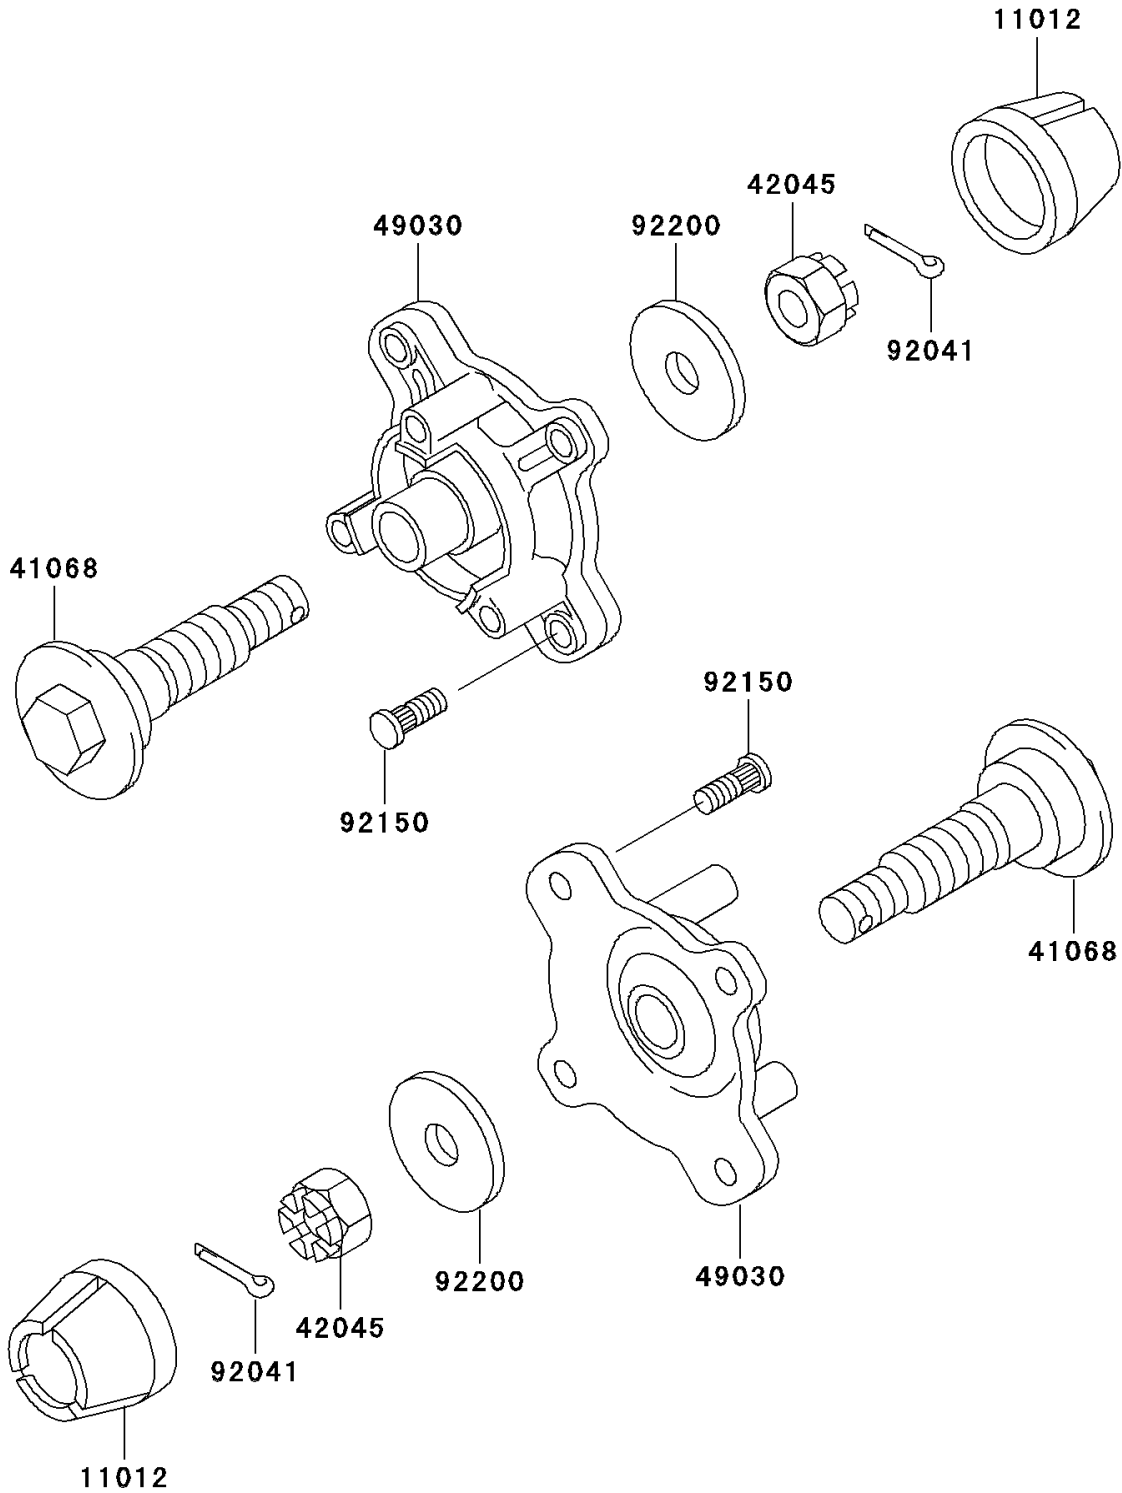

## 2001 Prairie 300 PARTS DIAGRAM

Front Hub

F2230

## 2001 Prairie 300 PARTS LIST

Front Hub

ITEM NAME	PART NUMBER	QUANTITY
CAP,WHEEL (Ref # 11012)	11012-1969	1
AXLE (Ref # 41068)	41068-1396	1
NUT,CASTLE,18MM (Ref # 42045)	42045-018	1
HUB,FR (Ref # 49030)	49030-1119	1
COTTER,4.0X35 (Ref # 92041)	92041-1053	1
BOLT (Ref # 92150)	92150-1289	1
WASHER,18.5X52X4.5 (Ref # 92200)	92200-1474	1