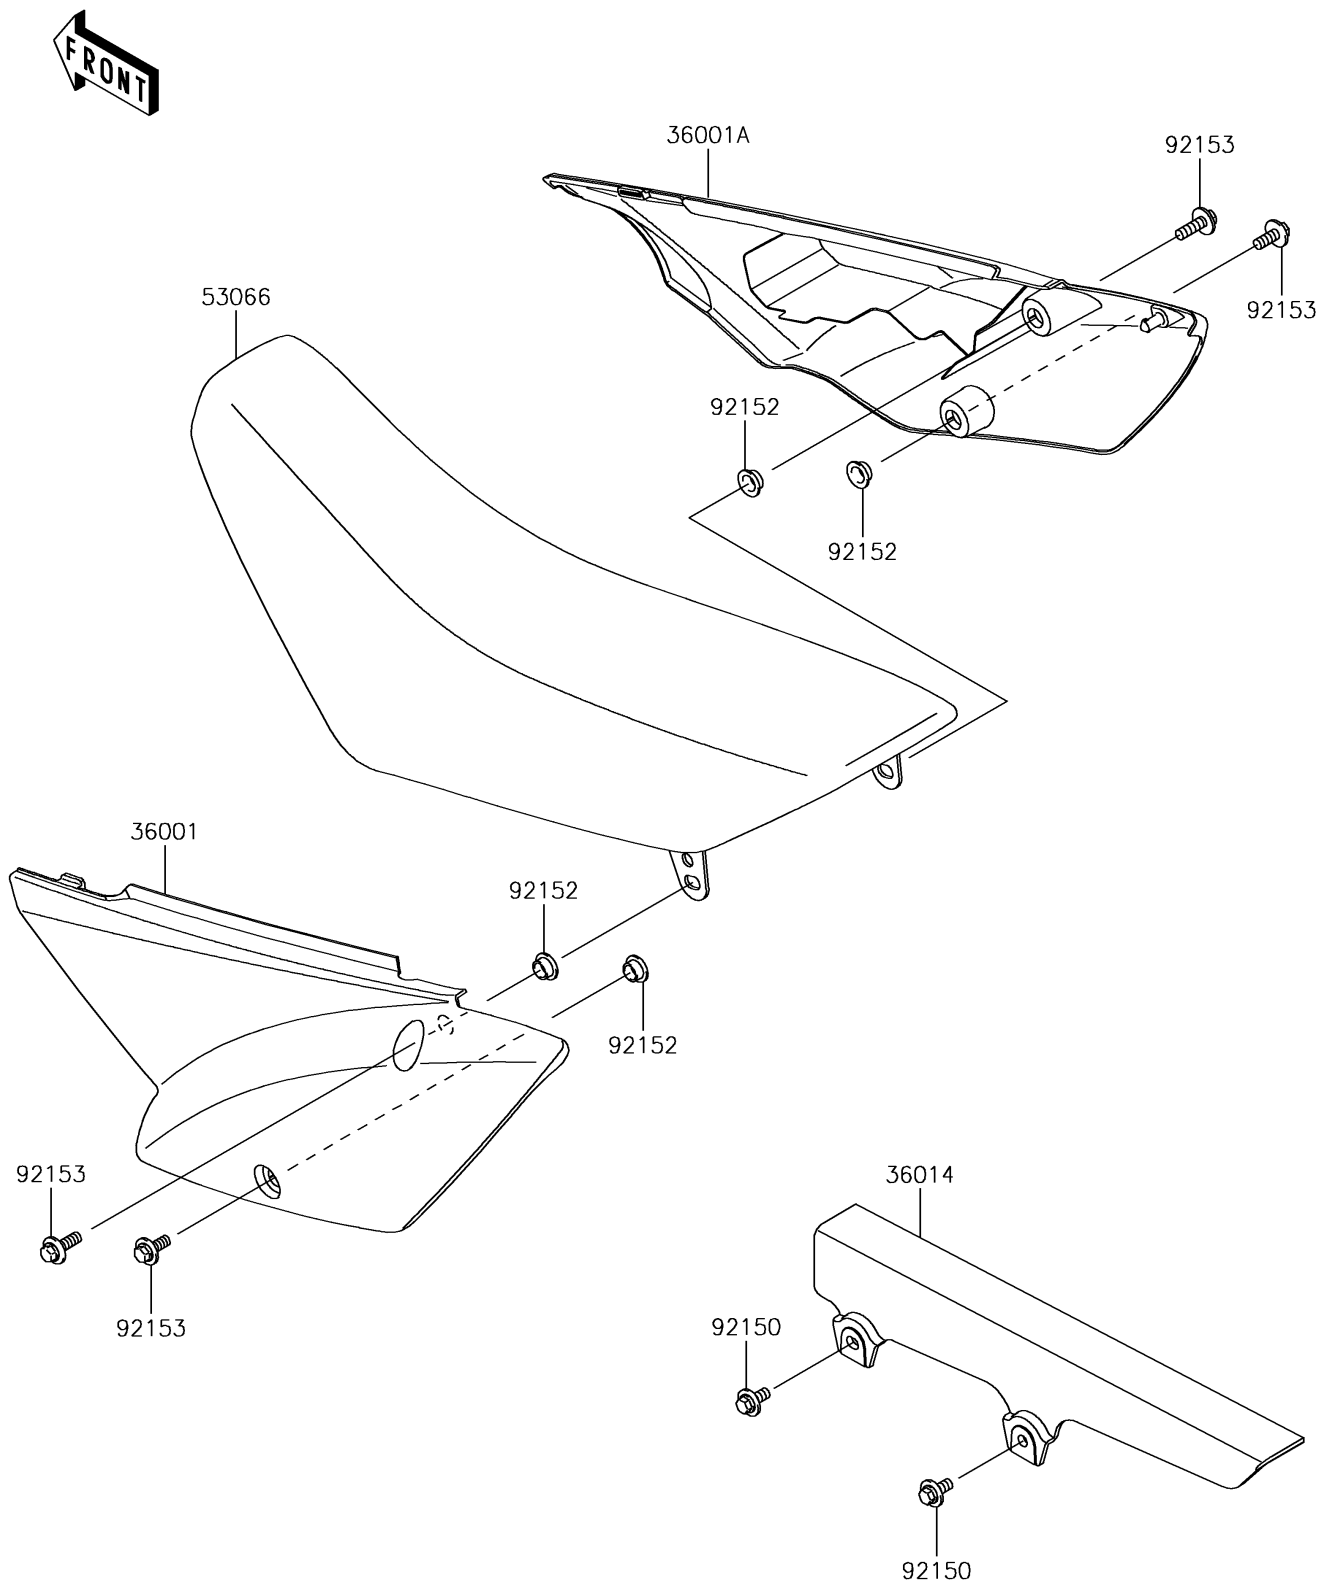

2017 KLX®110L PARTS DIAGRAM

Side Covers/Chain Cover

F2610

2017 KLX®110L PARTS LIST

Side Covers/Chain Cover

ITEM NAME	PART NUMBER	QUANTITY
COVER-SIDE,LH,B.WHITE (Ref # 36001)	36001-0204-266	1
COVER-SIDE,RH,B.WHITE (Ref # 36001A)	36001-0205-266	1
CASE-CHAIN (Ref # 36014)	36014-1258	1
SEAT-ASSY,GREEN/BLACK (Ref # 53066)	53066-0456-49F	1
BOLT,FLANGED,6X14 (Ref # 92150)	92150-1689	1
COLLAR (Ref # 92152)	92152-0789	1
BOLT,6X20 (Ref # 92153)	92153-0502	1