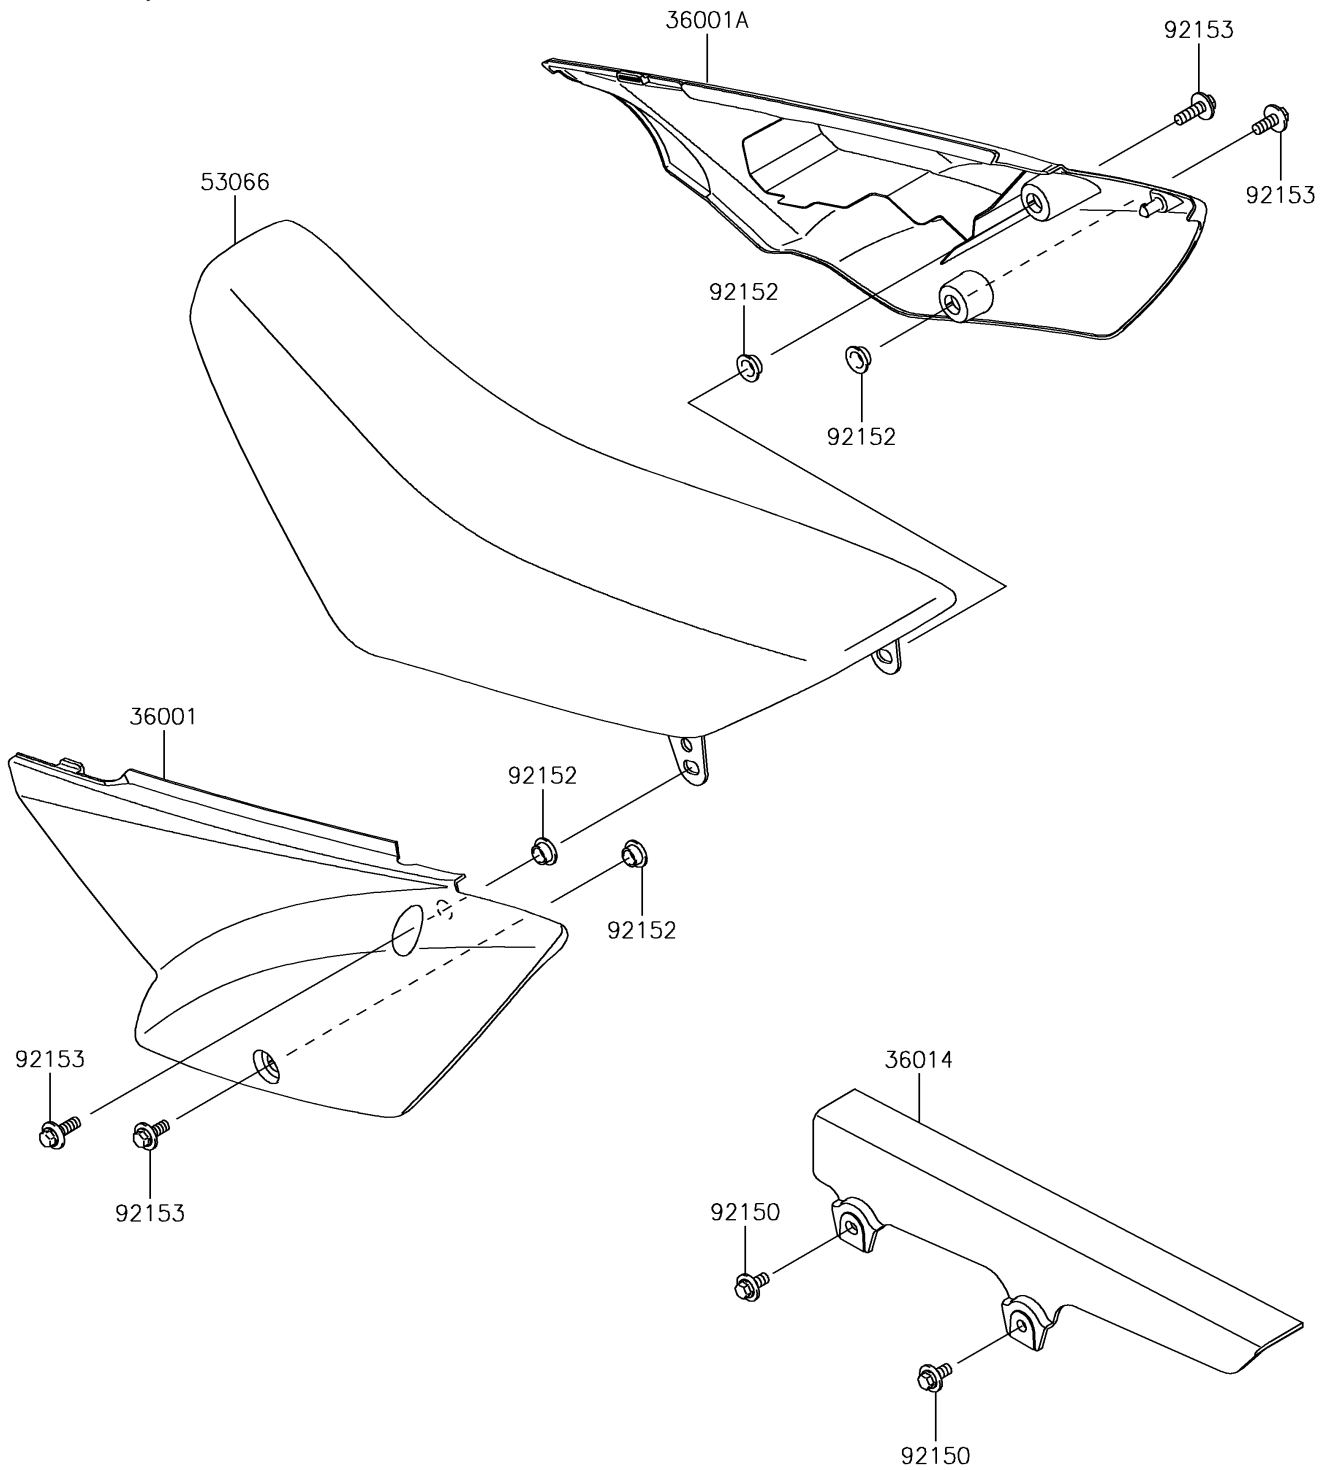

# 2017 KLX® 110L PARTS DIAGRAM

Side Covers/Chain Cover

F2610

## 2017 KLX®110L PARTS LIST

### Side Covers/Chain Cover

ITEM NAME	PART NUMBER	QUANTITY
COVER-SIDE,LH,B.WHITE (Ref # 36001)	36001-0204-266	1
COVER-SIDE,RH,B.WHITE (Ref # 36001A)	36001-0205-266	1
CASE-CHAIN (Ref # 36014)	36014-1258	1
SEAT-ASSY,GREEN/BLACK (Ref # 53066)	53066-0456-49F	1
BOLT,FLANGED,6X14 (Ref # 92150)	92150-1689	2
COLLAR (Ref # 92152)	92152-0789	4
BOLT,6X20 (Ref # 92153)	92153-0502	4